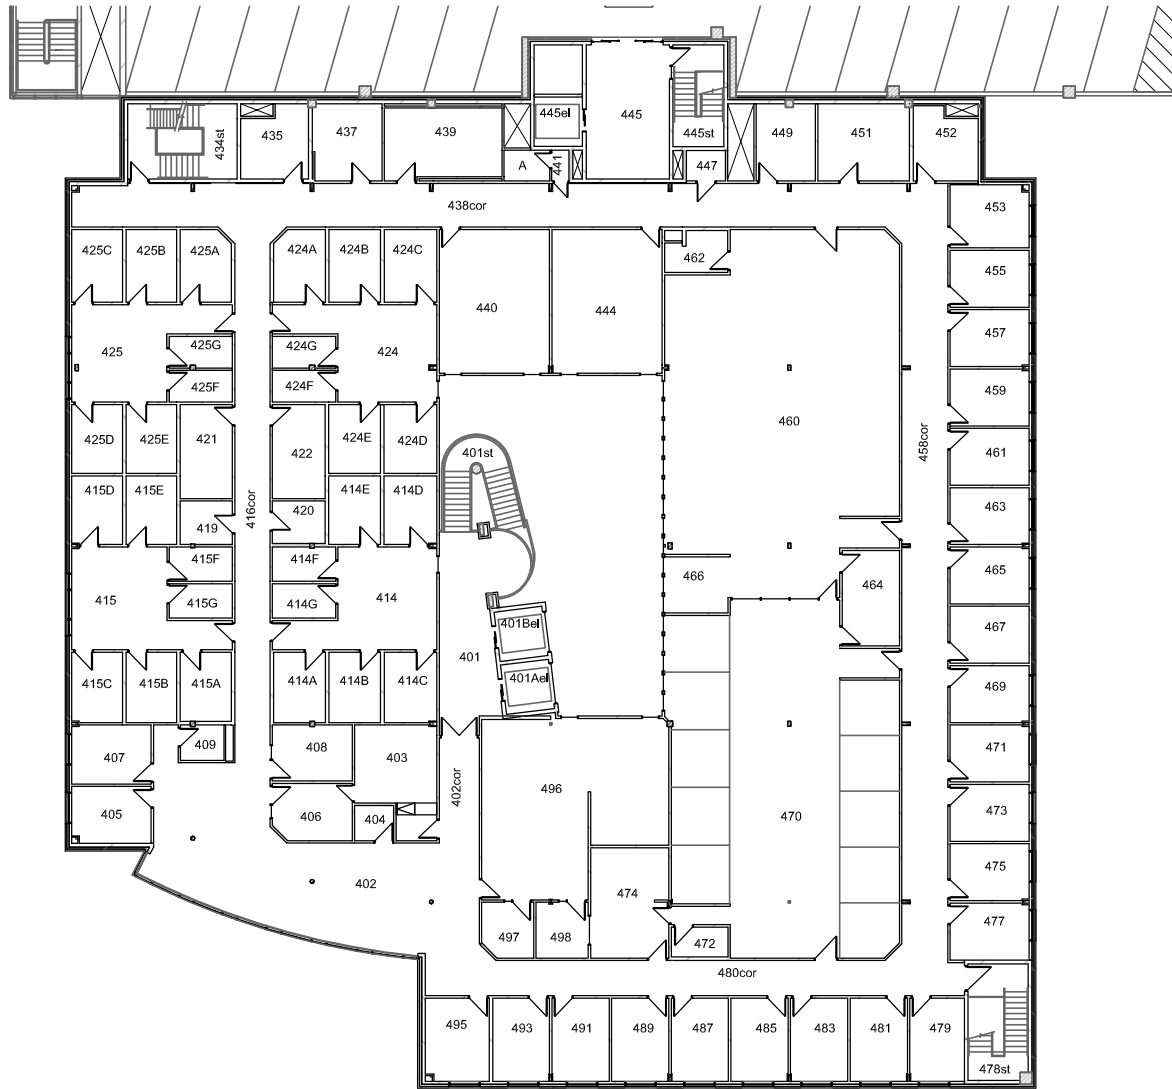

NOVEMBER 22, 2017

Physical Plant Department
89 Freedman Crescent Winnipeg, MB

UNIVERSITY
OF MANITOBA

HELEN GLASS - 89 CURRY PL
283 - 300 LEVEL

NOVEMBER 23, 2017

Physical Plant Department
89 Freedman Crescent Winnipeg, MB