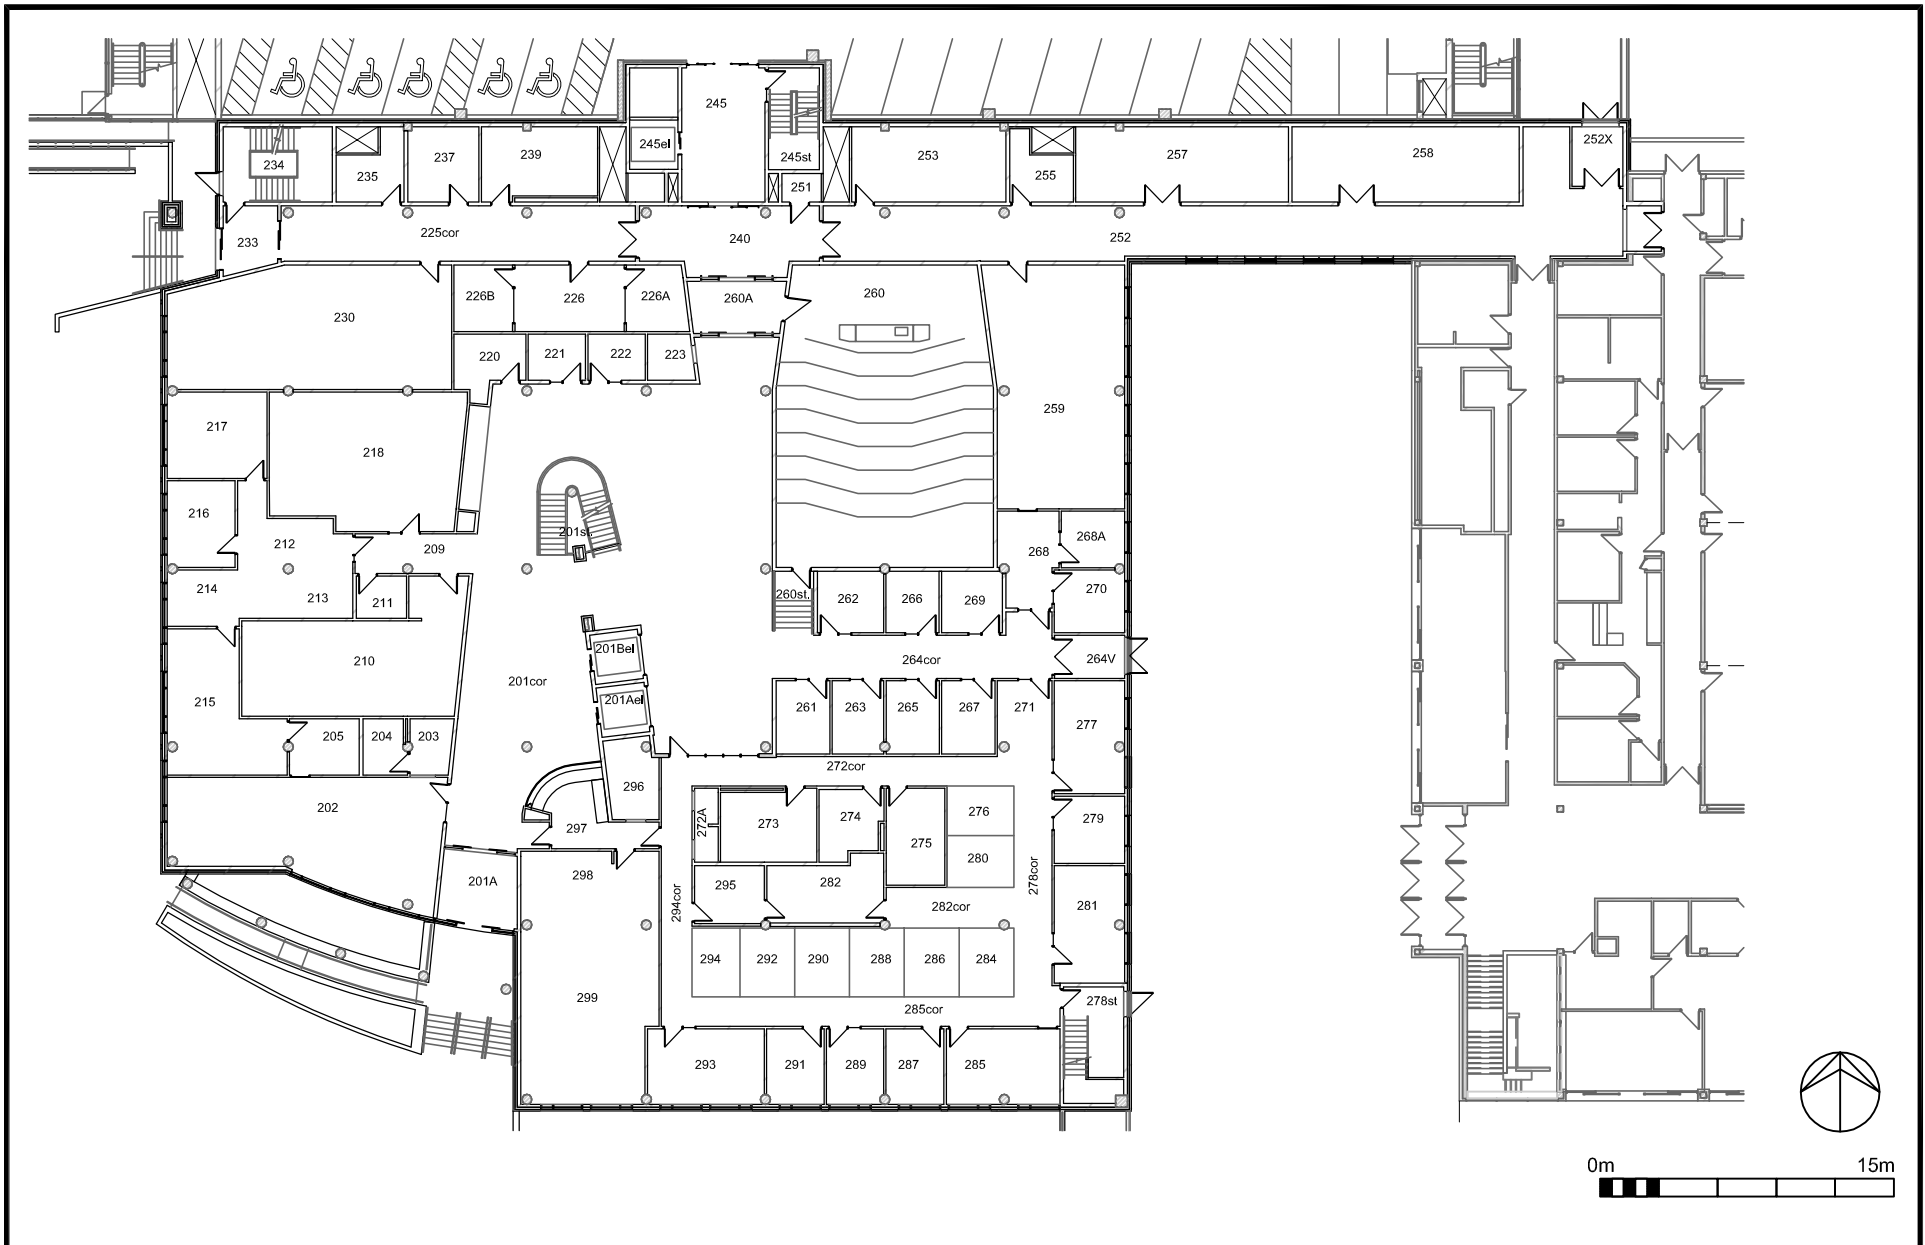

UNIVERSITY
OF MANITOBA

HELEN GLASS - 89 CURRY PL
283 - 100 LEVEL

NOVEMBER 22, 2017

Physical Plant Department
89 Freedman Crescent Winnipeg, MB

UNIVERSITY
OF MANITOBA

HELEN GLASS - 89 CURRY PL
283 - 200 LEVEL