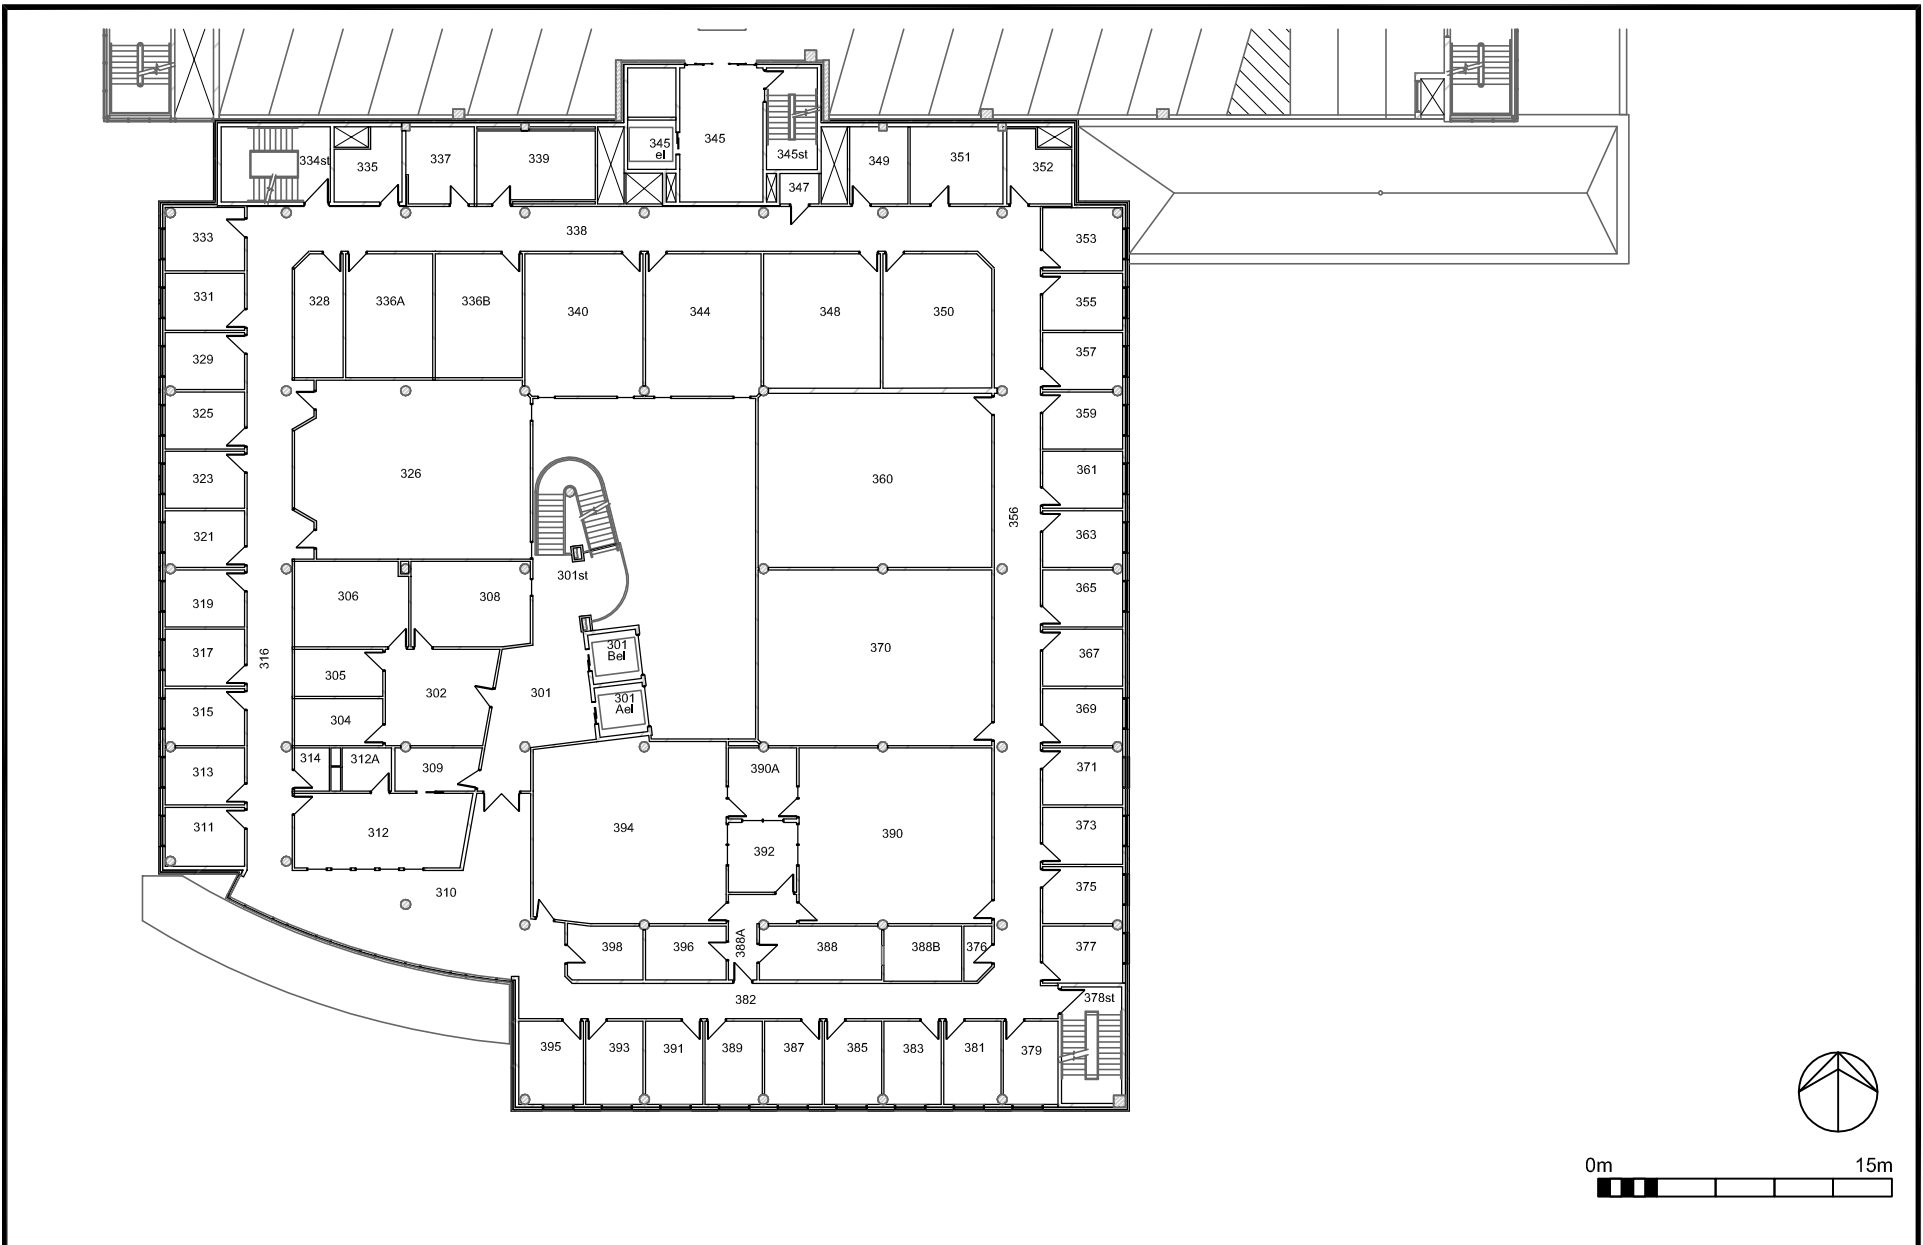

UNIVERSITY
OF MANITOBA

HELEN GLASS - 89 CURRY PL
283 - 300 LEVEL

NOVEMBER 23, 2017

Physical Plant Department
89 Freedman Crescent Winnipeg, MB