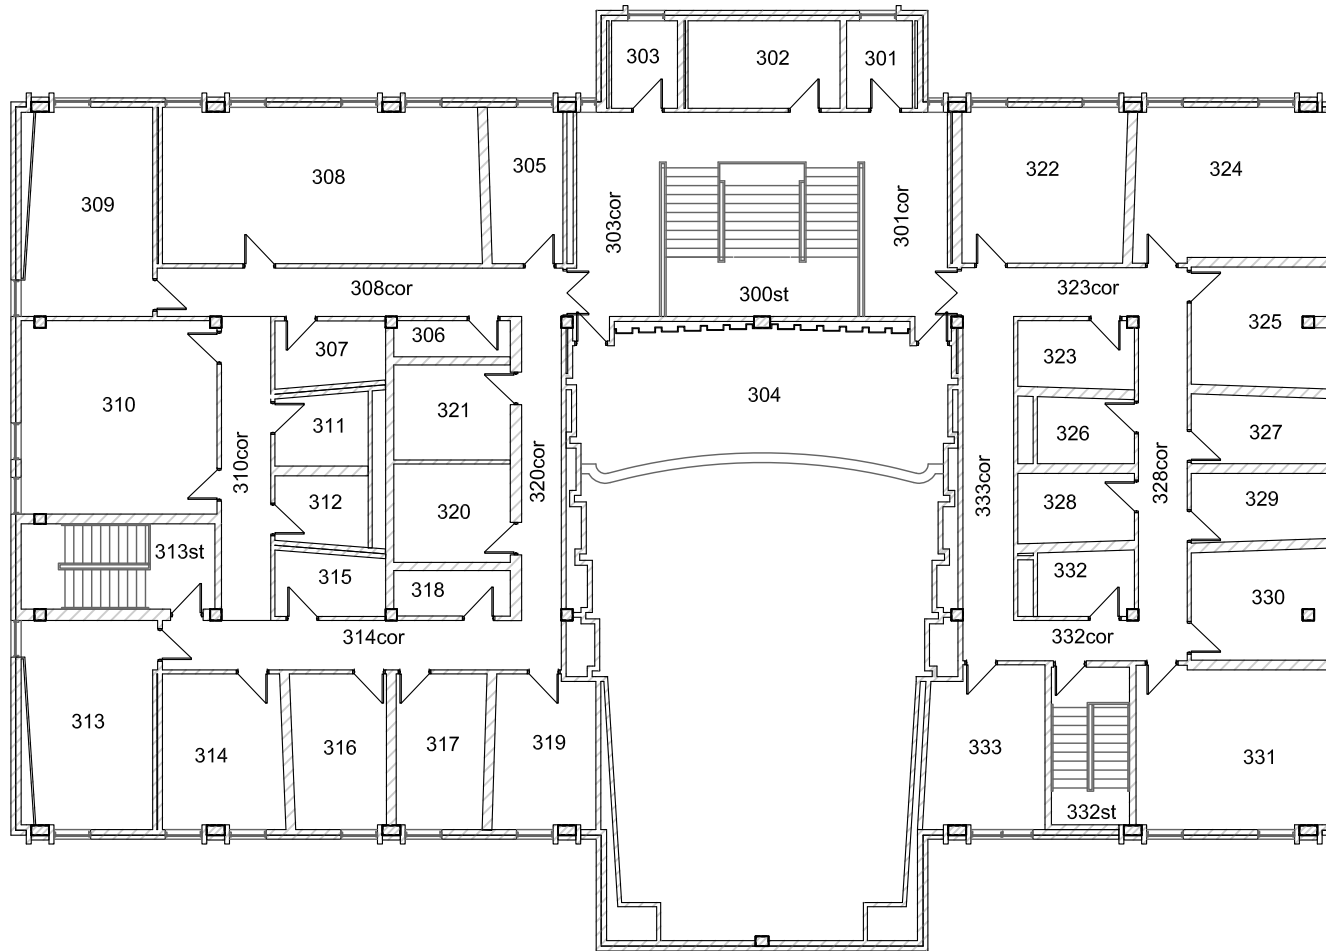

UNIVERSITY
OF MANITOBA

65 DAFOE ROAD

271 - LEVEL 300

OCT 29, 2018

Physical Plant Department
89 Freedman Crescent Winnipeg, MB