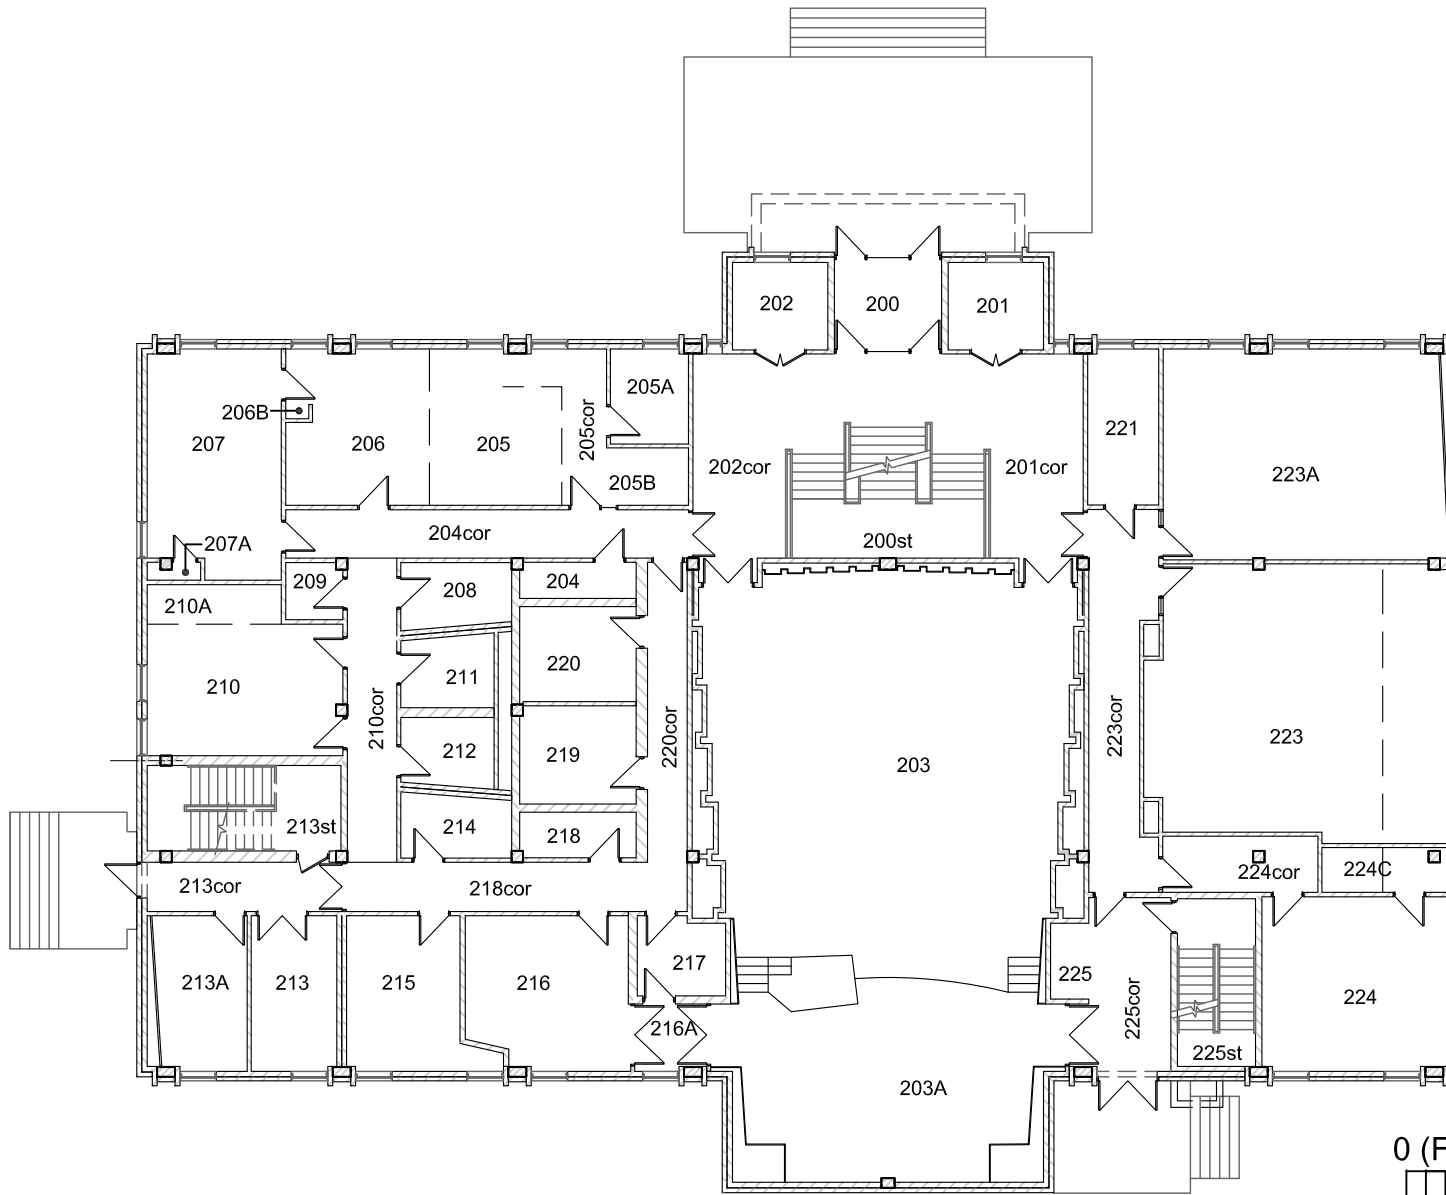

UNIVERSITY
OF MANITOBA

65 DAFOE ROAD

271 - LEVEL 100

OCT 29, 2018

Physical Plant Department
89 Freedman Crescent Winnipeg, MB

UNIVERSITY
OF MANITOBA

65 DAFOE ROAD

271 - LEVEL 200