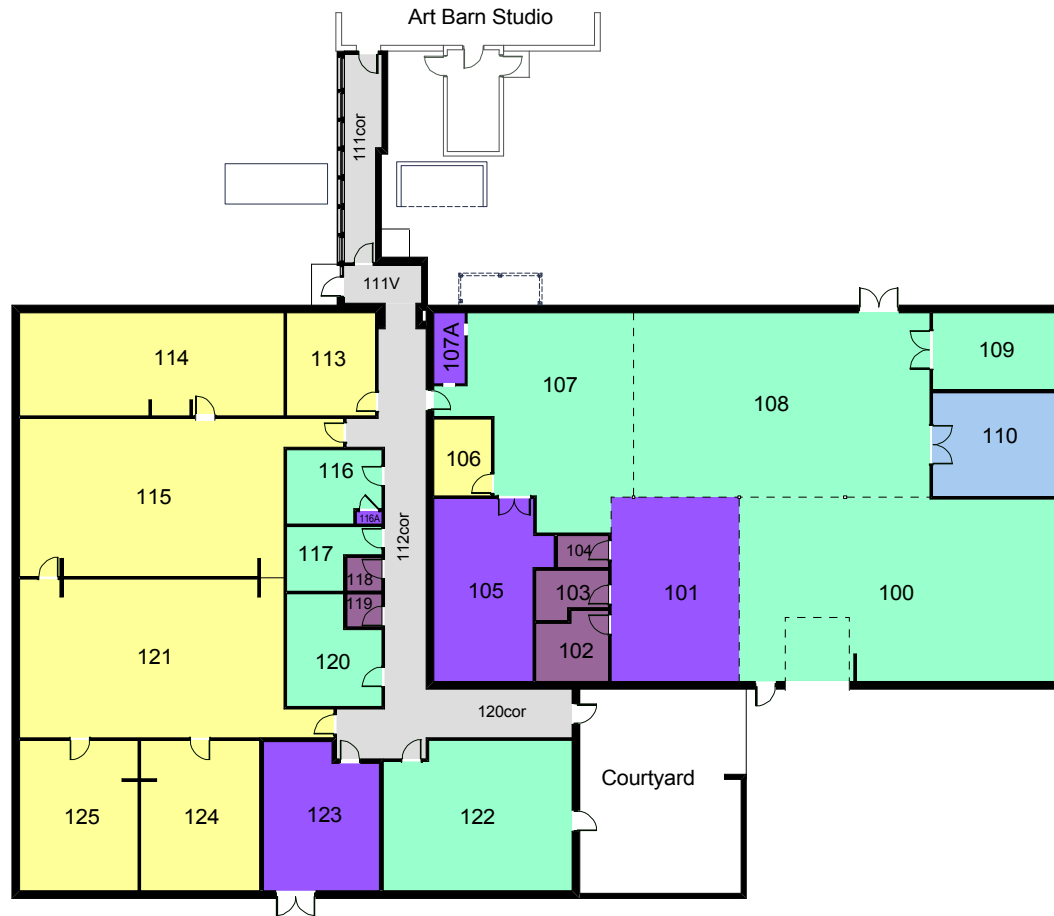

**SCULPTURE/CERAMICS - 263**  
**100 LEVEL**

AUGUST 22, 2014

**SCULPTURE/CERAMICS - 263**  
**100 LEVEL**

47 SERVICE ROAD 1 S

AUGUST 22, 2014