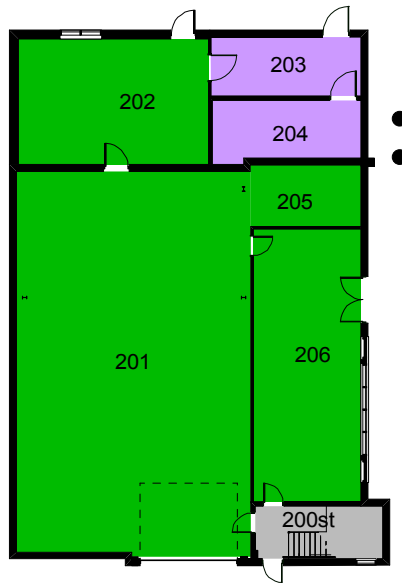

STANLEY PAULEY CENTRE - 237

200 LEVEL

105 DAFOE ROAD

JULY 4, 2013

STANLEY PAULEY CENTRE - 237

200 LEVEL

105 DAFOE ROAD

JULY 4, 2013