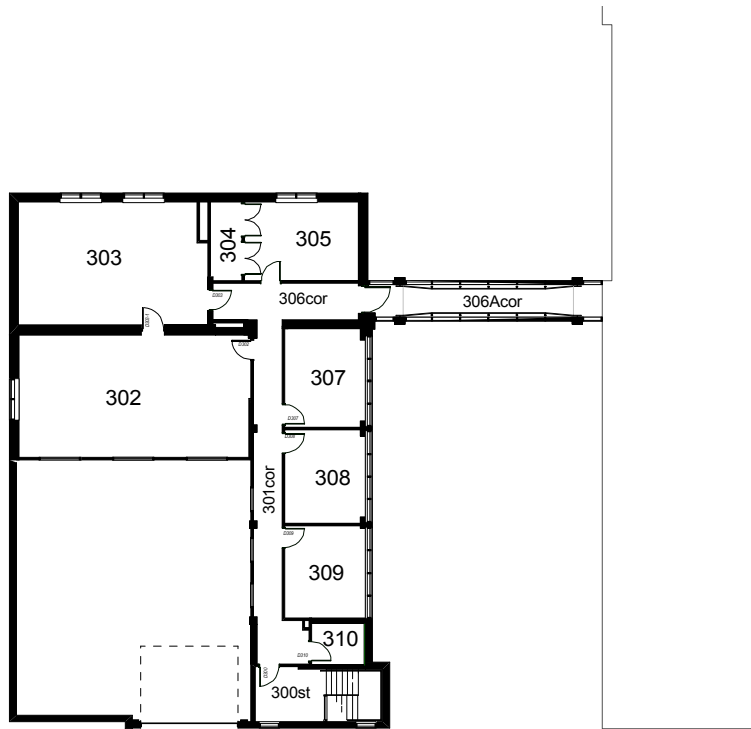

STANLEY PAULEY CENTRE - 237

200 LEVEL

105 DAFOE ROAD

JULY 4, 2013

STANLEY PAULEY CENTRE - 237

200 LEVEL

105 DAFOE ROAD

JULY 4, 2013

STANLEY PAULEY CENTRE - 237

300 LEVEL

105 DAFOE ROAD

JULY 4, 2013

STANLEY PAULEY CENTRE - 237

300 LEVEL

105 DAFOE ROAD

JULY 4, 2013