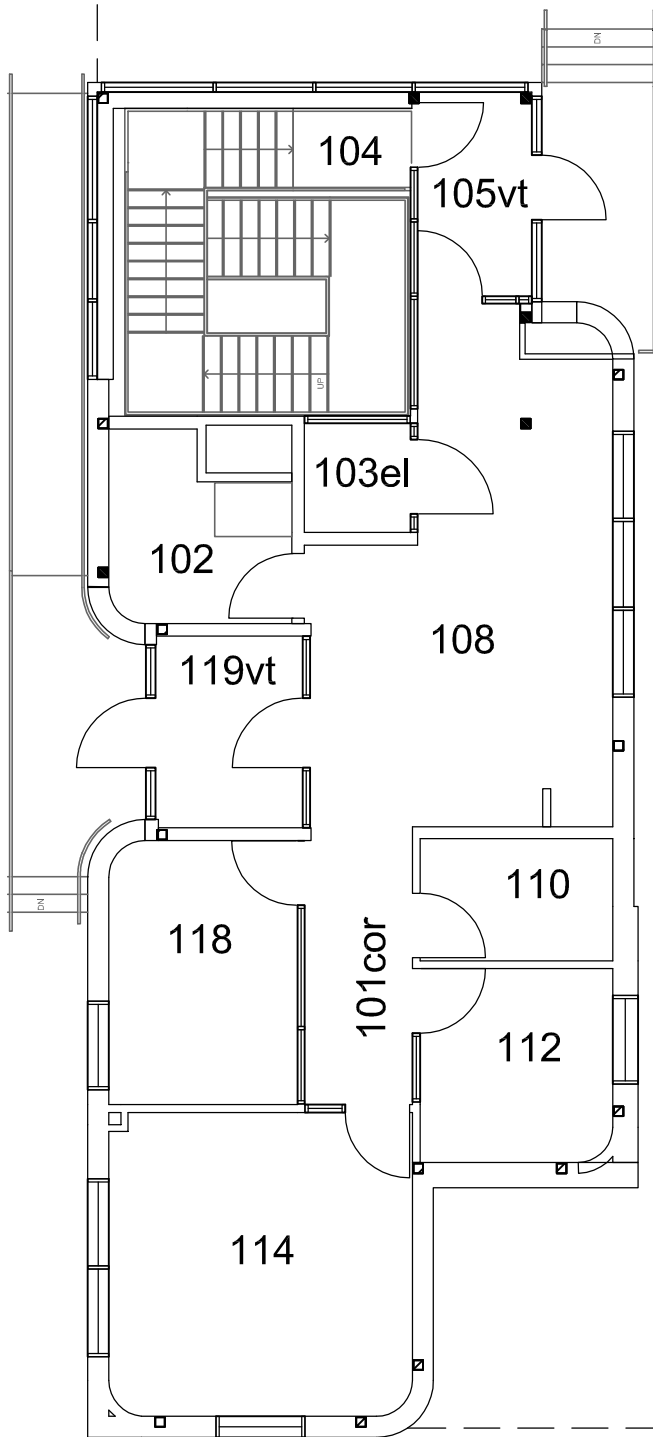

ALLEN
BUILDING #151

UNIVERSITY
OF MANITOBA

MIM - 20 SIFTON RD
000 LEVEL JAN 15, 2018

Physical Plant Department
89 Freedman Crescent Winnipeg, MB

UNIVERSITY
OF MANITOBA

MIM - 20 SIFTON RD
100 LEVEL JAN 15, 2018