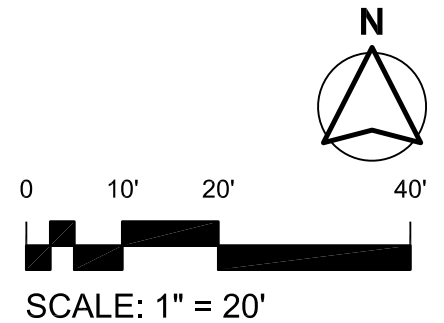

SCALE: 1" = 20'

2018/10/29

UNIVERSITY  
OF MANITOBA

**55 CHANCELLORS CIRCLE - 159**  
55 CHANCELLORS CIRCLE  
**LEVEL 100**

Physical Plant Department  
89 Freedman Crescent Winnipeg, MB

2018/10/30

UNIVERSITY  
OF MANITOBA