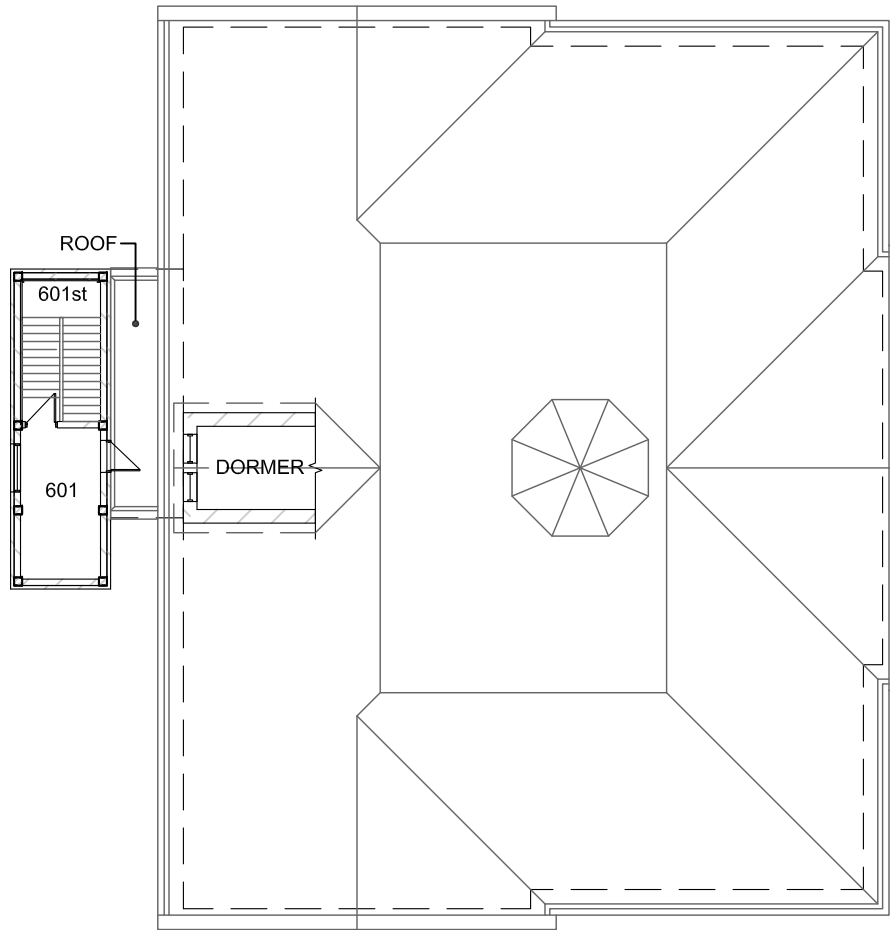

SCALE: 1" = 20'

2018/10/30

UNIVERSITY  
OF MANITOBA

**55 CHANCELLORS CIRCLE - 159**  
55 CHANCELLORS CIRCLE  
**LEVEL 500**

Physical Plant Department  
89 Freedman Crescent Winnipeg, MB

2018/10/30

UNIVERSITY  
OF MANITOBA