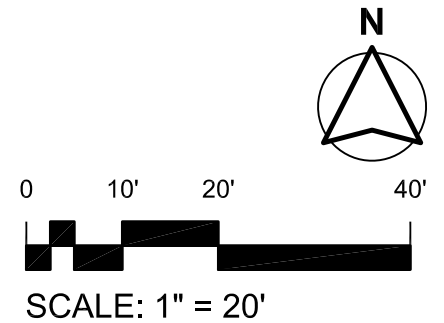

SCALE: 1" = 20'

2018/10/30

UNIVERSITY  
OF MANITOBA

**55 CHANCELLORS CIRCLE - 159**  
55 CHANCELLORS CIRCLE  
**LEVEL 500**

Physical Plant Department  
89 Freedman Crescent Winnipeg, MB

2018/10/30

UNIVERSITY  
OF MANITOBA