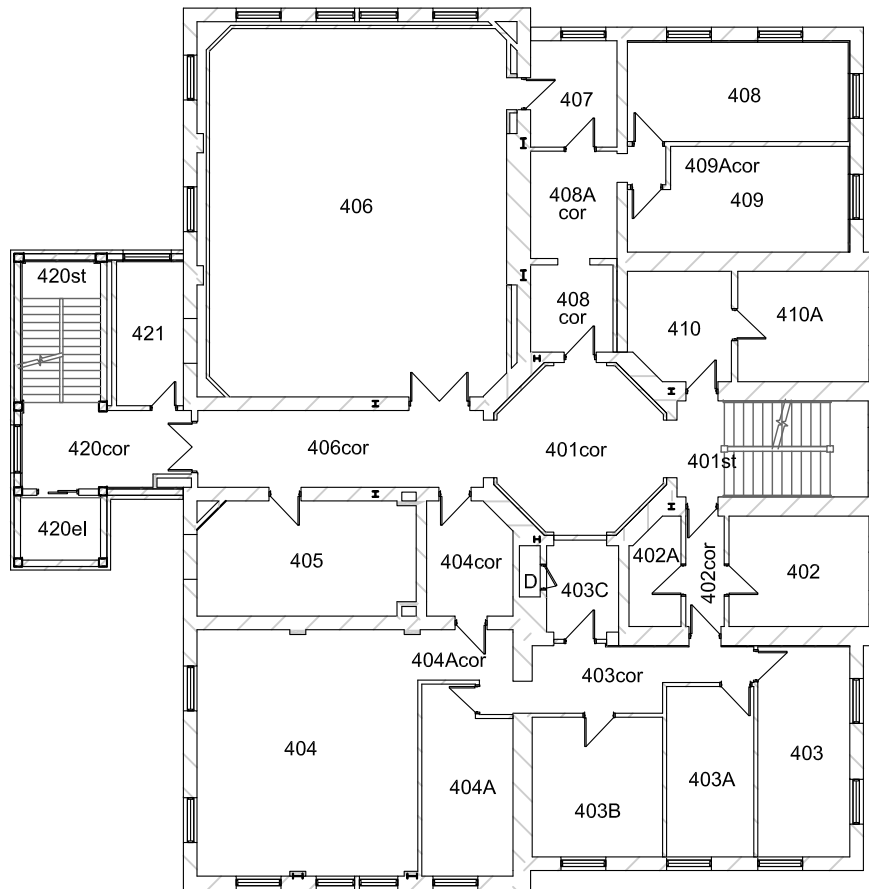

2018/10/30

UNIVERSITY
OF MANITOBA

55 CHANCELLORS CIRCLE - 159
55 CHANCELLORS CIRCLE
LEVEL 400

Physical Plant Department
89 Freedman Crescent Winnipeg, MB