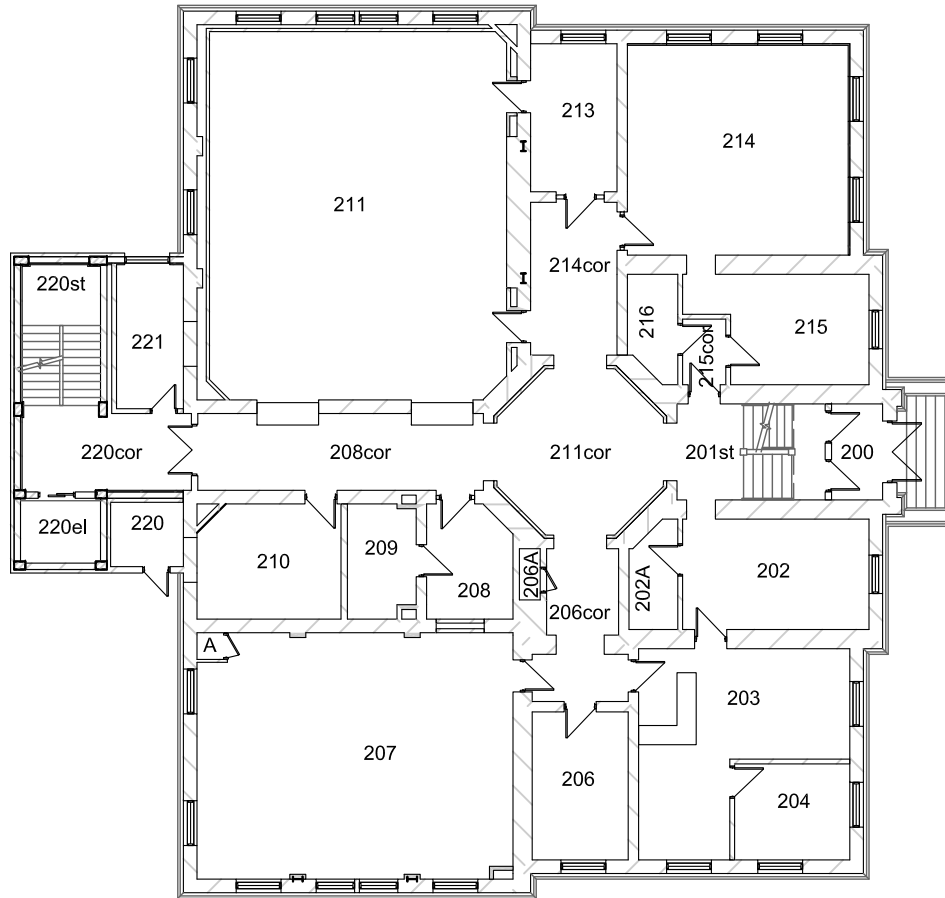

SCALE: 1" = 20'

2018/10/29

UNIVERSITY  
OF MANITOBA

**55 CHANCELLORS CIRCLE - 159**  
55 CHANCELLORS CIRCLE  
**LEVEL 100**

Physical Plant Department  
89 Freedman Crescent Winnipeg, MB

2018/10/30

UNIVERSITY  
OF MANITOBA