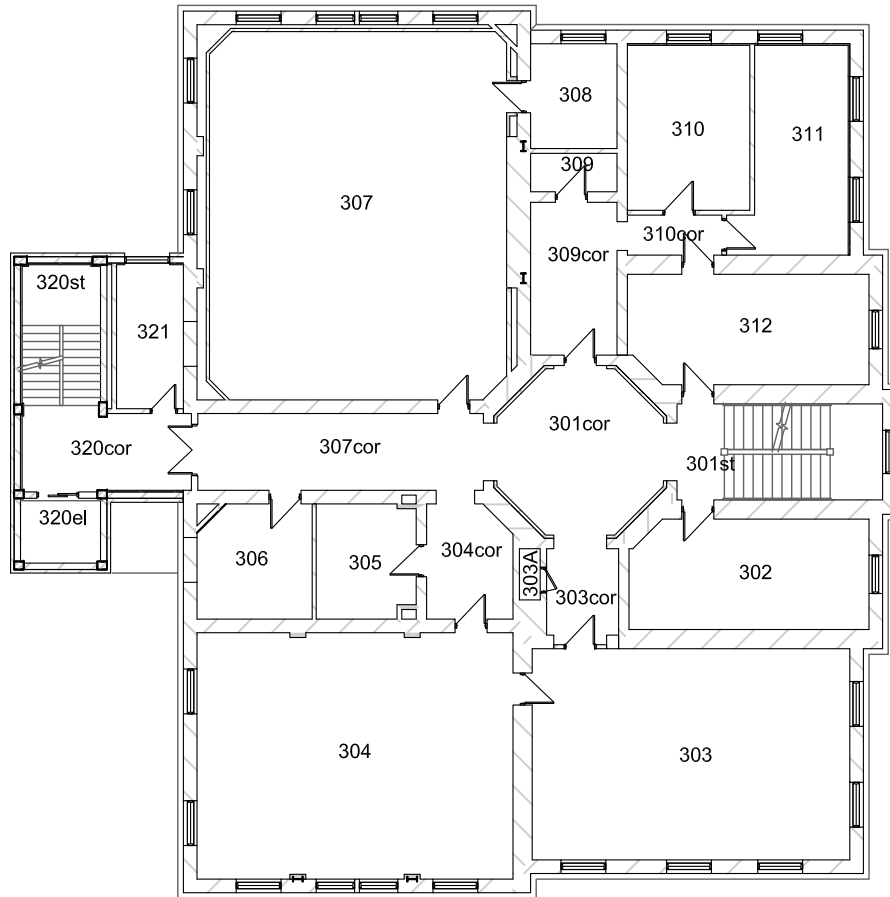

2018/10/30

UNIVERSITY
OF MANITOBA

55 CHANCELLORS CIRCLE - 159
55 CHANCELLORS CIRCLE
LEVEL 300

Physical Plant Department
89 Freedman Crescent Winnipeg, MB