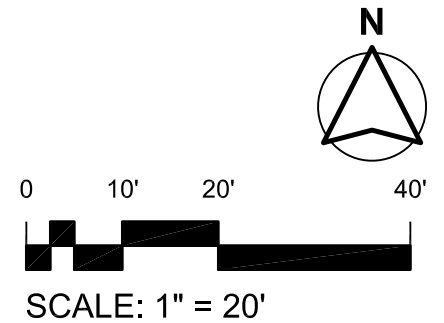

2018/10/30

UNIVERSITY
OF MANITOBA

55 CHANCELLORS CIRCLE - 159
55 CHANCELLORS CIRCLE
LEVEL 400

Physical Plant Department
89 Freedman Crescent Winnipeg, MB