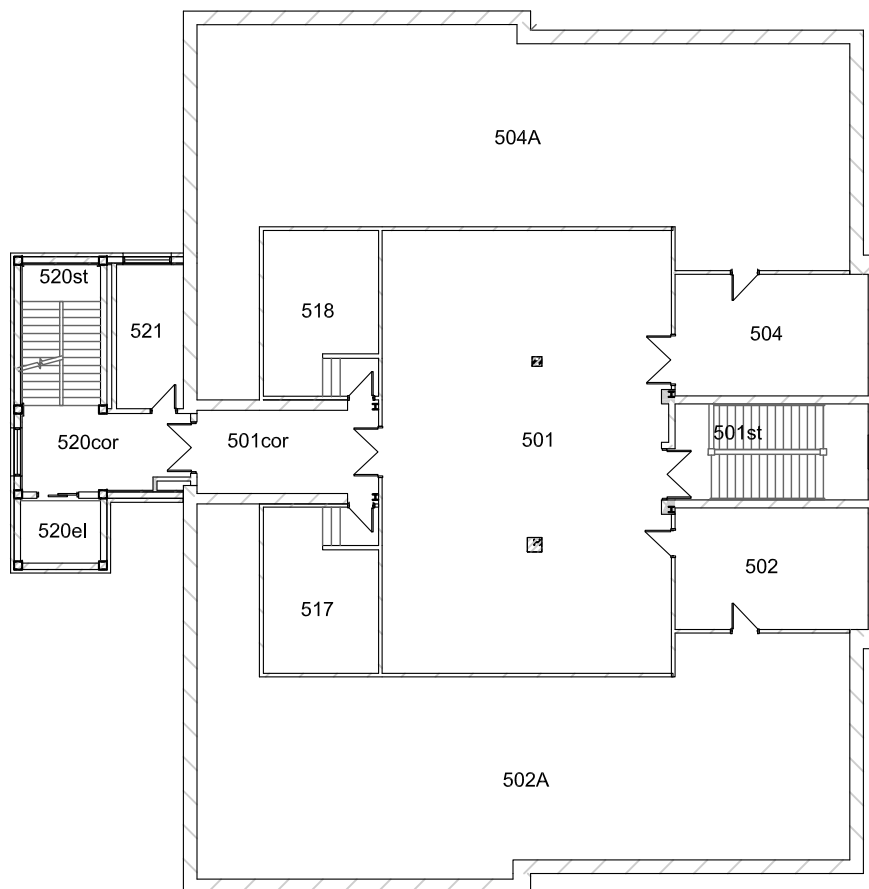

Physical Plant Department  
89 Freedman Crescent Winnipeg, MB

2018/10/30

UNIVERSITY  
OF MANITOBA

**55 CHANCELLORS CIRCLE - 159**  
55 CHANCELLORS CIRCLE  
**LEVEL 400**

Physical Plant Department  
89 Freedman Crescent Winnipeg, MB

SCALE: 1" = 20'

2018/10/30

UNIVERSITY  
OF MANITOBA

**55 CHANCELLORS CIRCLE - 159**  
55 CHANCELLORS CIRCLE  
**LEVEL 500**

Physical Plant Department  
89 Freedman Crescent Winnipeg, MB

2018/10/30

UNIVERSITY  
OF MANITOBA