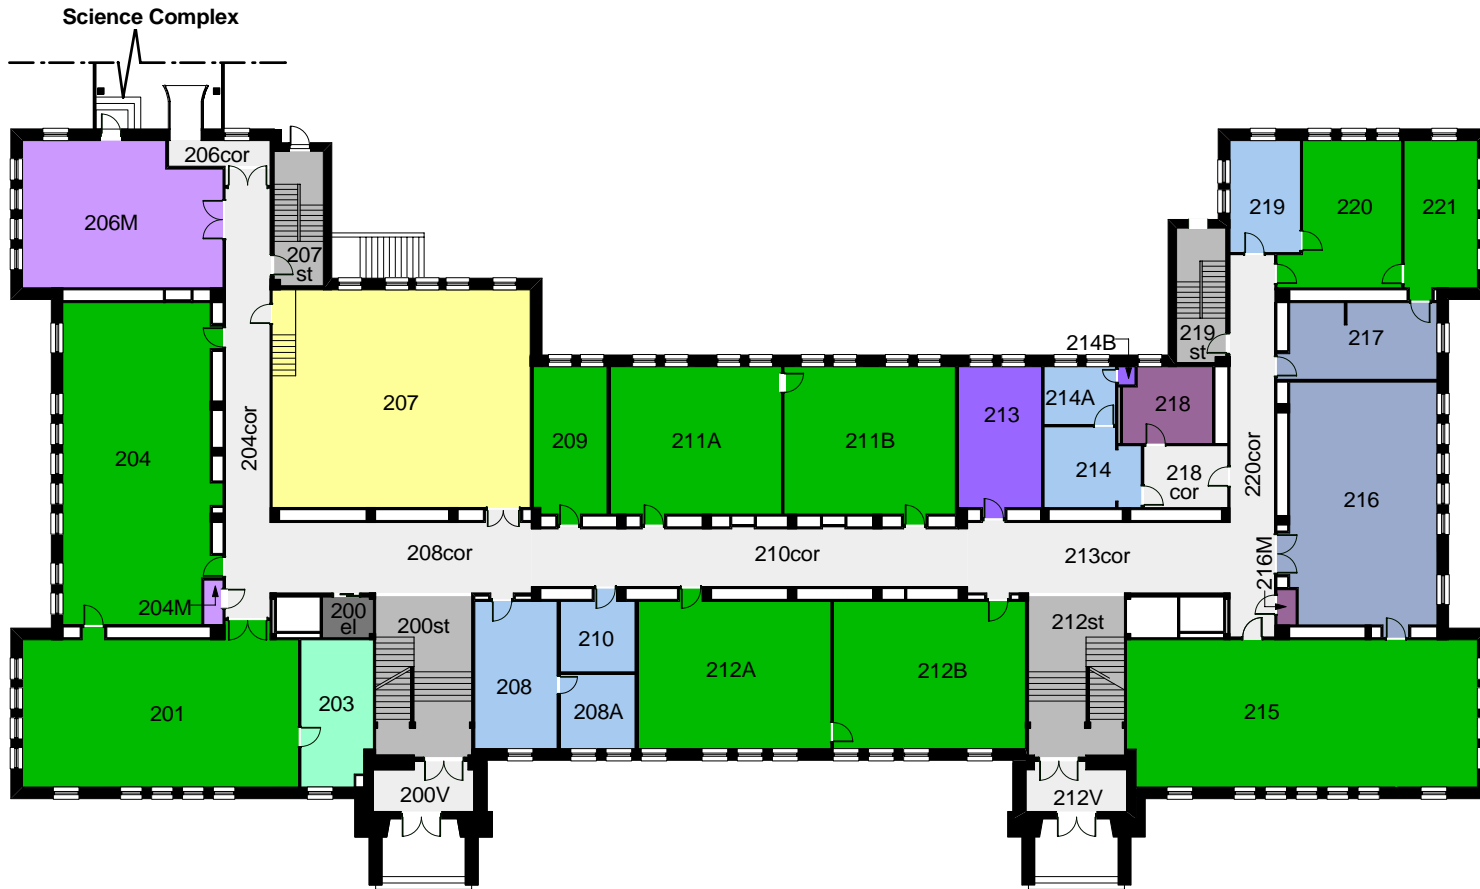

BULLER BIOLOGICAL BUILDING - 157
100 LEVEL

45 CHANCELLORS CIRCLE
 0 (FT) 50

MARCH 1, 2011

BULLER BIOLOGICAL BUILDING - 157
100 LEVEL

45 CHANCELLORS CIRCLE
 0 (FT) 50

MARCH 1, 2011

BULLER BIOLOGICAL BUILDING - 157
200 LEVEL

45 CHANCELLORS CIRCLE
 0 (FT) 50

APRIL 16, 2009

BULLER BIOLOGICAL BUILDING - 157
200 LEVEL

45 CHANCELLORS CIRCLE
 0 (FT) 50

DECEMBER 18, 2008

BULLER BIOLOGICAL BUILDING - 157
300 LEVEL

45 CHANCELLORS CIRCLE
 0 (FT) 50

JANUARY 13, 2009

BULLER BIOLOGICAL BUILDING - 157
300 LEVEL

45 CHANCELLORS CIRCLE
 0 (FT) 50

JANUARY 13, 2009

BULLER BIOLOGICAL BUILDING - 157
400 LEVEL

45 CHANCELLORS CIRCLE
 0 (FT) 50

MARCH 1, 2011

BULLER BIOLOGICAL BUILDING - 157
400 LEVEL