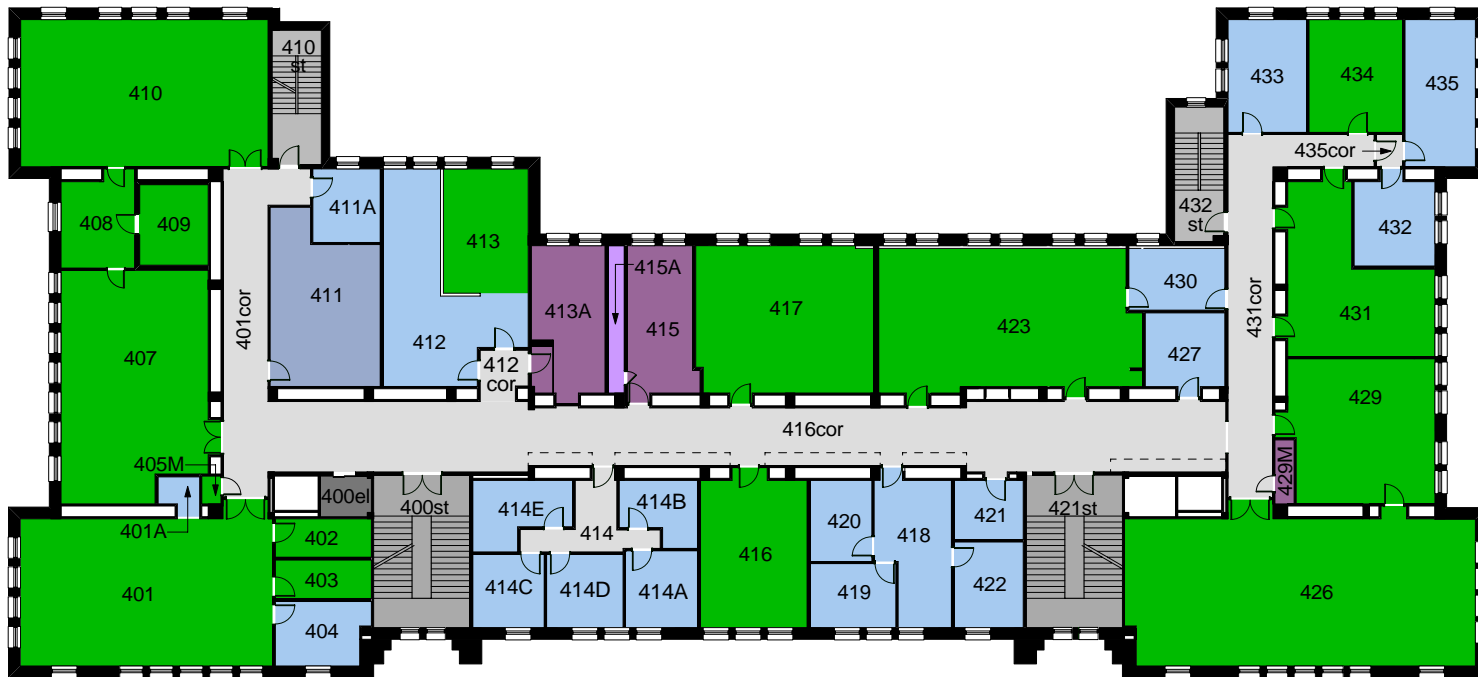

JANUARY 13, 2009

BULLER BIOLOGICAL BUILDING - 157
300 LEVEL

45 CHANCELLORS CIRCLE
 0 (FT) 50

JANUARY 13, 2009

BULLER BIOLOGICAL BUILDING - 157
400 LEVEL

45 CHANCELLORS CIRCLE
 0 (FT) 50

MARCH 1, 2011

BULLER BIOLOGICAL BUILDING - 157
400 LEVEL

45 CHANCELLORS CIRCLE
 0 (FT) 50

MARCH 1, 2011

BULLER BIOLOGICAL BUILDING - 157
500 LEVEL

45 CHANCELLORS CIRCLE
 0 (FT) 50

OCTOBER 30, 2015

BULLER BIOLOGICAL BUILDING - 157
500 LEVEL

45 CHANCELLORS CIRCLE
 0 (FT) 50