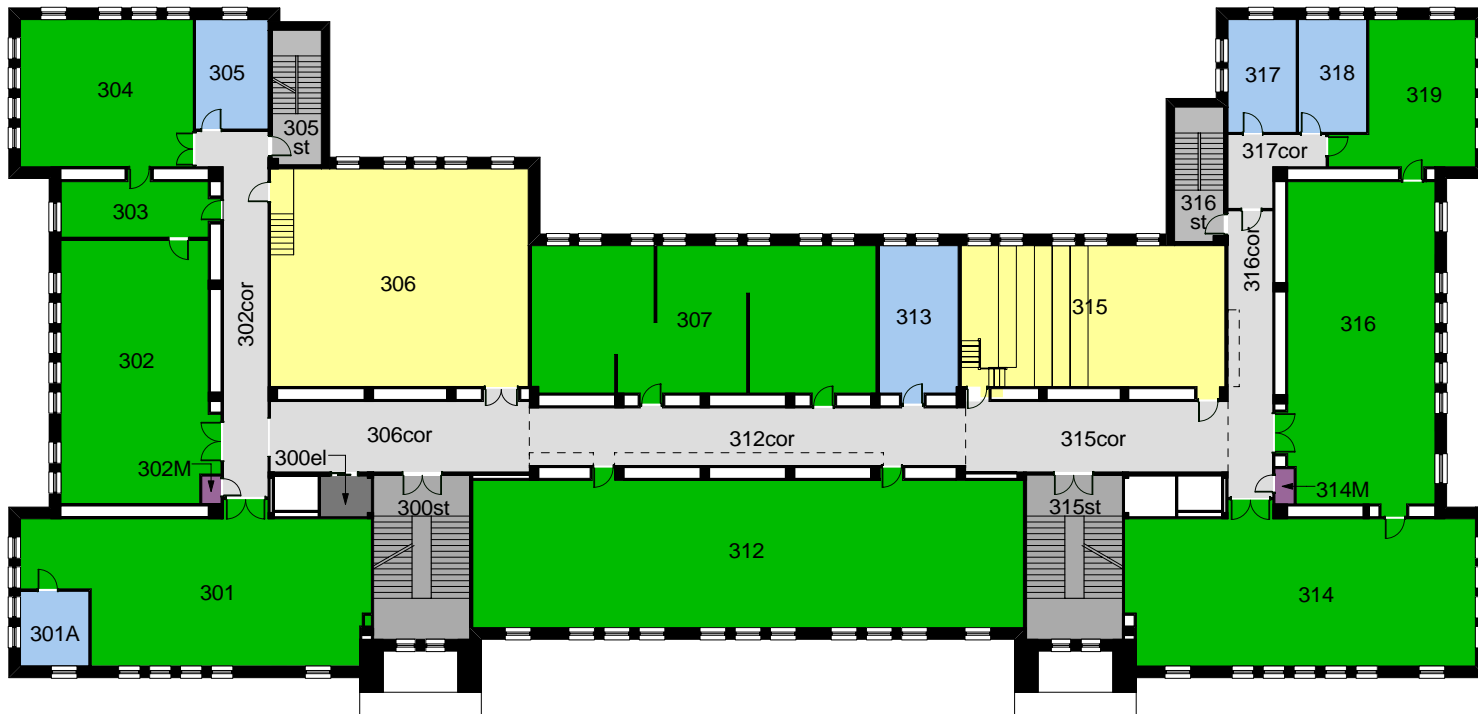

45 CHANCELLORS CIRCLE
 0 (FT) 50

APRIL 16, 2009

BULLER BIOLOGICAL BUILDING - 157
200 LEVEL

45 CHANCELLORS CIRCLE
 0 (FT) 50

DECEMBER 18, 2008

BULLER BIOLOGICAL BUILDING - 157
300 LEVEL

45 CHANCELLORS CIRCLE
 0 (FT) 50

JANUARY 13, 2009

BULLER BIOLOGICAL BUILDING - 157
300 LEVEL

45 CHANCELLORS CIRCLE
 0 (FT) 50

JANUARY 13, 2009

BULLER BIOLOGICAL BUILDING - 157
400 LEVEL

45 CHANCELLORS CIRCLE
 0 (FT) 50

MARCH 1, 2011

BULLER BIOLOGICAL BUILDING - 157
400 LEVEL