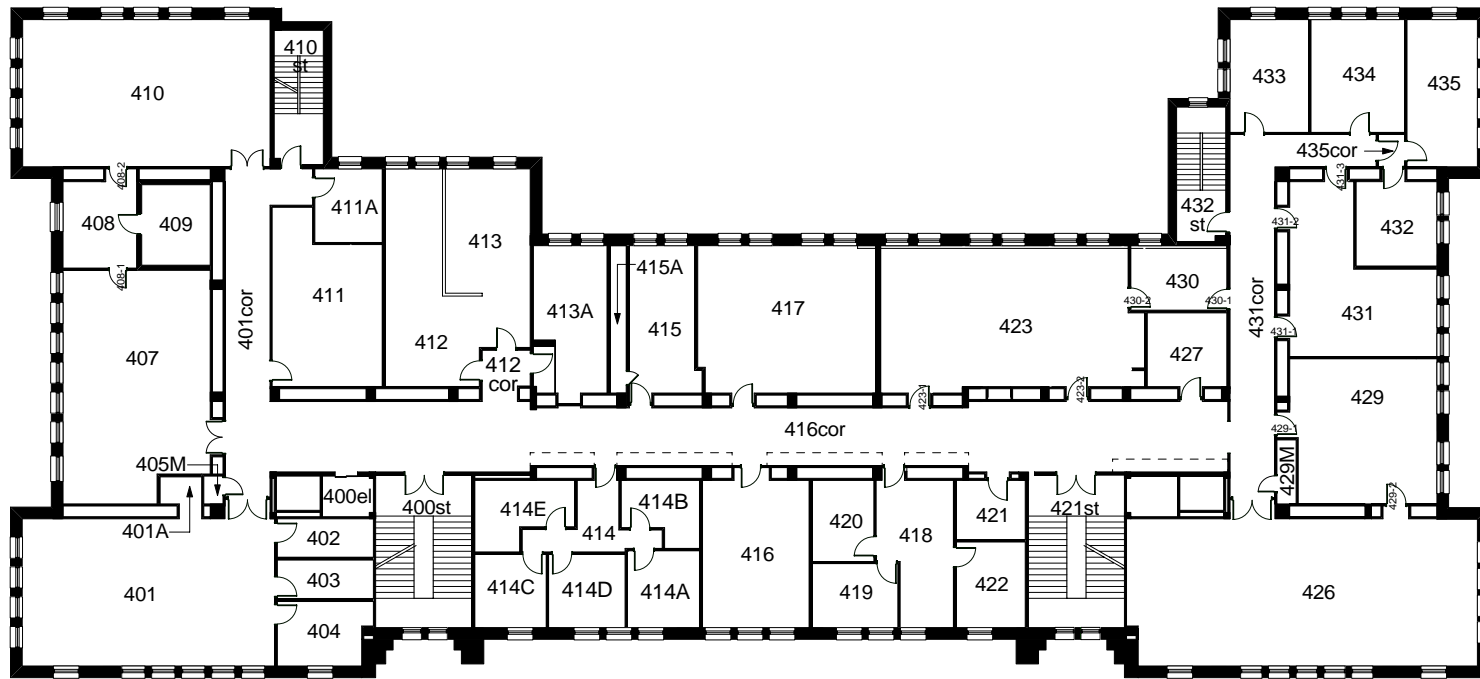

JANUARY 13, 2009

BULLER BIOLOGICAL BUILDING - 157
300 LEVEL

45 CHANCELLORS CIRCLE
 0 (FT) 50

JANUARY 13, 2009

BULLER BIOLOGICAL BUILDING - 157
400 LEVEL

45 CHANCELLORS CIRCLE
 0 (FT) 50

MARCH 1, 2011

BULLER BIOLOGICAL BUILDING - 157
400 LEVEL