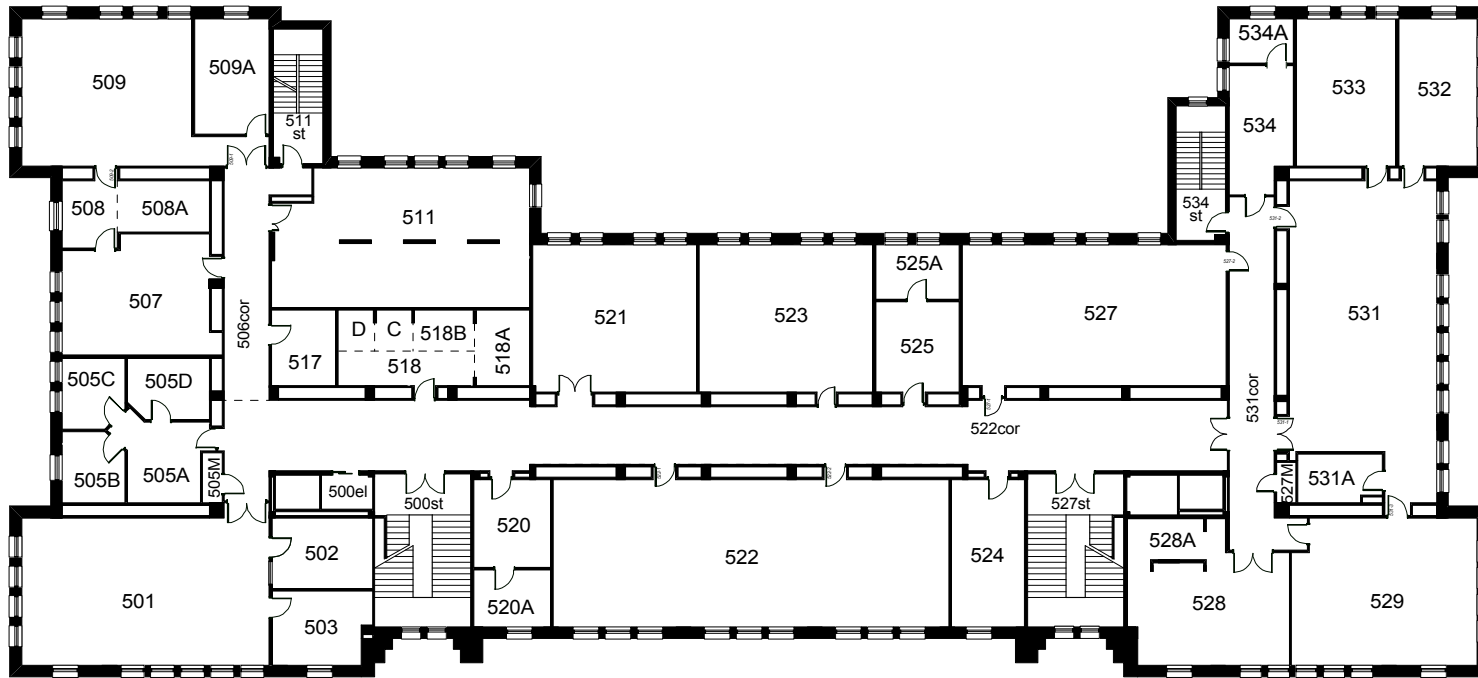

BULLER BIOLOGICAL BUILDING - 157
500 LEVEL

45 CHANCELLORS CIRCLE
0 (FT) 50

OCTOBER 30, 2015