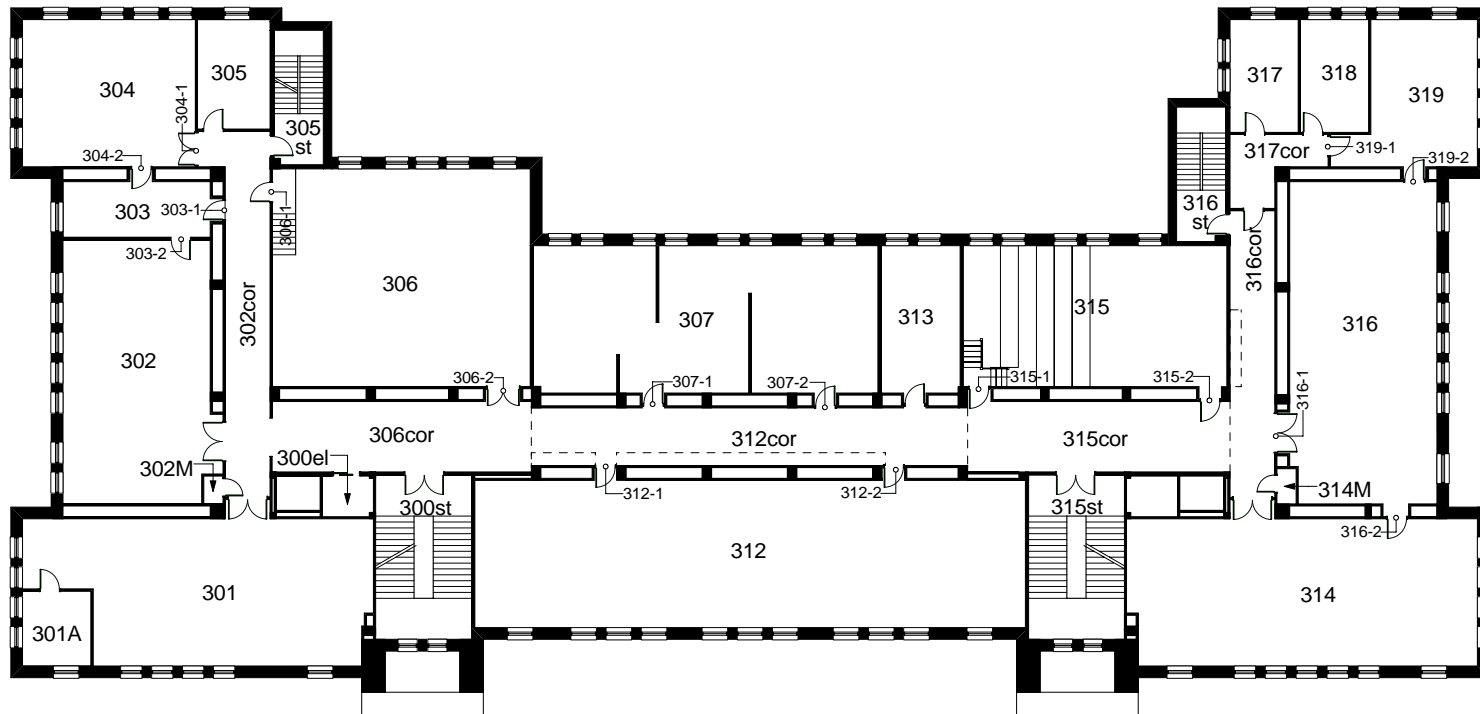

45 CHANCELLORS CIRCLE
 0 (FT) 50

APRIL 16, 2009

BULLER BIOLOGICAL BUILDING - 157
200 LEVEL

45 CHANCELLORS CIRCLE
 0 (FT) 50

DECEMBER 18, 2008

BULLER BIOLOGICAL BUILDING - 157
300 LEVEL

45 CHANCELLORS CIRCLE
 0 (FT) 50