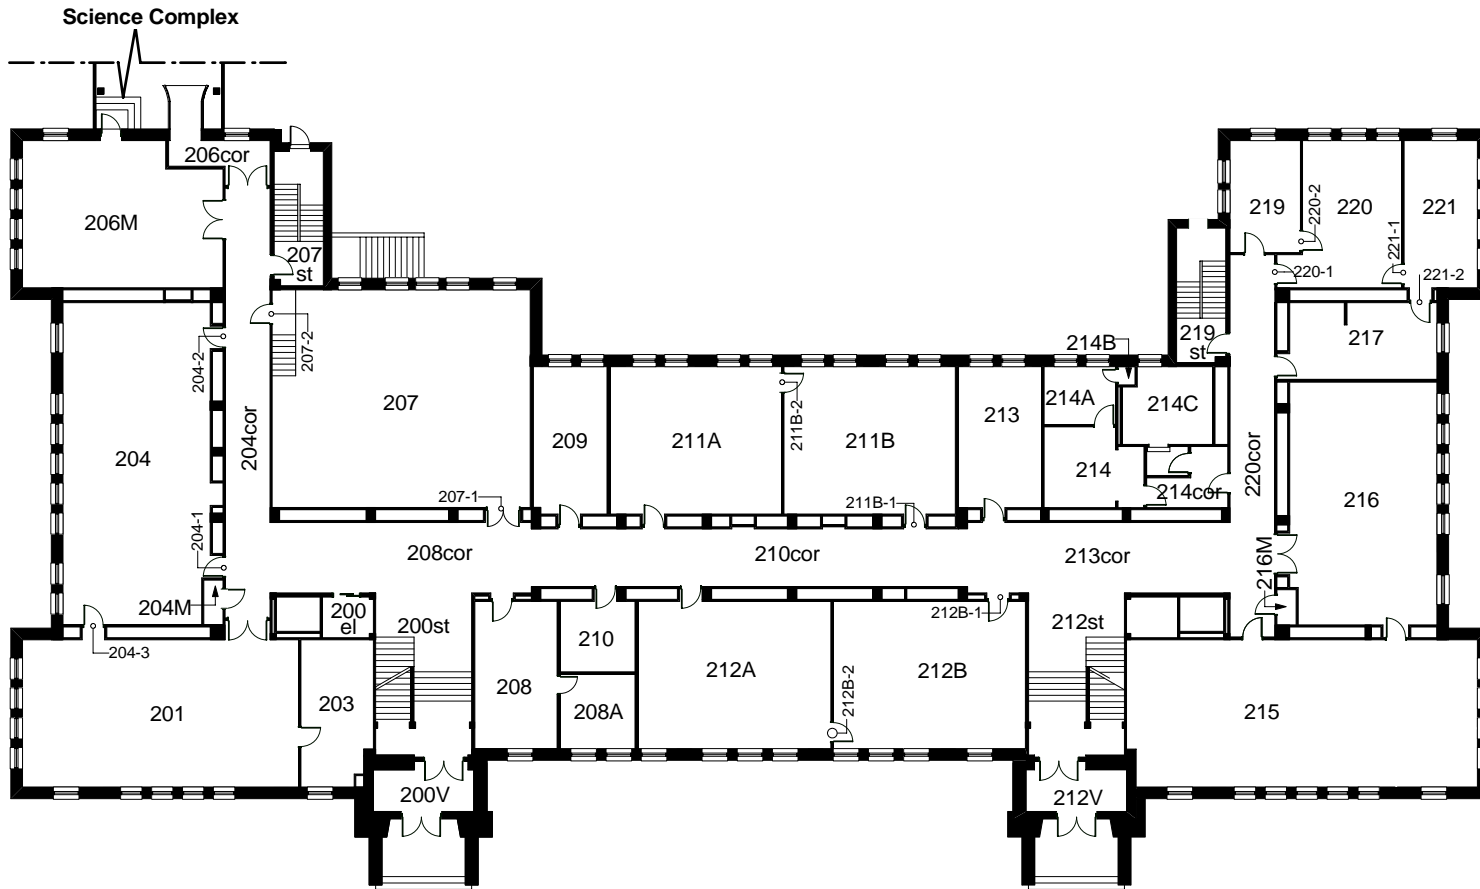

BULLER BIOLOGICAL BUILDING - 157
100 LEVEL

45 CHANCELLORS CIRCLE
 0 (FT) 50

MARCH 1, 2011

BULLER BIOLOGICAL BUILDING - 157
100 LEVEL

45 CHANCELLORS CIRCLE
 0 (FT) 50

MARCH 1, 2011

BULLER BIOLOGICAL BUILDING - 157
200 LEVEL

45 CHANCELLORS CIRCLE
 0 (FT) 50

APRIL 16, 2009

BULLER BIOLOGICAL BUILDING - 157
200 LEVEL

45 CHANCELLORS CIRCLE
 0 (FT) 50

DECEMBER 18, 2008

BULLER BIOLOGICAL BUILDING - 157
300 LEVEL

45 CHANCELLORS CIRCLE
 0 (FT) 50