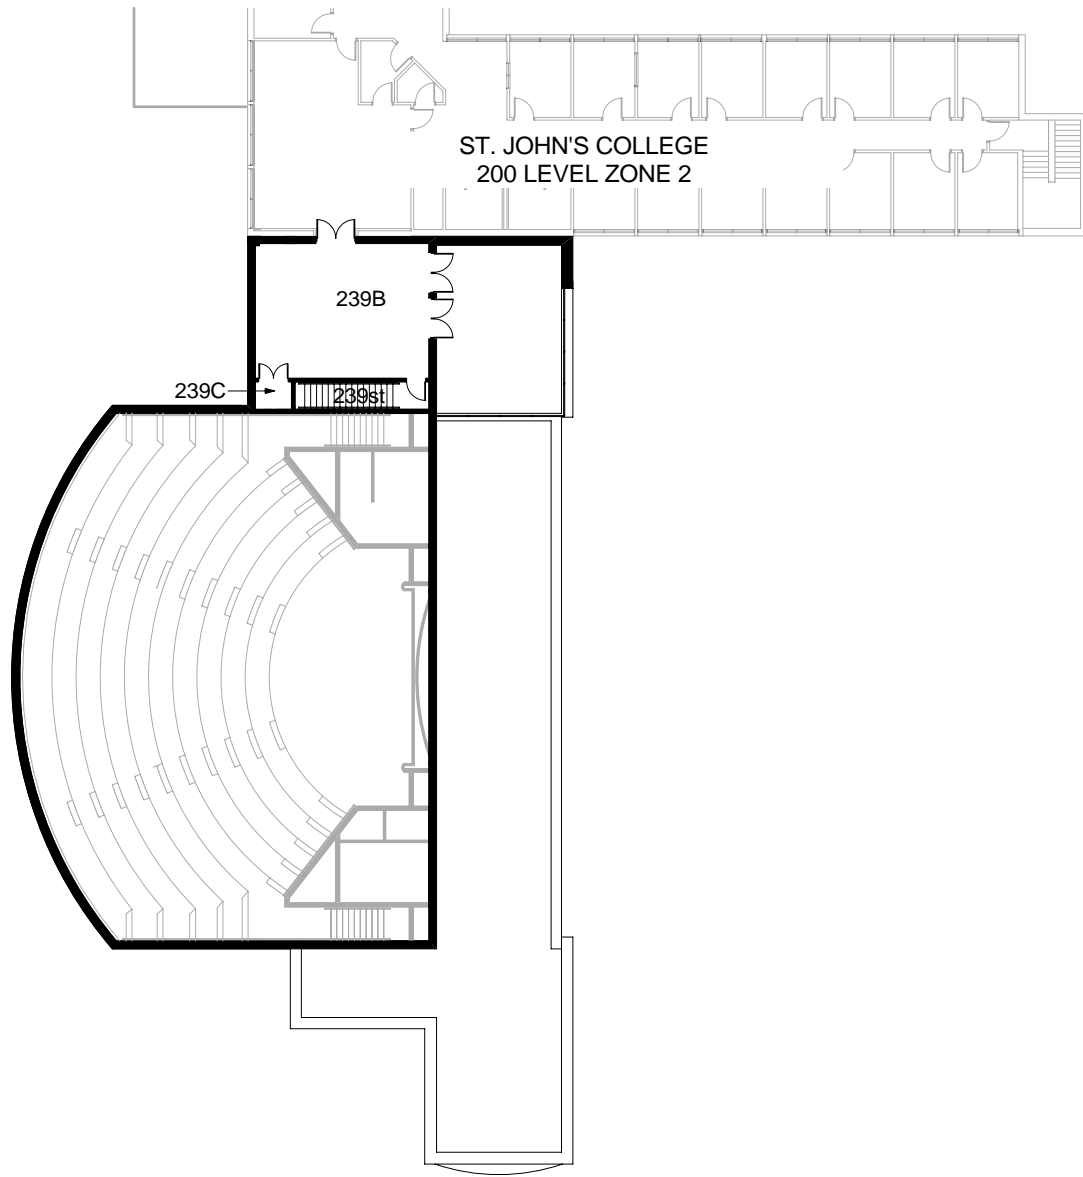

ROBERT B. SCHULTZ THEATRE - 142
B00 LEVEL

91 RALPH CAMPBELL ROAD
 0 (FT) 50

JANUARY 25, 2010

ROBERT B. SCHULTZ THEATRE - 142
B00 LEVEL

91 RALPH CAMPBELL ROAD
 0 (FT) 50

JANUARY 25, 2010

ROBERT B. SCHULTZ THEATRE - 142
100 LEVEL

91 RALPH CAMPBELL ROAD
0 (FT) 50

SEPTMEBER 30, 2010

ST. JOHN'S COLLEGE
100 LEVEL ZONE 2

ROBERT B. SCHULTZ THEATRE - 142
100 LEVEL

91 RALPH CAMPBELL ROAD
0 (FT) 50

SEPTMEBER 30, 2010

ROBERT B. SCHULTZ THEATRE - 142
200 LEVEL

91 RALPH CAMPBELL ROAD
0 (FT) 50

A graphic scale bar with alternating black and white segments, representing a distance of 50 feet.

NOVEMBER 14, 2008

ROBERT B. SCHULTZ THEATRE - 142
200 LEVEL

91 RALPH CAMPBELL ROAD
0 (FT) 50

A graphic scale bar with alternating black and white segments, representing a distance of 50 feet.

NOVEMBER 14, 2008