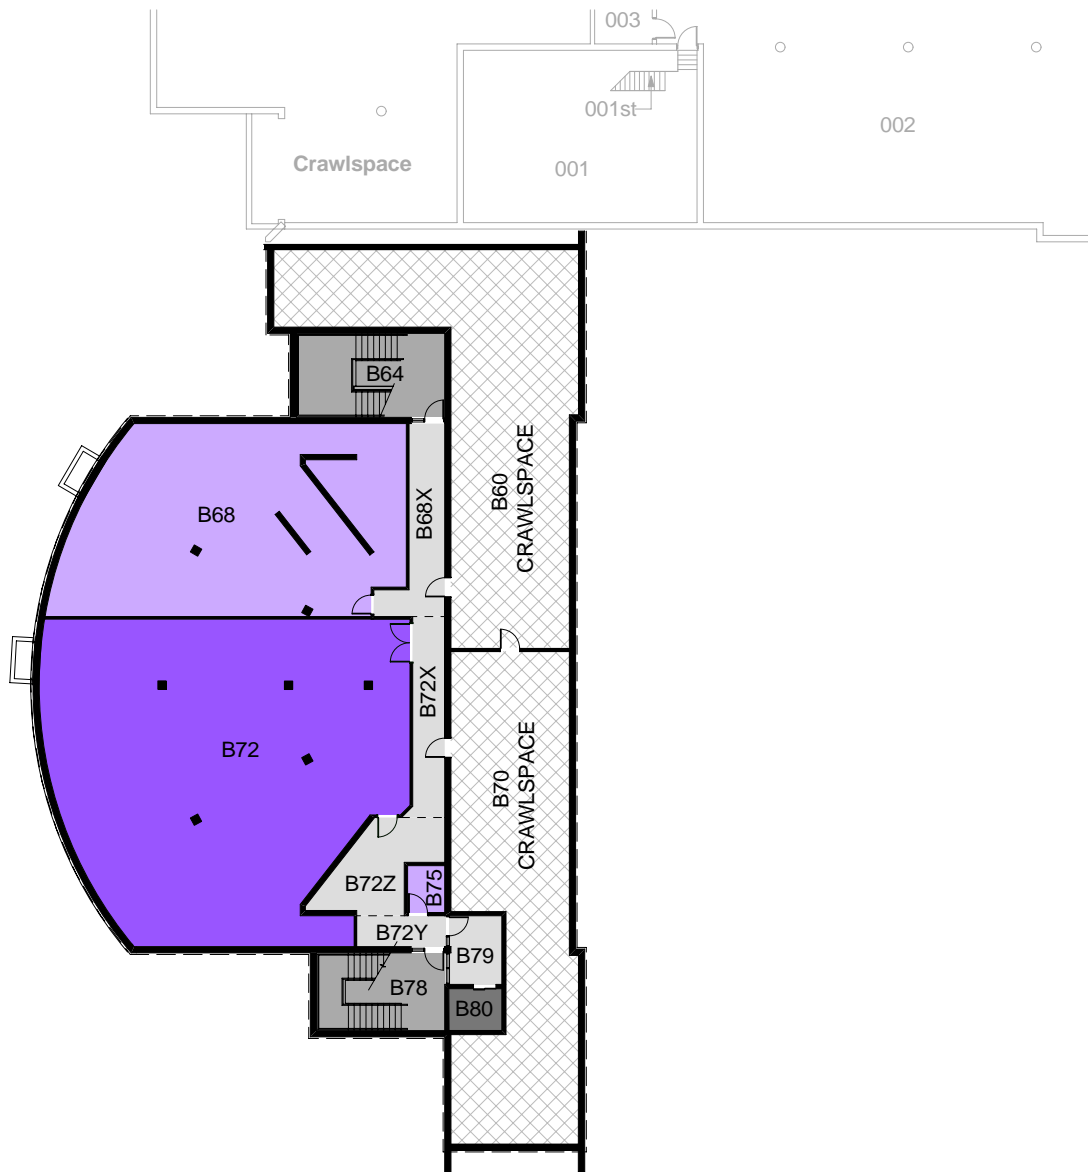

ROBERT B. SCHULTZ THEATRE - 142
B00 LEVEL

91 RALPH CAMPBELL ROAD
 0 (FT) 50

JANUARY 25, 2010

ROBERT B. SCHULTZ THEATRE - 142
B00 LEVEL

91 RALPH CAMPBELL ROAD
 0 (FT) 50

JANUARY 25, 2010

ROBERT B. SCHULTZ THEATRE - 142
100 LEVEL

91 RALPH CAMPBELL ROAD
0 (FT) 50

SEPTMEBER 30, 2010

ST. JOHN'S COLLEGE
100 LEVEL ZONE 2

ROBERT B. SCHULTZ THEATRE - 142
100 LEVEL

91 RALPH CAMPBELL ROAD
0 (FT) 50

SEPTMEBER 30, 2010

ROBERT B. SCHULTZ THEATRE - 142
200 LEVEL

91 RALPH CAMPBELL ROAD
0 (FT) 50

A graphic scale bar with alternating black and white segments, representing a distance of 50 feet.

NOVEMBER 14, 2008

ROBERT B. SCHULTZ THEATRE - 142
200 LEVEL

91 RALPH CAMPBELL ROAD
0 (FT) 50

A graphic scale bar with alternating black and white segments, representing a distance of 50 feet.

NOVEMBER 14, 2008