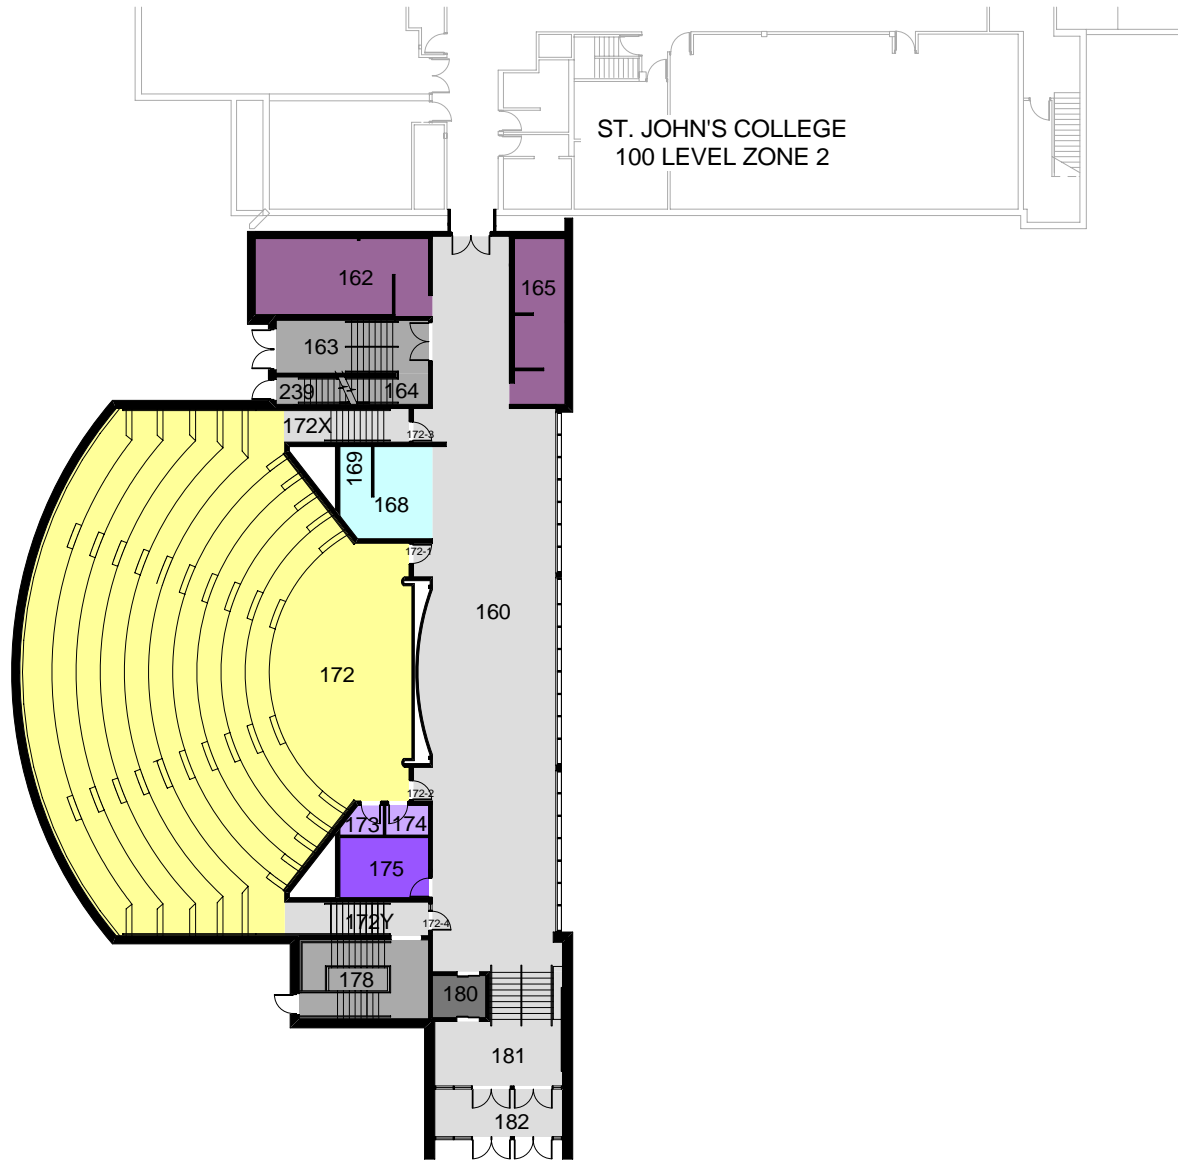

ROBERT B. SCHULTZ THEATRE - 142
B00 LEVEL

91 RALPH CAMPBELL ROAD
 0 (FT) 50

JANUARY 25, 2010

ROBERT B. SCHULTZ THEATRE - 142
B00 LEVEL

91 RALPH CAMPBELL ROAD
 0 (FT) 50

JANUARY 25, 2010

ROBERT B. SCHULTZ THEATRE - 142
100 LEVEL

91 RALPH CAMPBELL ROAD
0 (FT) 50

SEPTMEBER 30, 2010

ST. JOHN'S COLLEGE
100 LEVEL ZONE 2

ROBERT B. SCHULTZ THEATRE - 142
100 LEVEL

91 RALPH CAMPBELL ROAD
0 (FT) 50

SEPTMEBER 30, 2010

ROBERT B. SCHULTZ THEATRE - 142
200 LEVEL

91 RALPH CAMPBELL ROAD
0 (FT) 50

A graphic scale bar with alternating black and white segments, representing a distance of 50 feet.

NOVEMBER 14, 2008

ROBERT B. SCHULTZ THEATRE - 142
200 LEVEL

91 RALPH CAMPBELL ROAD
0 (FT) 50

A graphic scale bar with alternating black and white segments, representing a distance of 50 feet.

NOVEMBER 14, 2008