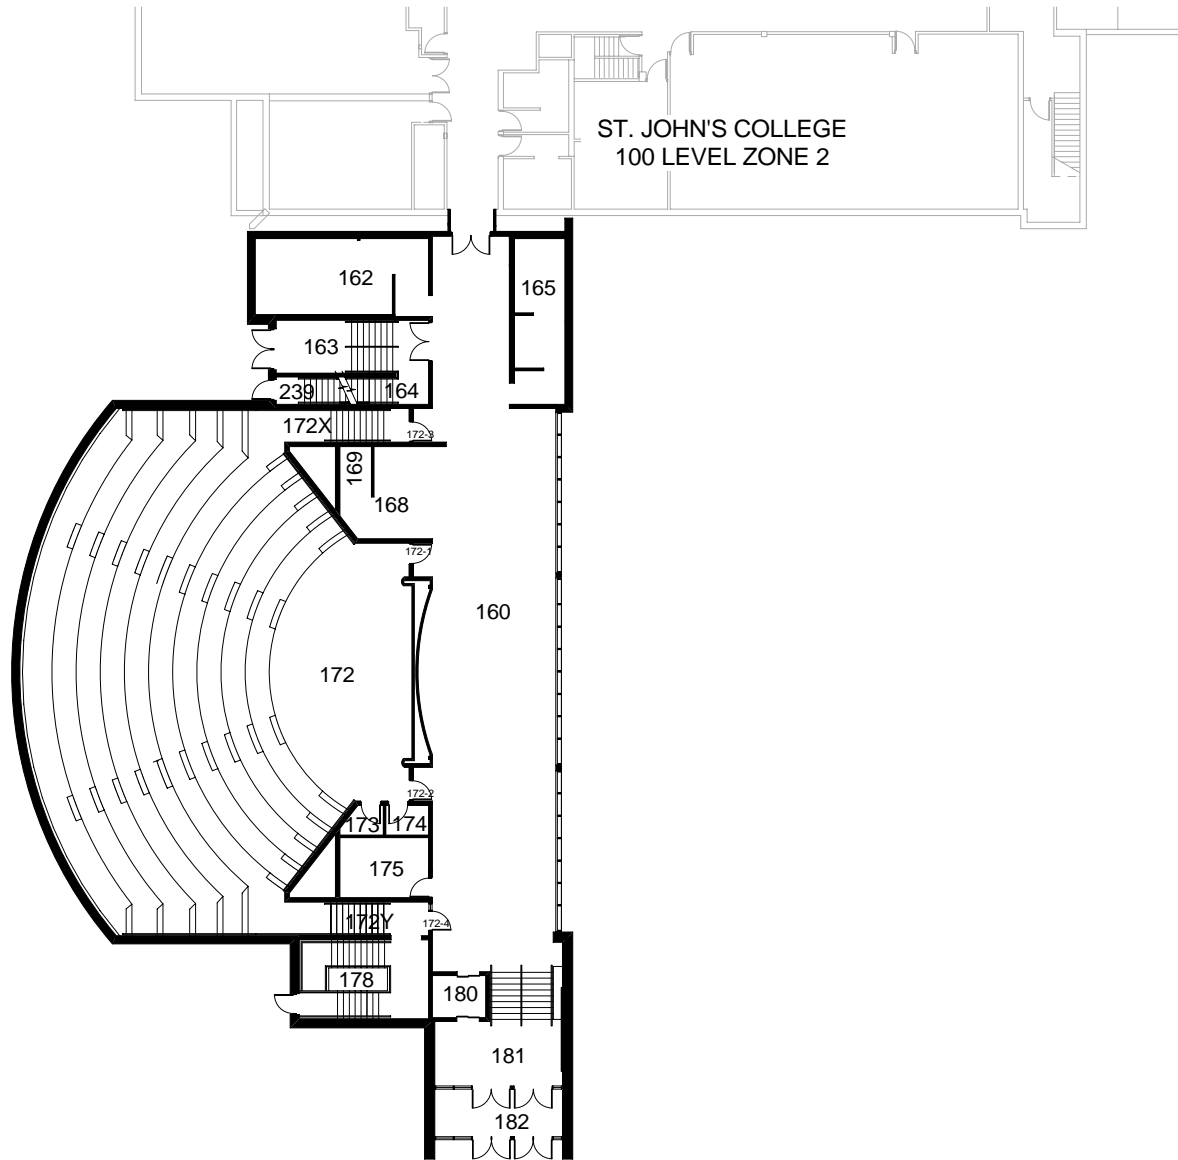

ROBERT B. SCHULTZ THEATRE - 142
B00 LEVEL

91 RALPH CAMPBELL ROAD
 0 (FT) 50

JANUARY 25, 2010

ROBERT B. SCHULTZ THEATRE - 142
B00 LEVEL

91 RALPH CAMPBELL ROAD
 0 (FT) 50

JANUARY 25, 2010

ROBERT B. SCHULTZ THEATRE - 142
100 LEVEL

91 RALPH CAMPBELL ROAD
0 (FT) 50

SEPTMEBER 30, 2010

ST. JOHN'S COLLEGE
100 LEVEL ZONE 2

ROBERT B. SCHULTZ THEATRE - 142
100 LEVEL

91 RALPH CAMPBELL ROAD
0 (FT) 50

SEPTMEBER 30, 2010

ROBERT B. SCHULTZ THEATRE - 142
200 LEVEL

91 RALPH CAMPBELL ROAD
0 (FT) 50

A graphic scale bar with alternating black and white segments, representing a distance of 50 feet.

NOVEMBER 14, 2008

ROBERT B. SCHULTZ THEATRE - 142
200 LEVEL

91 RALPH CAMPBELL ROAD
0 (FT) 50

A graphic scale bar with alternating black and white segments, representing a distance of 50 feet.

NOVEMBER 14, 2008