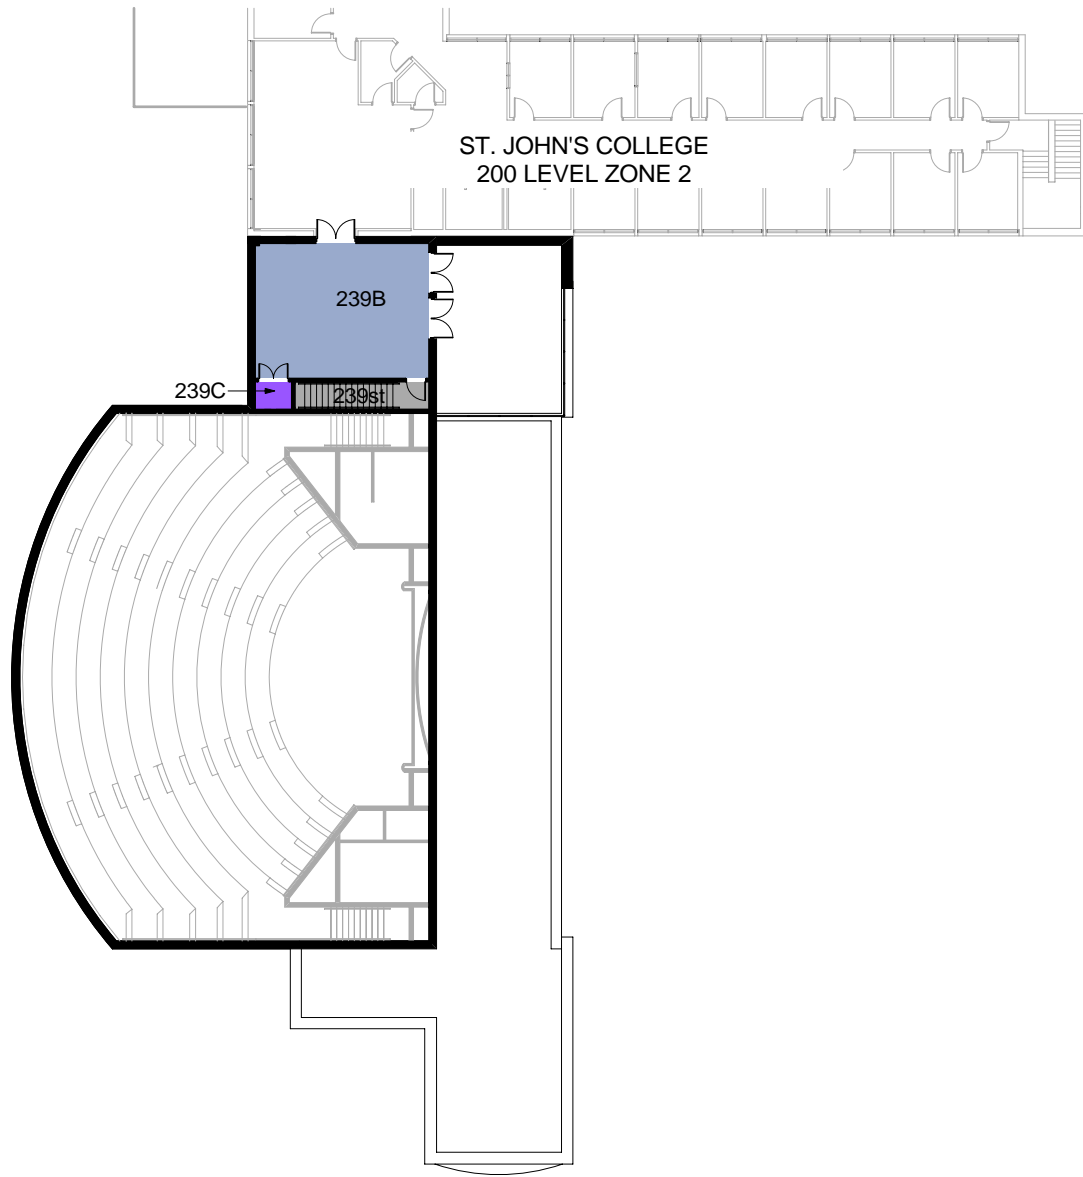

ROBERT B. SCHULTZ THEATRE - 142
B00 LEVEL

91 RALPH CAMPBELL ROAD
 0 (FT) 50

JANUARY 25, 2010

ROBERT B. SCHULTZ THEATRE - 142
B00 LEVEL

91 RALPH CAMPBELL ROAD
 0 (FT) 50

JANUARY 25, 2010

ROBERT B. SCHULTZ THEATRE - 142
100 LEVEL

91 RALPH CAMPBELL ROAD
0 (FT) 50

SEPTMEBER 30, 2010

ST. JOHN'S COLLEGE
100 LEVEL ZONE 2

ROBERT B. SCHULTZ THEATRE - 142
100 LEVEL

91 RALPH CAMPBELL ROAD
0 (FT) 50

SEPTMEBER 30, 2010

ROBERT B. SCHULTZ THEATRE - 142
200 LEVEL

91 RALPH CAMPBELL ROAD
0 (FT) 50

A graphic scale bar with alternating black and white segments, representing a distance of 50 feet.

NOVEMBER 14, 2008

ROBERT B. SCHULTZ THEATRE - 142
200 LEVEL

91 RALPH CAMPBELL ROAD
0 (FT) 50

A graphic scale bar with alternating black and white segments, representing a distance of 50 feet.

NOVEMBER 14, 2008