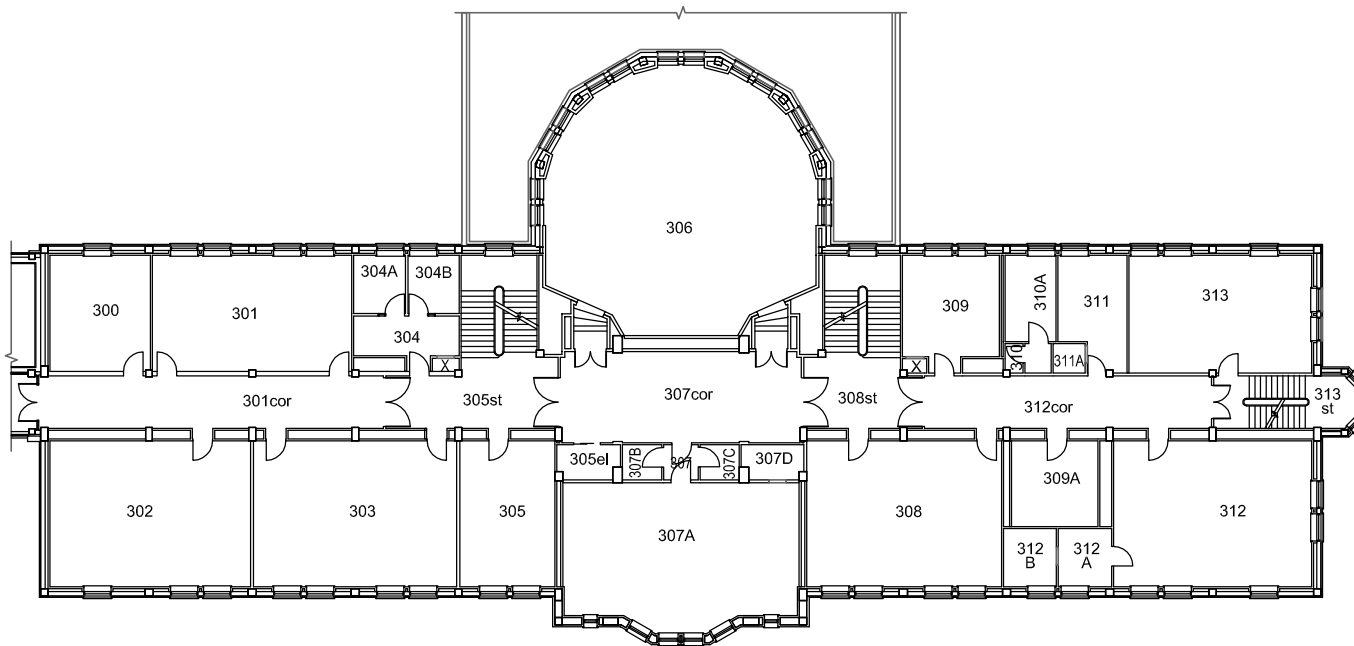

0 (FT) 50

UNIVERSITY
OF MANITOBA

TIER BUILDING - 173 DAFOE ROAD
115 - LEVEL 100 AREA **June 29, 2018**

Physical Plant Department
89 Freedman Crescent Winnipeg, MB

0 (FT) 50

**UNIVERSITY
OF MANITOBA**

**TIER BUILDING - 173 DAFOE ROAD
115 - LEVEL 200 AREA AUGUST 18, 2016**

Physical Plant Department
89 Freedman Crescent Winnipeg, MB

0 (FT) 50

UNIVERSITY
OF MANITOBA

TIER BUILDING - 173 DAFOE ROAD
115 - LEVEL 300 AREA MARCH 13, 2018

Physical Plant Department
89 Freedman Crescent Winnipeg, MB