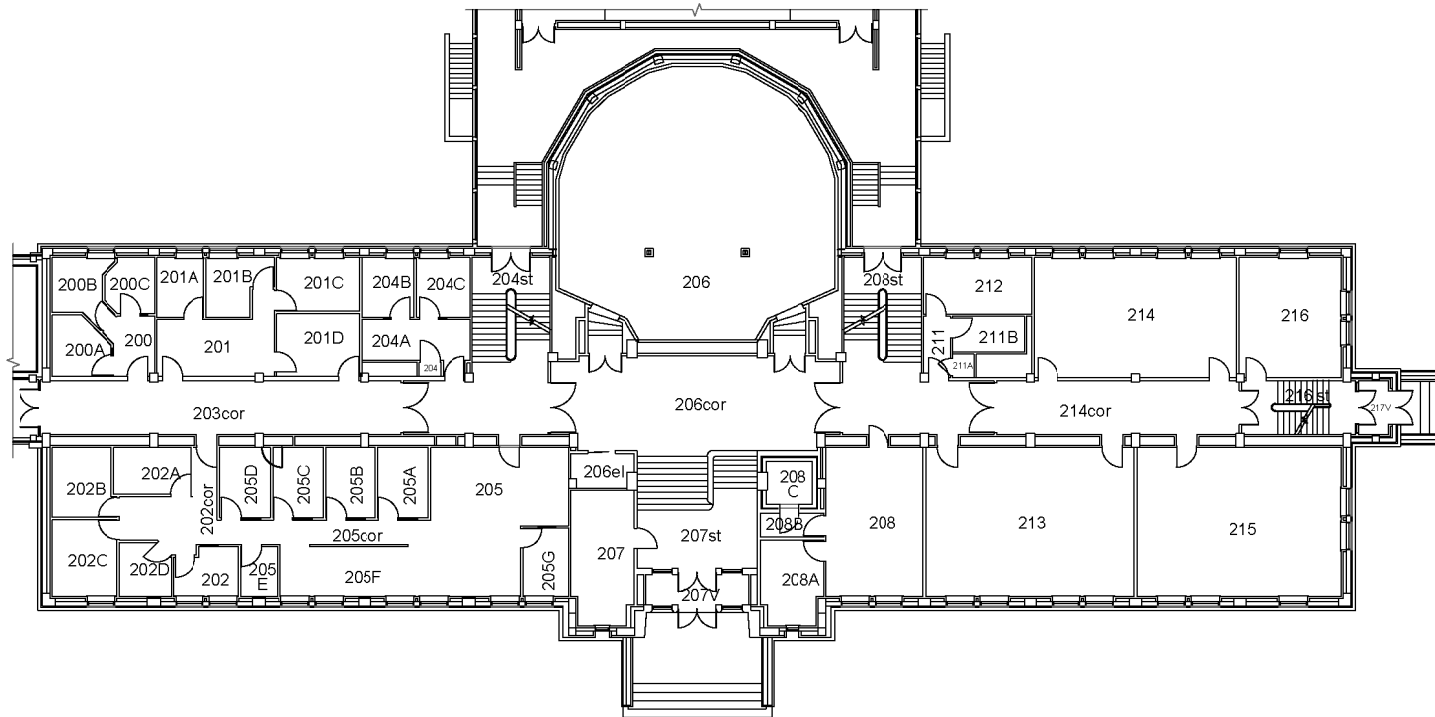

0 (FT) 50

UNIVERSITY
OF MANITOBA

TIER BUILDING - 173 DAFOE ROAD
115 - LEVEL 100 AREA **June 29, 2018**

Physical Plant Department
89 Freedman Crescent Winnipeg, MB

0 (FT) 50

**UNIVERSITY
OF MANITOBA**

**TIER BUILDING - 173 DAFOE ROAD
115 - LEVEL 200 AREA AUGUST 18, 2016**

Physical Plant Department
89 Freedman Crescent Winnipeg, MB

0 (FT) 50

UNIVERSITY
OF MANITOBA

TIER BUILDING - 173 DAFOE ROAD
115 - LEVEL 300 AREA MARCH 13, 2018

Physical Plant Department
89 Freedman Crescent Winnipeg, MB