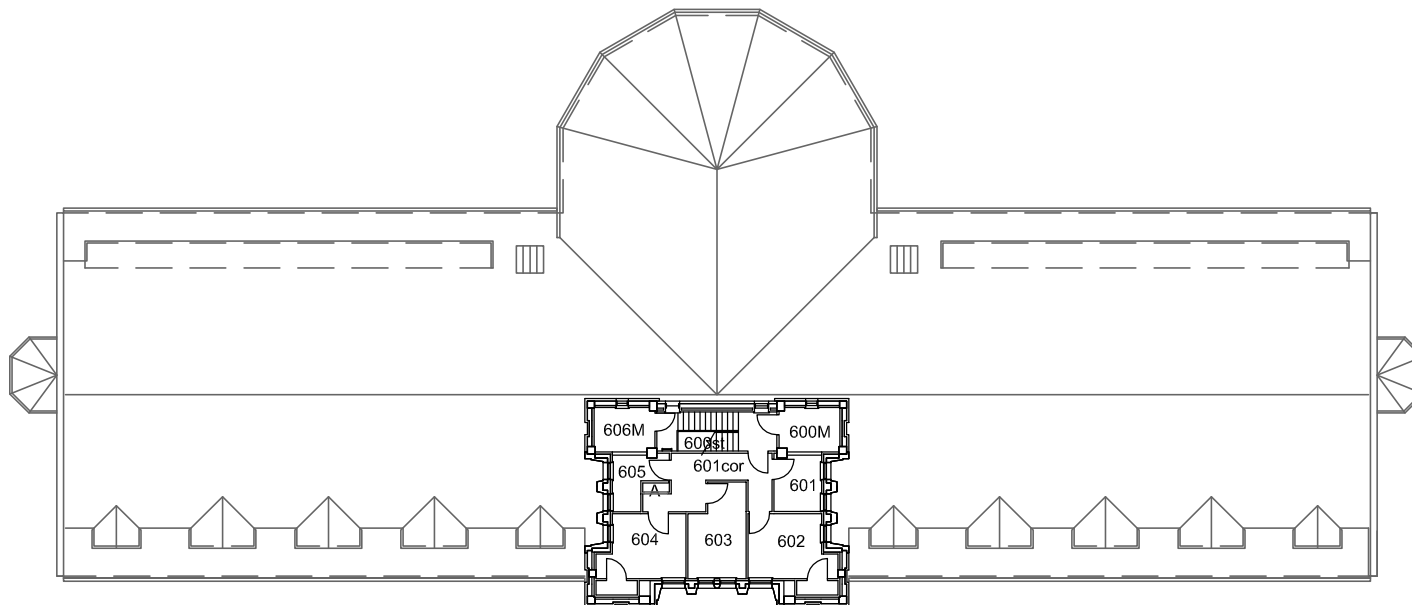

UNIVERSITY
OF MANITOBA

TIER BUILDING - 173 DAFOE ROAD
115 - LEVEL 400 AREA AUGUST 18, 2016

Physical Plant Department
89 Freedman Crescent Winnipeg, MB

0 (FT) 50

UNIVERSITY
OF MANITOBA

TIER BUILDING - 173 DAFOE ROAD
115 - LEVEL 500 AREA MARCH 13, 2018

Physical Plant Department
89 Freedman Crescent Winnipeg, MB

UNIVERSITY
OF MANITOBA

TIER BUILDING - 173 DAFOE ROAD
115 - LEVEL 600 AREA DECEMBER 19, 2016

Physical Plant Department
89 Freedman Crescent Winnipeg, MB