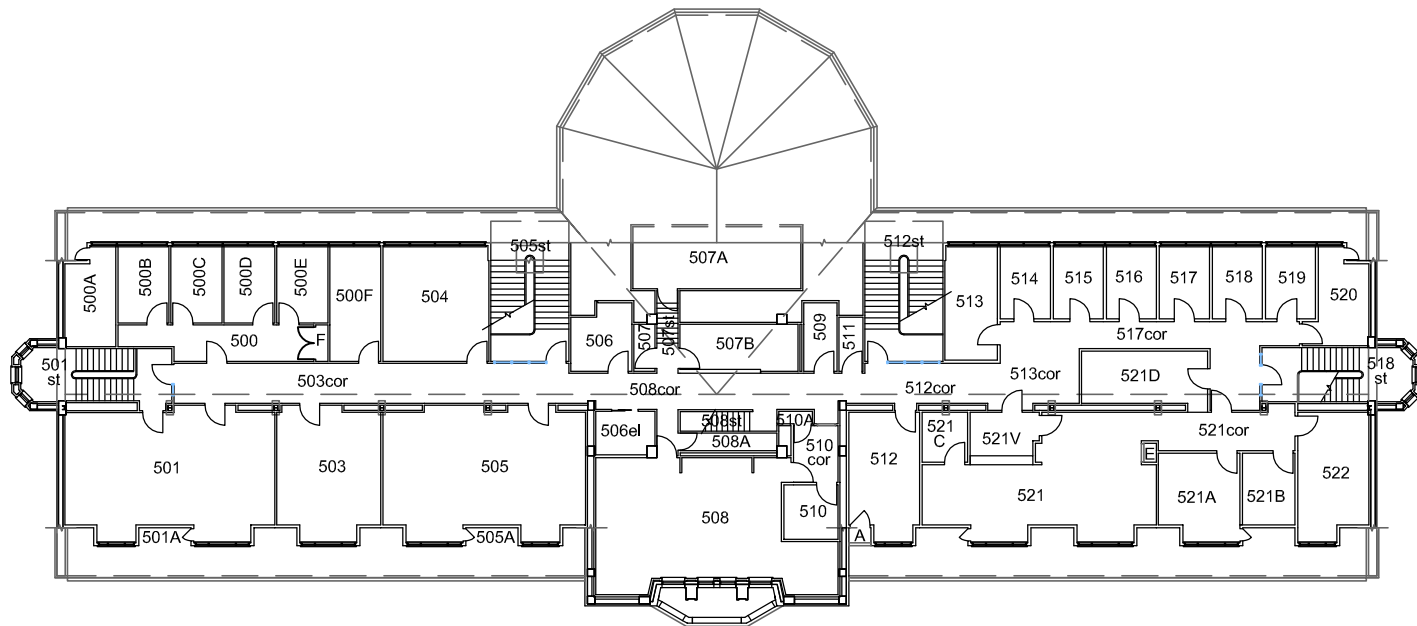

0 (FT) 50

UNIVERSITY
OF MANITOBA

TIER BUILDING - 173 DAFOE ROAD
115 - LEVEL 100 AREA **June 29, 2018**

Physical Plant Department
89 Freedman Crescent Winnipeg, MB

0 (FT) 50

**UNIVERSITY
OF MANITOBA**

**TIER BUILDING - 173 DAFOE ROAD
115 - LEVEL 200 AREA AUGUST 18, 2016**

Physical Plant Department
89 Freedman Crescent Winnipeg, MB

0 (FT) 50

UNIVERSITY
OF MANITOBA

TIER BUILDING - 173 DAFOE ROAD
115 - LEVEL 300 AREA MARCH 13, 2018

Physical Plant Department
89 Freedman Crescent Winnipeg, MB

UNIVERSITY
OF MANITOBA

TIER BUILDING - 173 DAFOE ROAD
115 - LEVEL 400 AREA AUGUST 18, 2016

Physical Plant Department
89 Freedman Crescent Winnipeg, MB

0 (FT) 50

UNIVERSITY
OF MANITOBA

TIER BUILDING - 173 DAFOE ROAD
115 - LEVEL 500 AREA MARCH 13, 2018