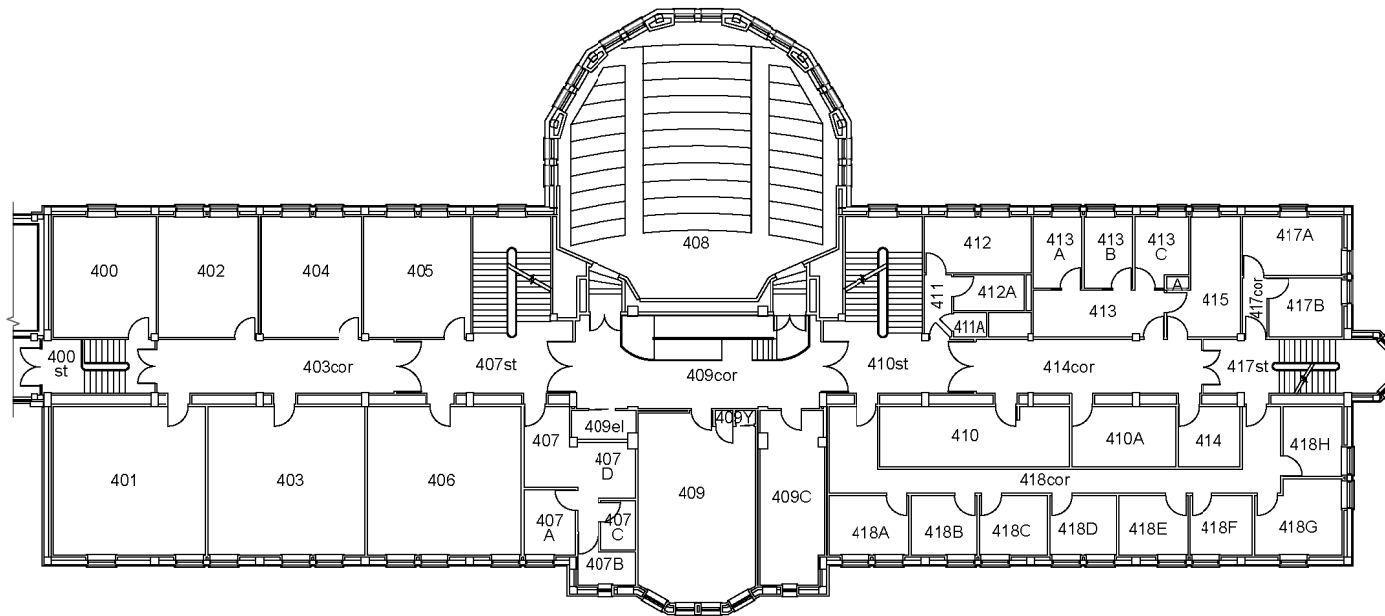

0 (FT) 50

UNIVERSITY
OF MANITOBA

TIER BUILDING - 173 DAFOE ROAD
115 - LEVEL 100 AREA **June 29, 2018**

Physical Plant Department
89 Freedman Crescent Winnipeg, MB

0 (FT) 50

**UNIVERSITY
OF MANITOBA**

**TIER BUILDING - 173 DAFOE ROAD
115 - LEVEL 200 AREA AUGUST 18, 2016**

Physical Plant Department
89 Freedman Crescent Winnipeg, MB

0 (FT) 50

UNIVERSITY
OF MANITOBA

TIER BUILDING - 173 DAFOE ROAD
115 - LEVEL 300 AREA MARCH 13, 2018

Physical Plant Department
89 Freedman Crescent Winnipeg, MB

UNIVERSITY
OF MANITOBA

TIER BUILDING - 173 DAFOE ROAD
115 - LEVEL 400 AREA AUGUST 18, 2016

Physical Plant Department
89 Freedman Crescent Winnipeg, MB

0 (FT) 50

UNIVERSITY
OF MANITOBA

TIER BUILDING - 173 DAFOE ROAD
115 - LEVEL 500 AREA MARCH 13, 2018