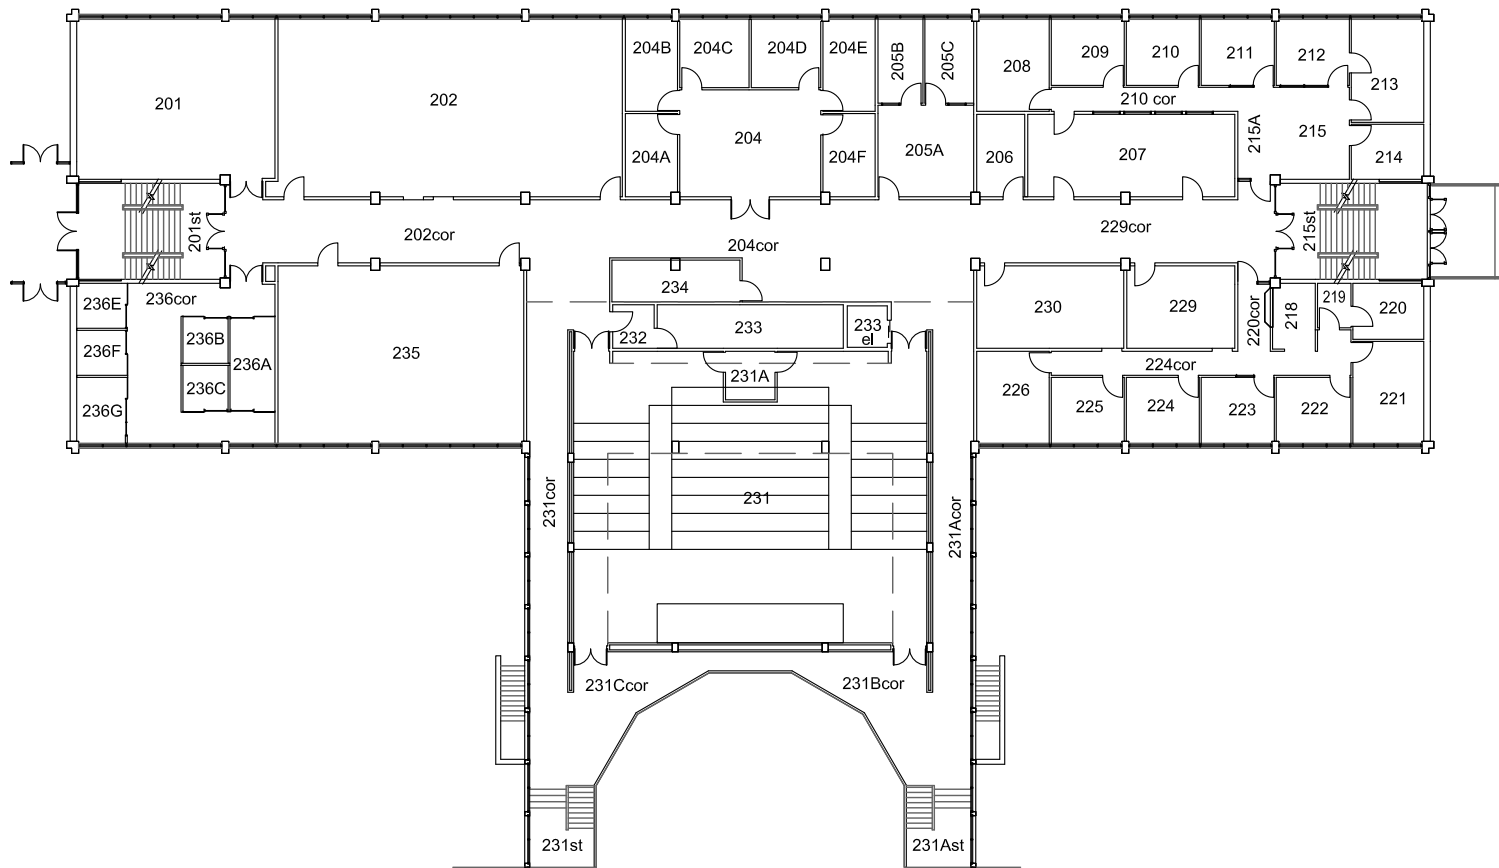

0 (FT) 50

UNIVERSITY
OF MANITOBA

ISBISTER BUILDING - 183 DAFOE ROAD
113 - LEVEL 200   **March 1, 2019**

Physical Plant Department
89 Freedman Crescent Winnipeg, MB