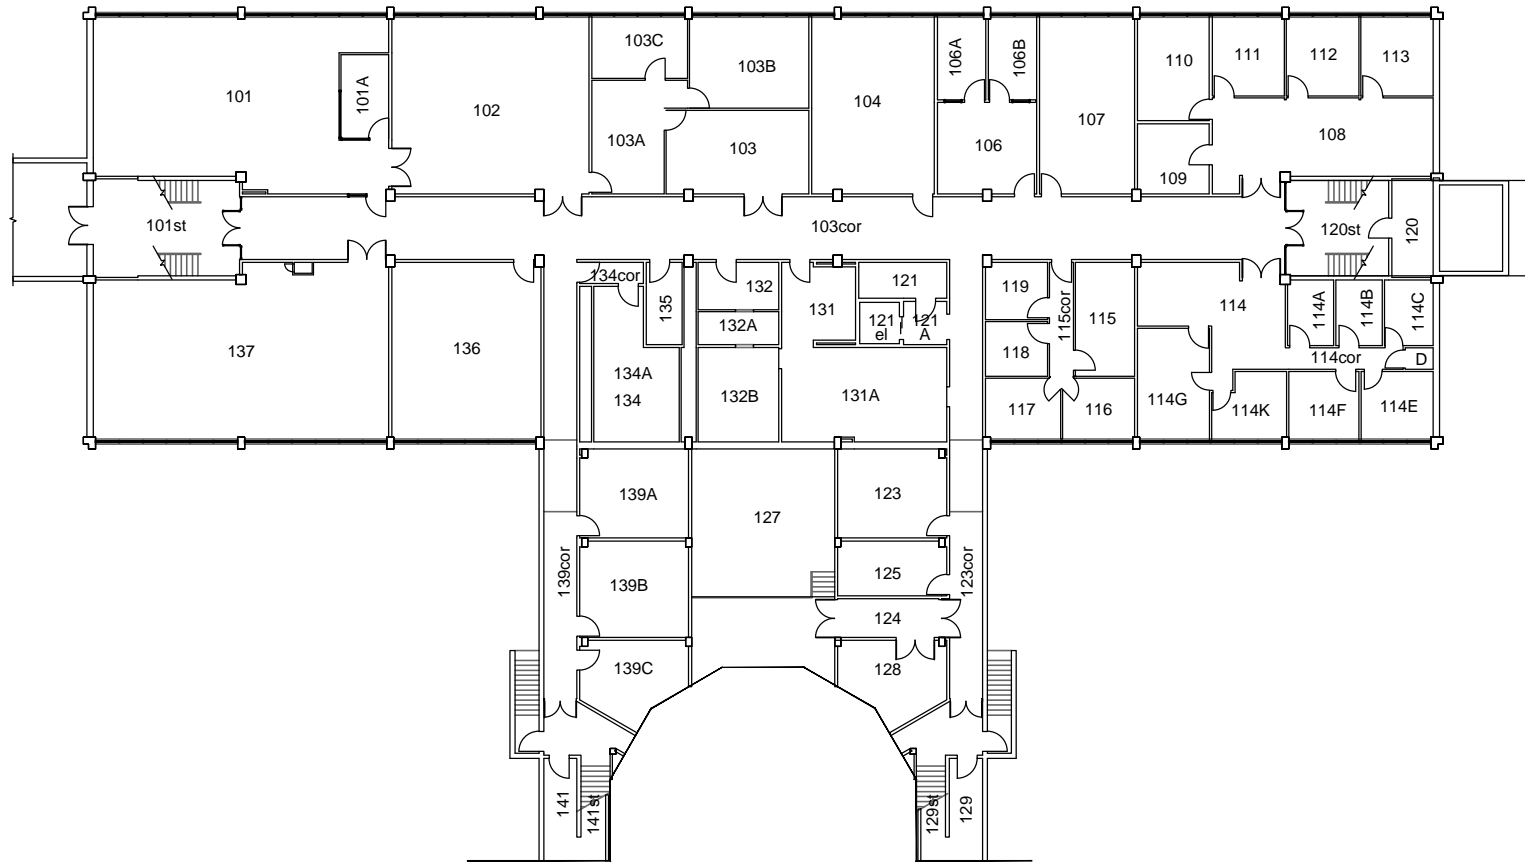

**UNIVERSITY
OF MANITOBA**

**ISBISTER BUILDING - 183 DAFOE ROAD
113 - LEVEL 100 AREA   June 12, 2017**

**Physical Plant Department
89 Freedman Crescent Winnipeg, MB**