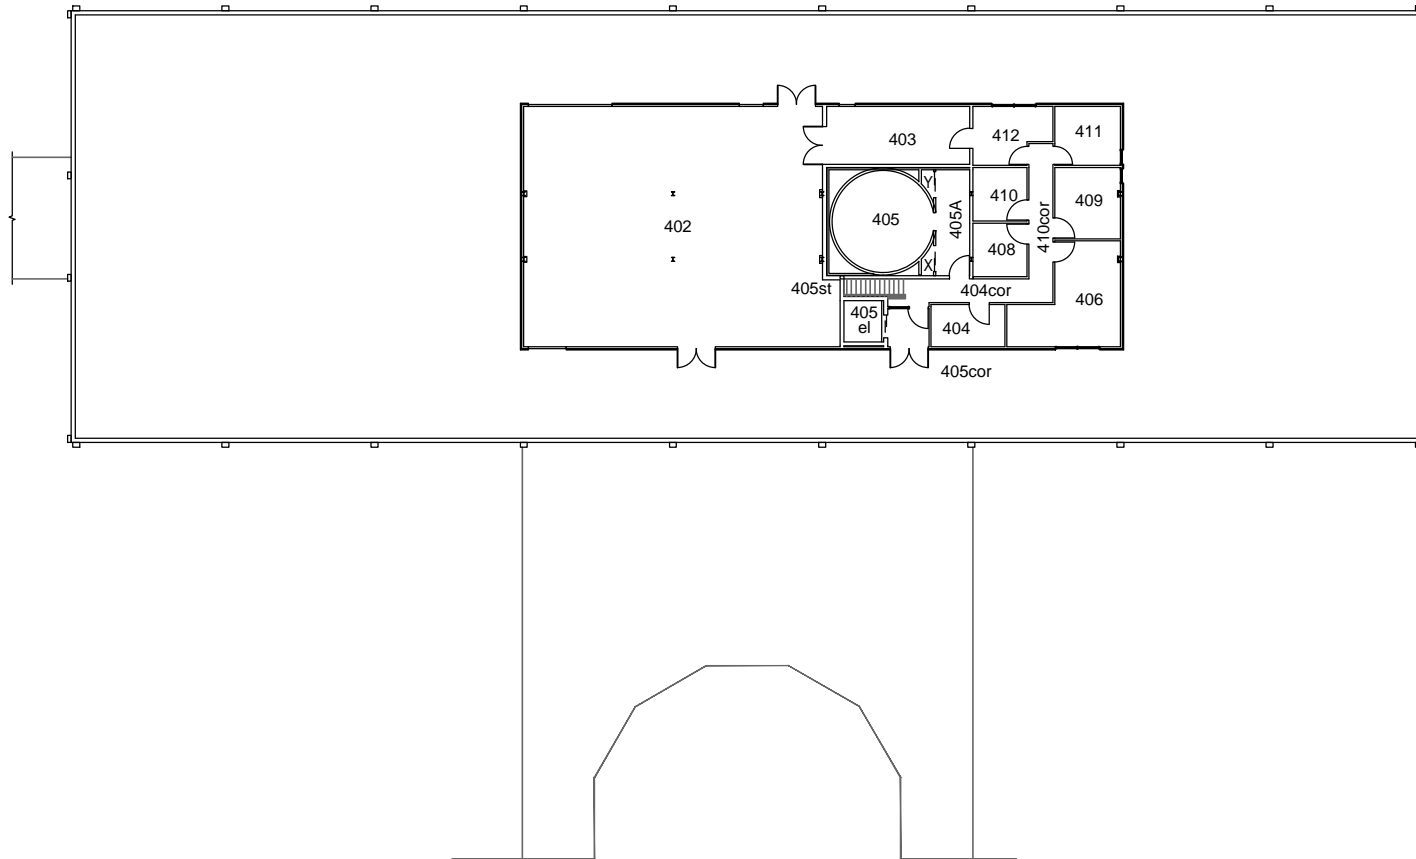

0 (FT) 50

**UNIVERSITY
OF MANITOBA**

**ISBISTER BUILDING - 183 DAFOE ROAD
113 - LEVEL 400 AREA June 12, 2017**

**Physical Plant Department
89 Freedman Crescent Winnipeg, MB**