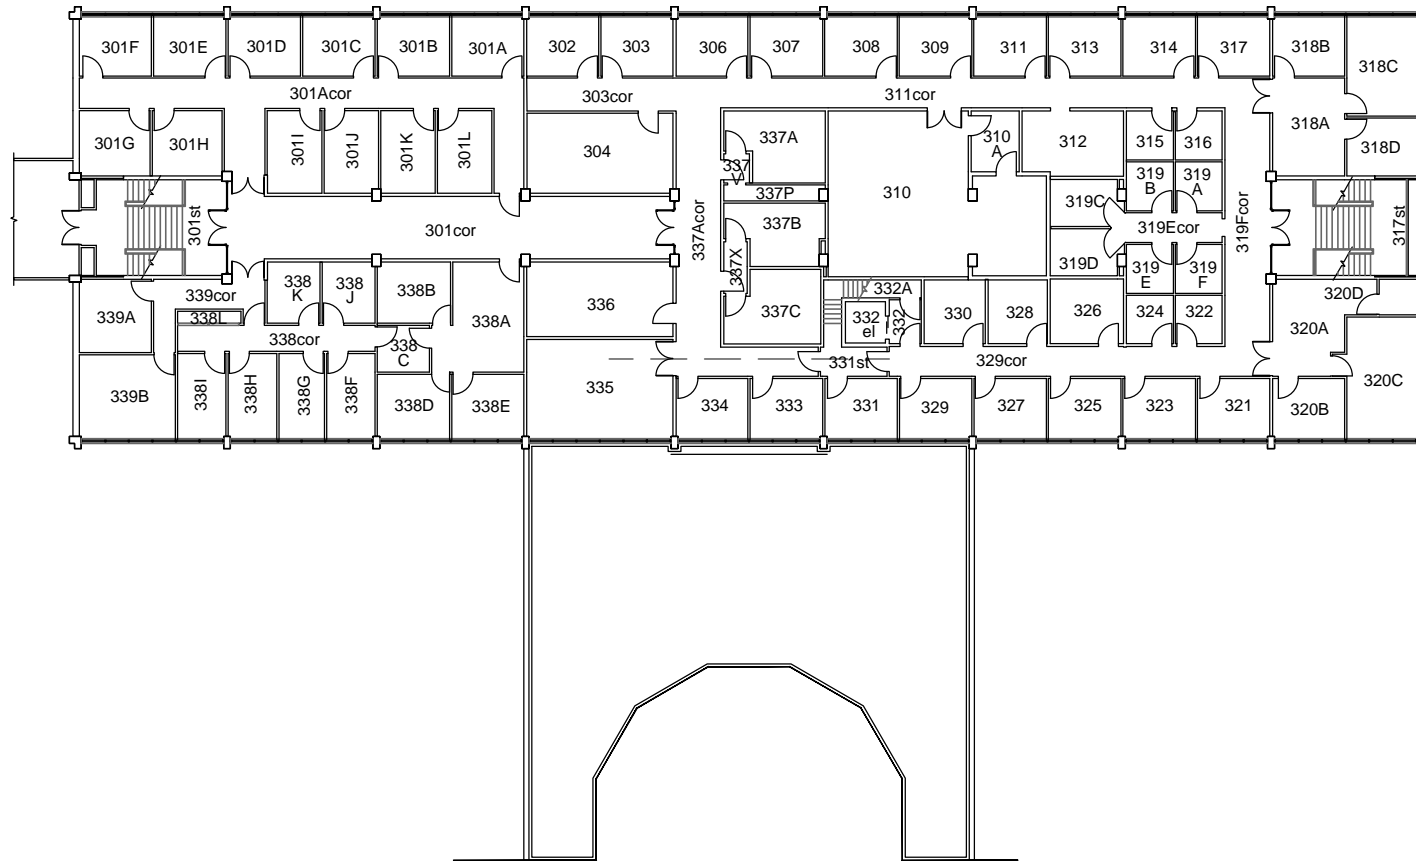

**Physical Plant Department
89 Freedman Crescent Winnipeg, MB**

0 (FT) 50

UNIVERSITY
OF MANITOBA

ISBISTER BUILDING - 183 DAFOE ROAD
113 - LEVEL 200 **March 1, 2019**

Physical Plant Department
89 Freedman Crescent Winnipeg, MB