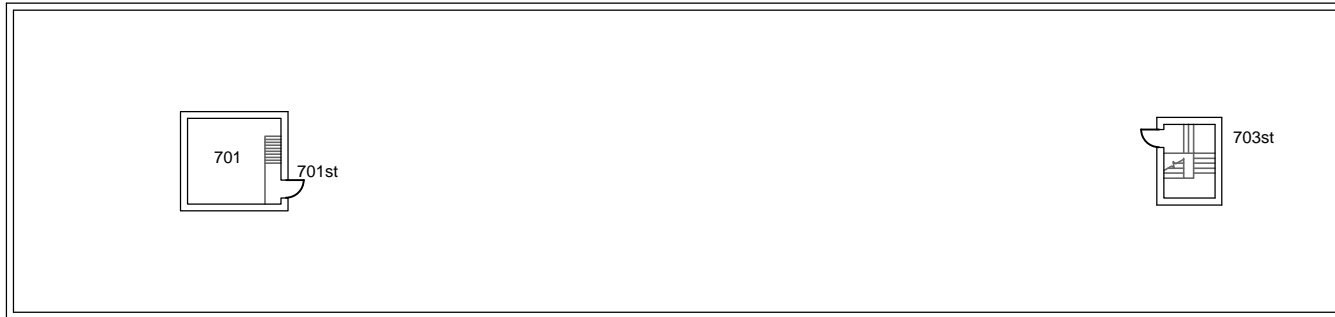

**Physical Plant Department
89 Freedman Crescent Winnipeg, MB**

**UNIVERSITY
OF MANITOBA**

**FLETCHER ARGUE BUILDING - 15 CHANCELLORS CIRCLE
111 - LEVEL 600 AREA June 12, 2017**

**Physical Plant Department
89 Freedman Crescent Winnipeg, MB**