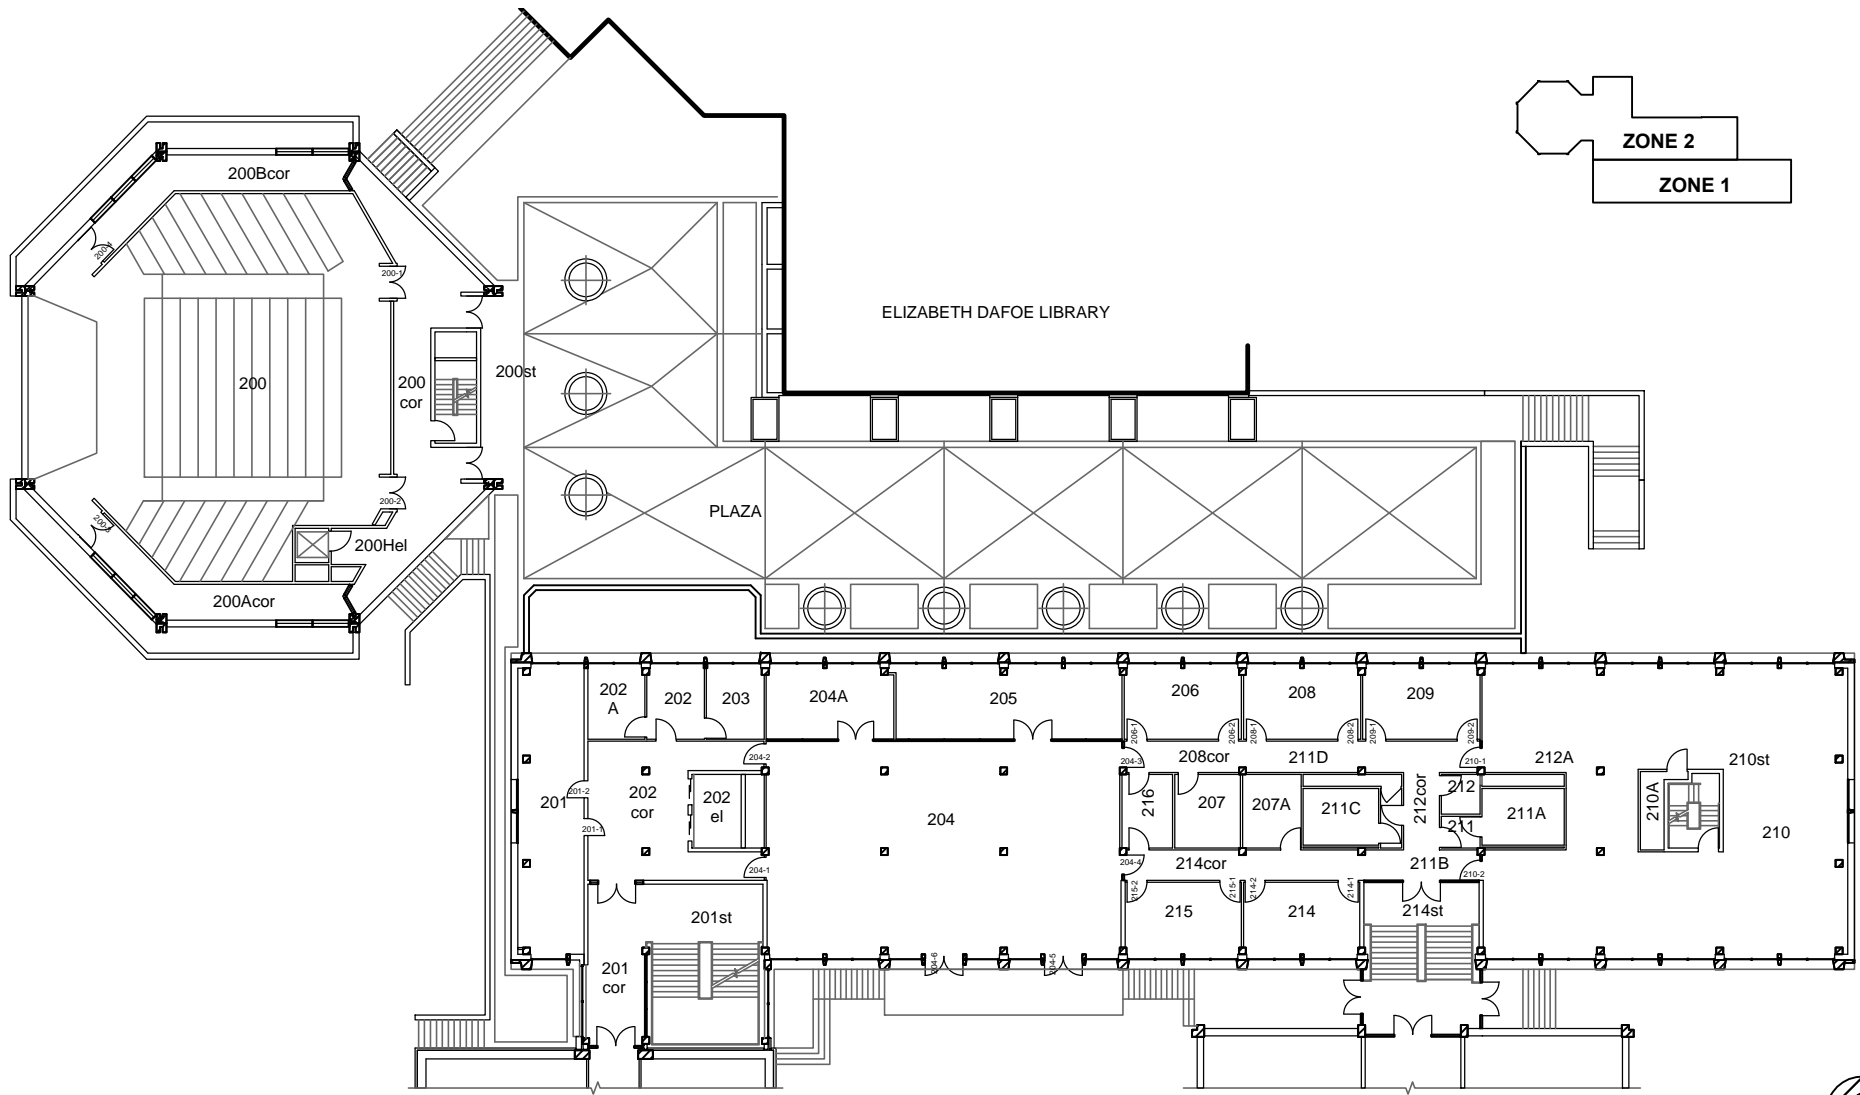

UNIVERSITY
OF MANITOBA

FLETCHER ARGUE BUILDING - 15 CHANCELLORS CIRCLE
111 - LEVEL 100 AREA June 12, 2017

Physical Plant Department
89 Freedman Crescent Winnipeg, MB

FLETCHER ARGUE BUILDING - 15 CHANCELLORS CIRCLE
111 - LEVEL 200 AREA **June 12, 2017**