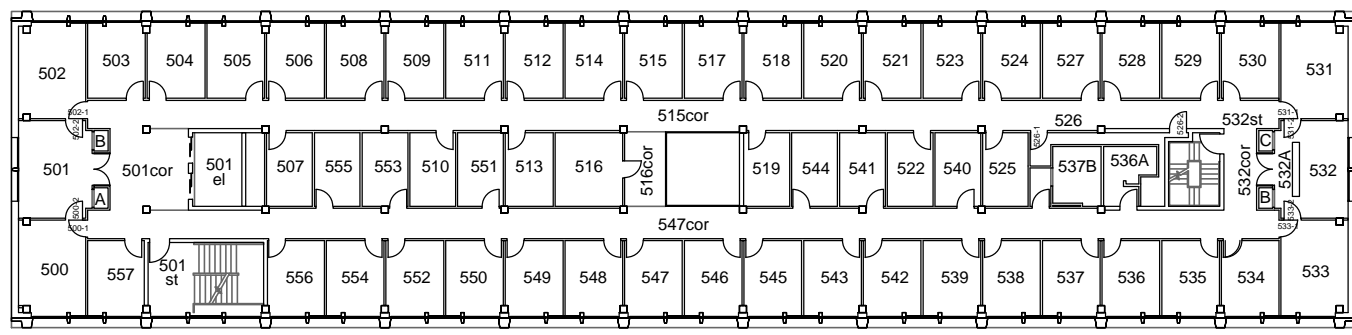

UNIVERSITY
OF MANITOBA

FLETCHER ARGUE BUILDING - 15 CHANCELLORS CIRCLE
111 - LEVEL 100 AREA June 12, 2017

Physical Plant Department
89 Freedman Crescent Winnipeg, MB

FLETCHER ARGUE BUILDING - 15 CHANCELLORS CIRCLE
111 - LEVEL 200 AREA **June 12, 2017**

**UNIVERSITY
OF MANITOBA**

**FLETCHER ARGUE BUILDING - 15 CHANCELLORS CIRCLE
111 - LEVEL 300 AREA June 12, 2017**

**Physical Plant Department
89 Freedman Crescent Winnipeg, MB**

**UNIVERSITY
OF MANITOBA**

FLETCHER ARGUE BUILDING - 15 CHANCELLORS CIRCLE
111 - LEVEL 400 AREA June 12, 2017

Physical Plant Department
 89 Freedman Crescent Winnipeg, MB

**UNIVERSITY
OF MANITOBA**

**FLETCHER ARGUE BUILDING - 15 CHANCELLORS CIRCLE
111 - LEVEL 400 AREA June 12, 2017**