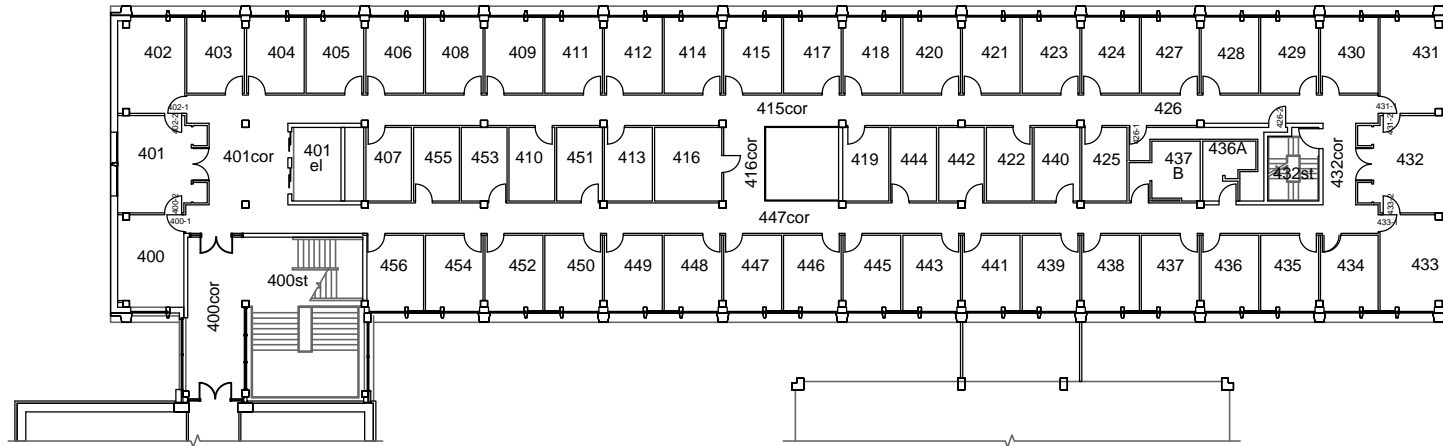

UNIVERSITY
OF MANITOBA

FLETCHER ARGUE BUILDING - 15 CHANCELLORS CIRCLE
111 - LEVEL 100 AREA June 12, 2017

Physical Plant Department
89 Freedman Crescent Winnipeg, MB

FLETCHER ARGUE BUILDING - 15 CHANCELLORS CIRCLE
111 - LEVEL 200 AREA **June 12, 2017**

**UNIVERSITY
OF MANITOBA**

**FLETCHER ARGUE BUILDING - 15 CHANCELLORS CIRCLE
111 - LEVEL 300 AREA June 12, 2017**

**Physical Plant Department
89 Freedman Crescent Winnipeg, MB**

**UNIVERSITY
OF MANITOBA**