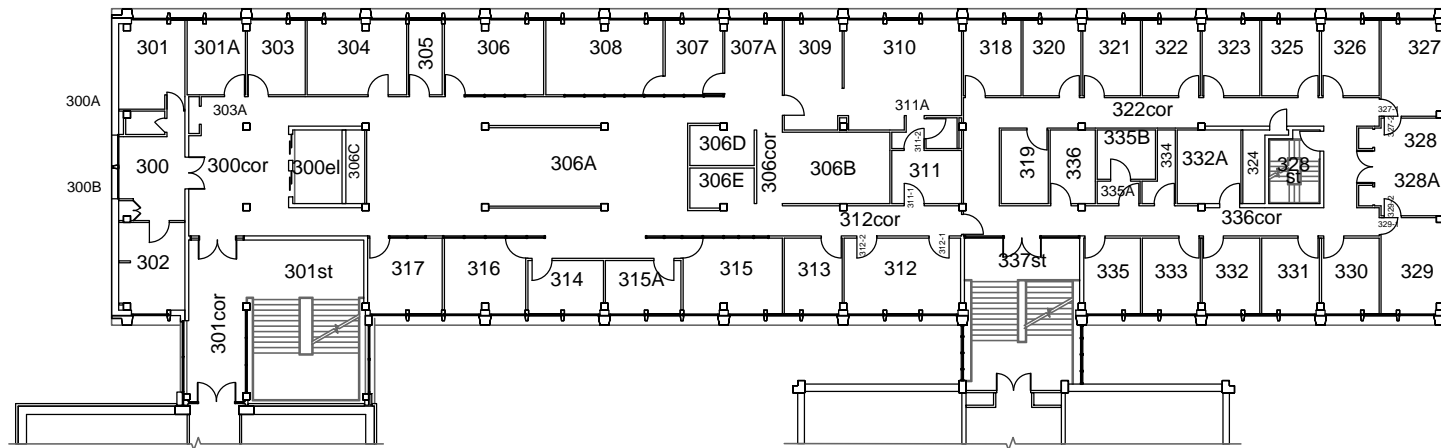

UNIVERSITY
OF MANITOBA

FLETCHER ARGUE BUILDING - 15 CHANCELLORS CIRCLE
111 - LEVEL 100 AREA June 12, 2017

Physical Plant Department
89 Freedman Crescent Winnipeg, MB

FLETCHER ARGUE BUILDING - 15 CHANCELLORS CIRCLE
111 - LEVEL 200 AREA **June 12, 2017**

**UNIVERSITY
OF MANITOBA**

**FLETCHER ARGUE BUILDING - 15 CHANCELLORS CIRCLE
111 - LEVEL 300 AREA June 12, 2017**

**Physical Plant Department
89 Freedman Crescent Winnipeg, MB**

**UNIVERSITY
OF MANITOBA**