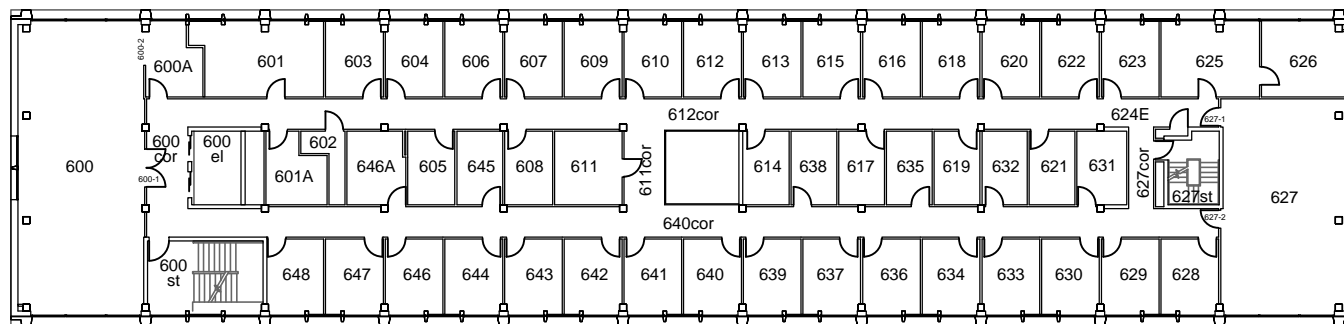

FLETCHER ARGUE BUILDING - 15 CHANCELLORS CIRCLE
111 - LEVEL 400 AREA June 12, 2017

Physical Plant Department
 89 Freedman Crescent Winnipeg, MB

**UNIVERSITY
OF MANITOBA**

**FLETCHER ARGUE BUILDING - 15 CHANCELLORS CIRCLE
111 - LEVEL 400 AREA June 12, 2017**

**Physical Plant Department
89 Freedman Crescent Winnipeg, MB**

**UNIVERSITY
OF MANITOBA**

**FLETCHER ARGUE BUILDING - 15 CHANCELLORS CIRCLE
111 - LEVEL 600 AREA June 12, 2017**

**Physical Plant Department
89 Freedman Crescent Winnipeg, MB**