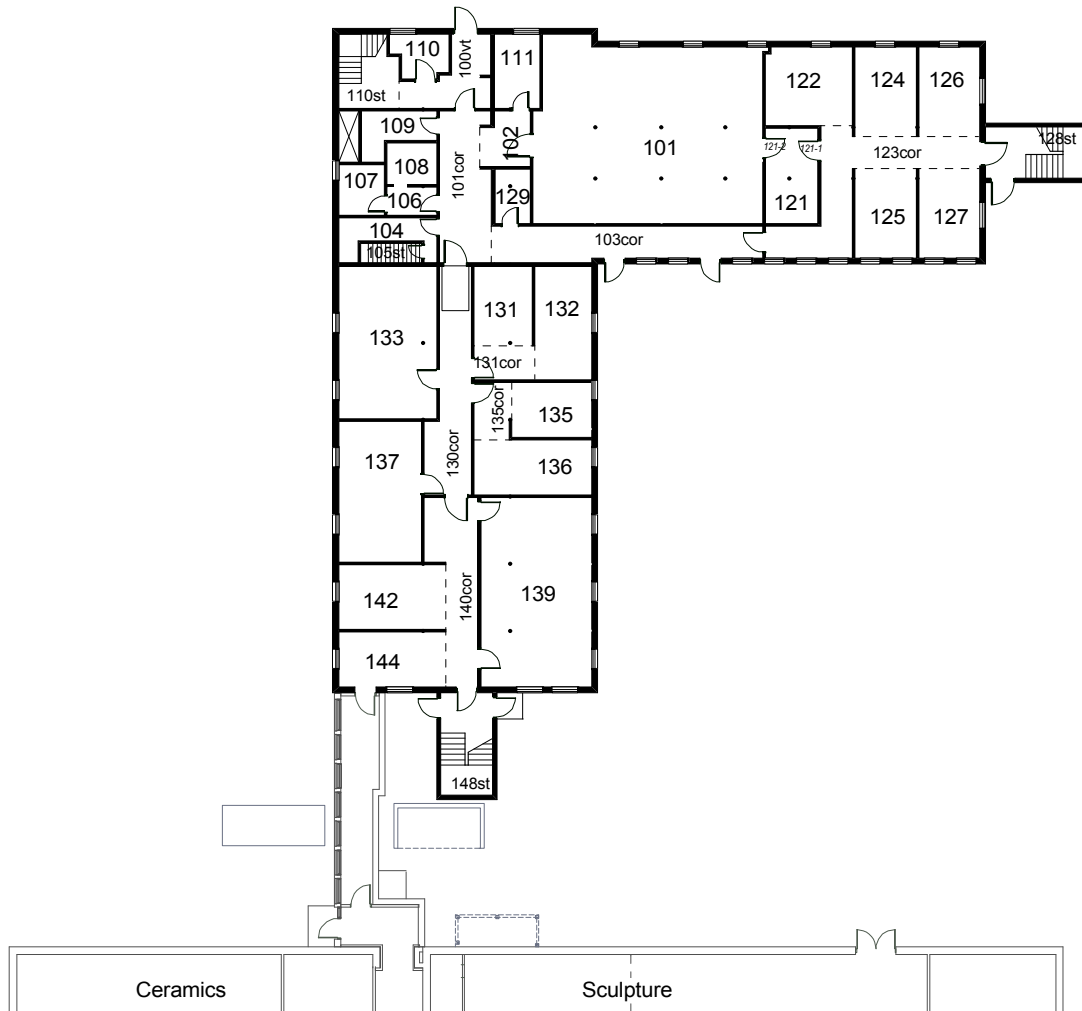

DAIRY BARN ART STUDIO - 028
000 LEVEL

MARCH 9, 2005

**DAIRY BARN
ART STUDIO
028**

100 LEVEL

21 SERVICE STREET 3S

AUGUST 22, 2014

**DAIRY BARN
ART STUDIO
028**

100 LEVEL

21 SERVICE STREET 3S

AUGUST 22, 2014

DAIRY BARN ART STUDIO - 028
200 LEVEL

MARCH 9, 2005