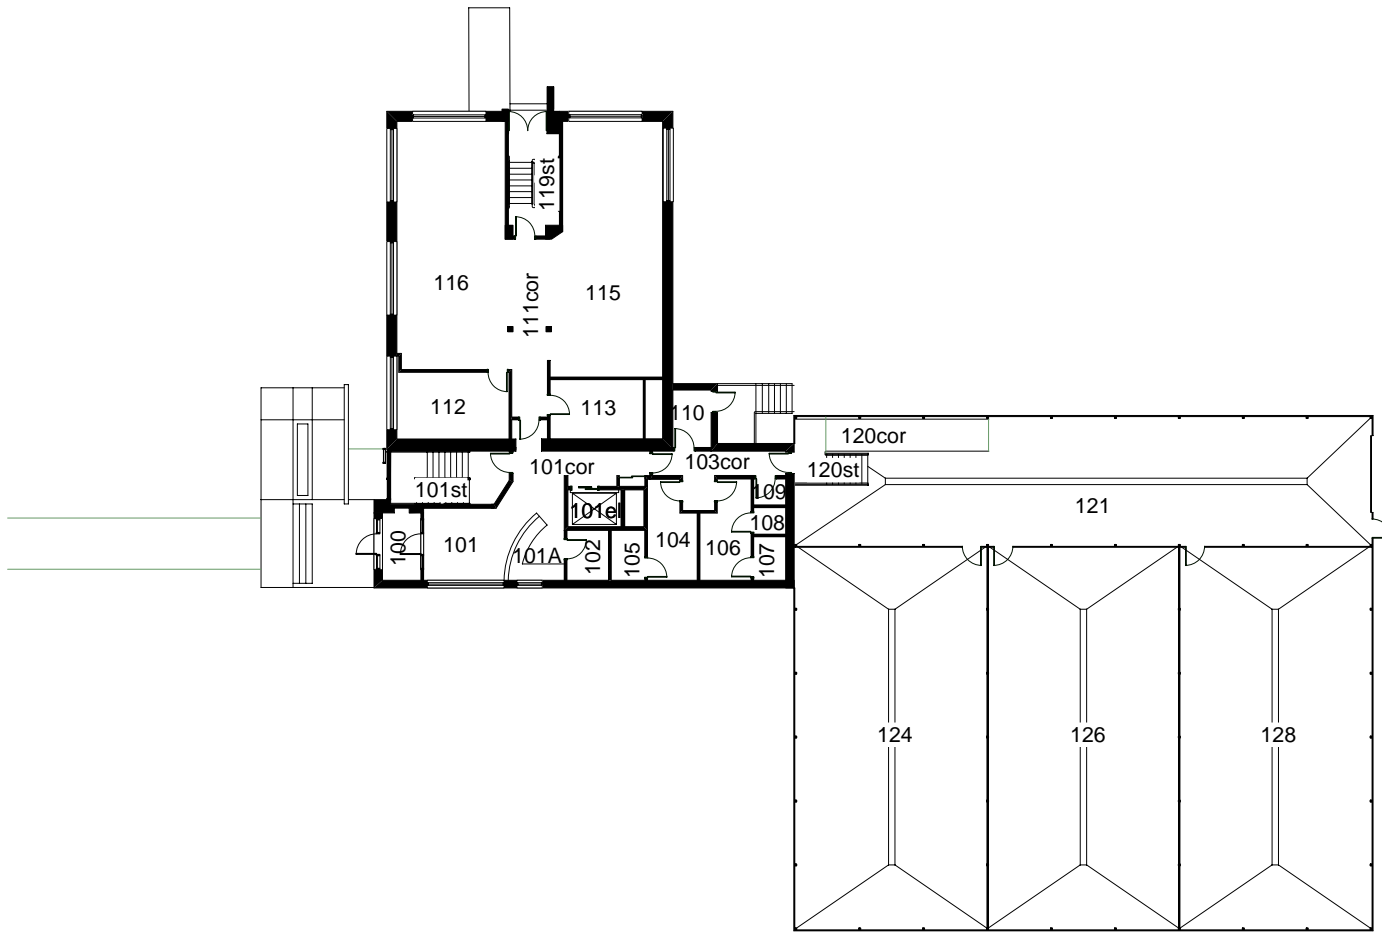

CROP TECHNOLOGY CENTRE - 020
000 LEVEL

194 DAFOE ROAD

JANUARY 24, 2007

CROP TECHNOLOGY CENTRE - 020
100 LEVEL

194 DAFOE ROAD

OCTOBER 5, 2005

CROP TECHNOLOGY CENTRE - 020

200 LEVEL

194 DAFOE ROAD

OCTOBER 13, 2006