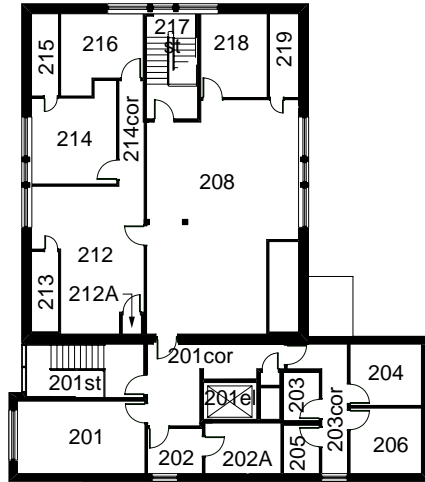

CROP TECHNOLOGY CENTRE - 020
000 LEVEL

194 DAFOE ROAD

JANUARY 24, 2007

CROP TECHNOLOGY CENTRE - 020
100 LEVEL

194 DAFOE ROAD

OCTOBER 5, 2005

CROP TECHNOLOGY CENTRE - 020

200 LEVEL