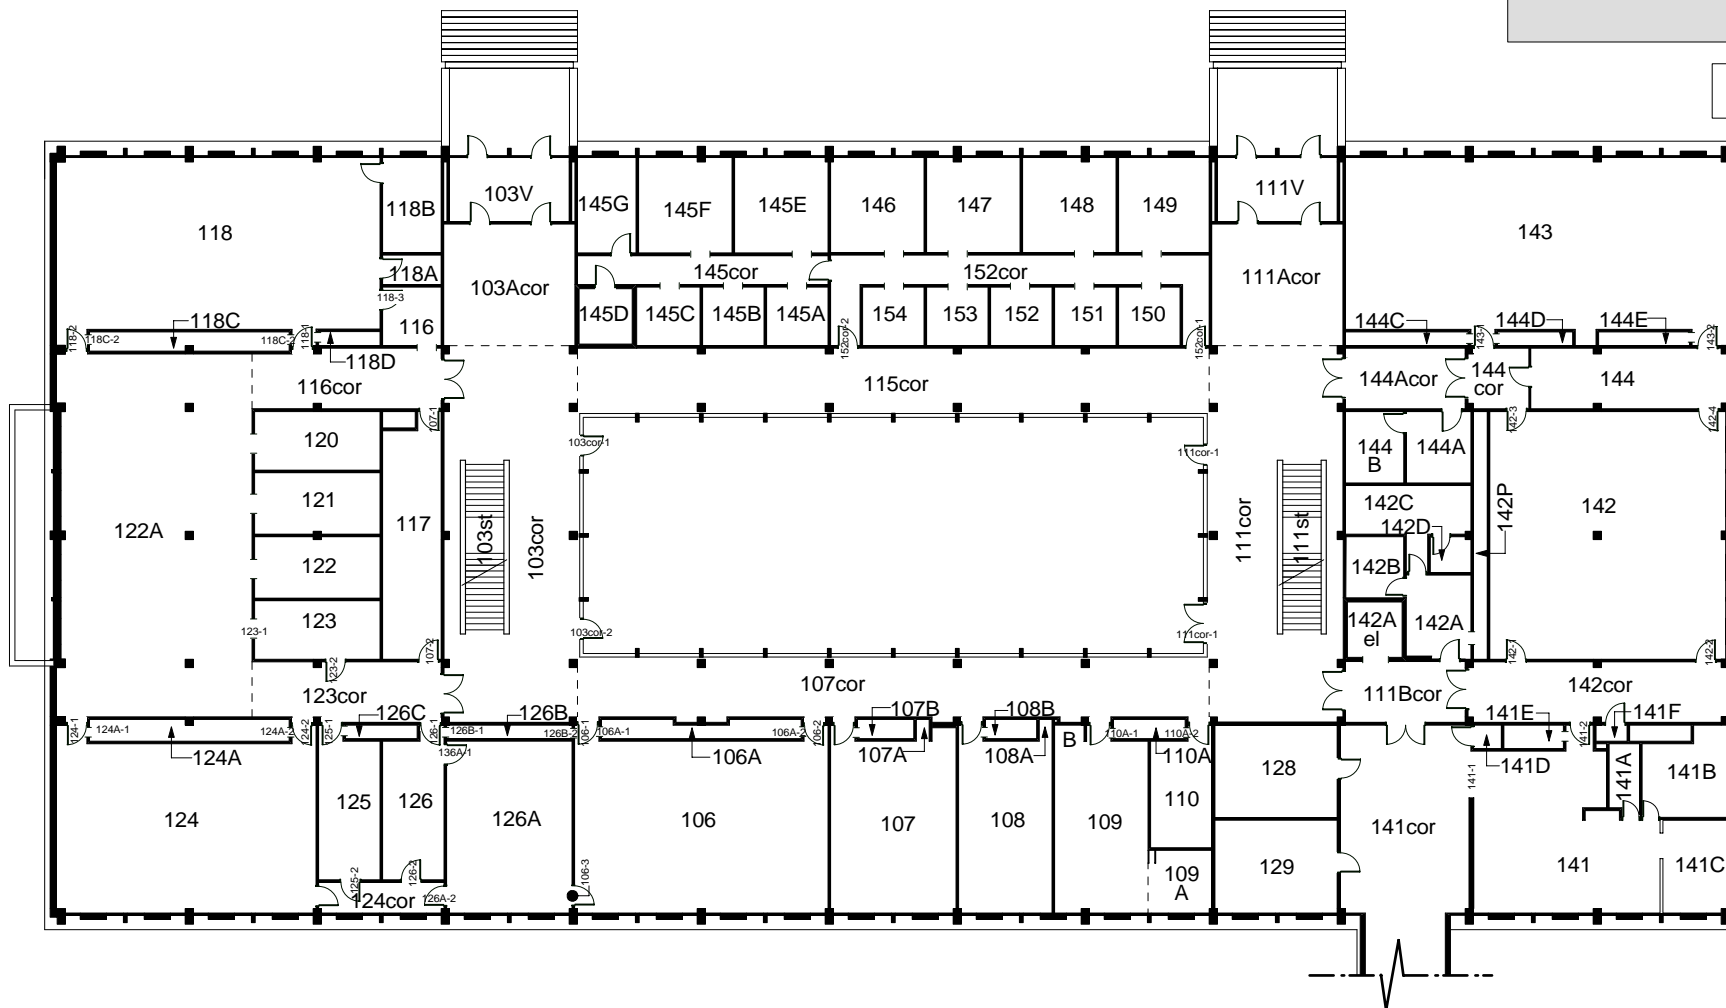

AGRICULTURE TUNNEL - 015

000 LEVEL - TUNNEL

12 DAFOE ROAD

FEBRUARY 16, 2005

ANIMAL SCIENCE / ENTOMOLOGY - 015
000 LEVEL - ZONE 1

12 DAFOE ROAD

NOVEMBER 6, 2006

ZONE 1

ZONE 2

ANIMAL SCIENCE / ENTOMOLOGY - 015

100 LEVEL - ZONE 1

12 DAFOE ROAD

OCTOBER 8, 2010

ANIMAL SCIENCE / ENTOMOLOGY - 015
100 LEVEL - ZONE 1
 12 DAFOE ROAD

OCTOBER 8, 2010

**ANIMAL SCIENCE / ENTOMOLOGY - 015
200 LEVEL - ZONE 1**