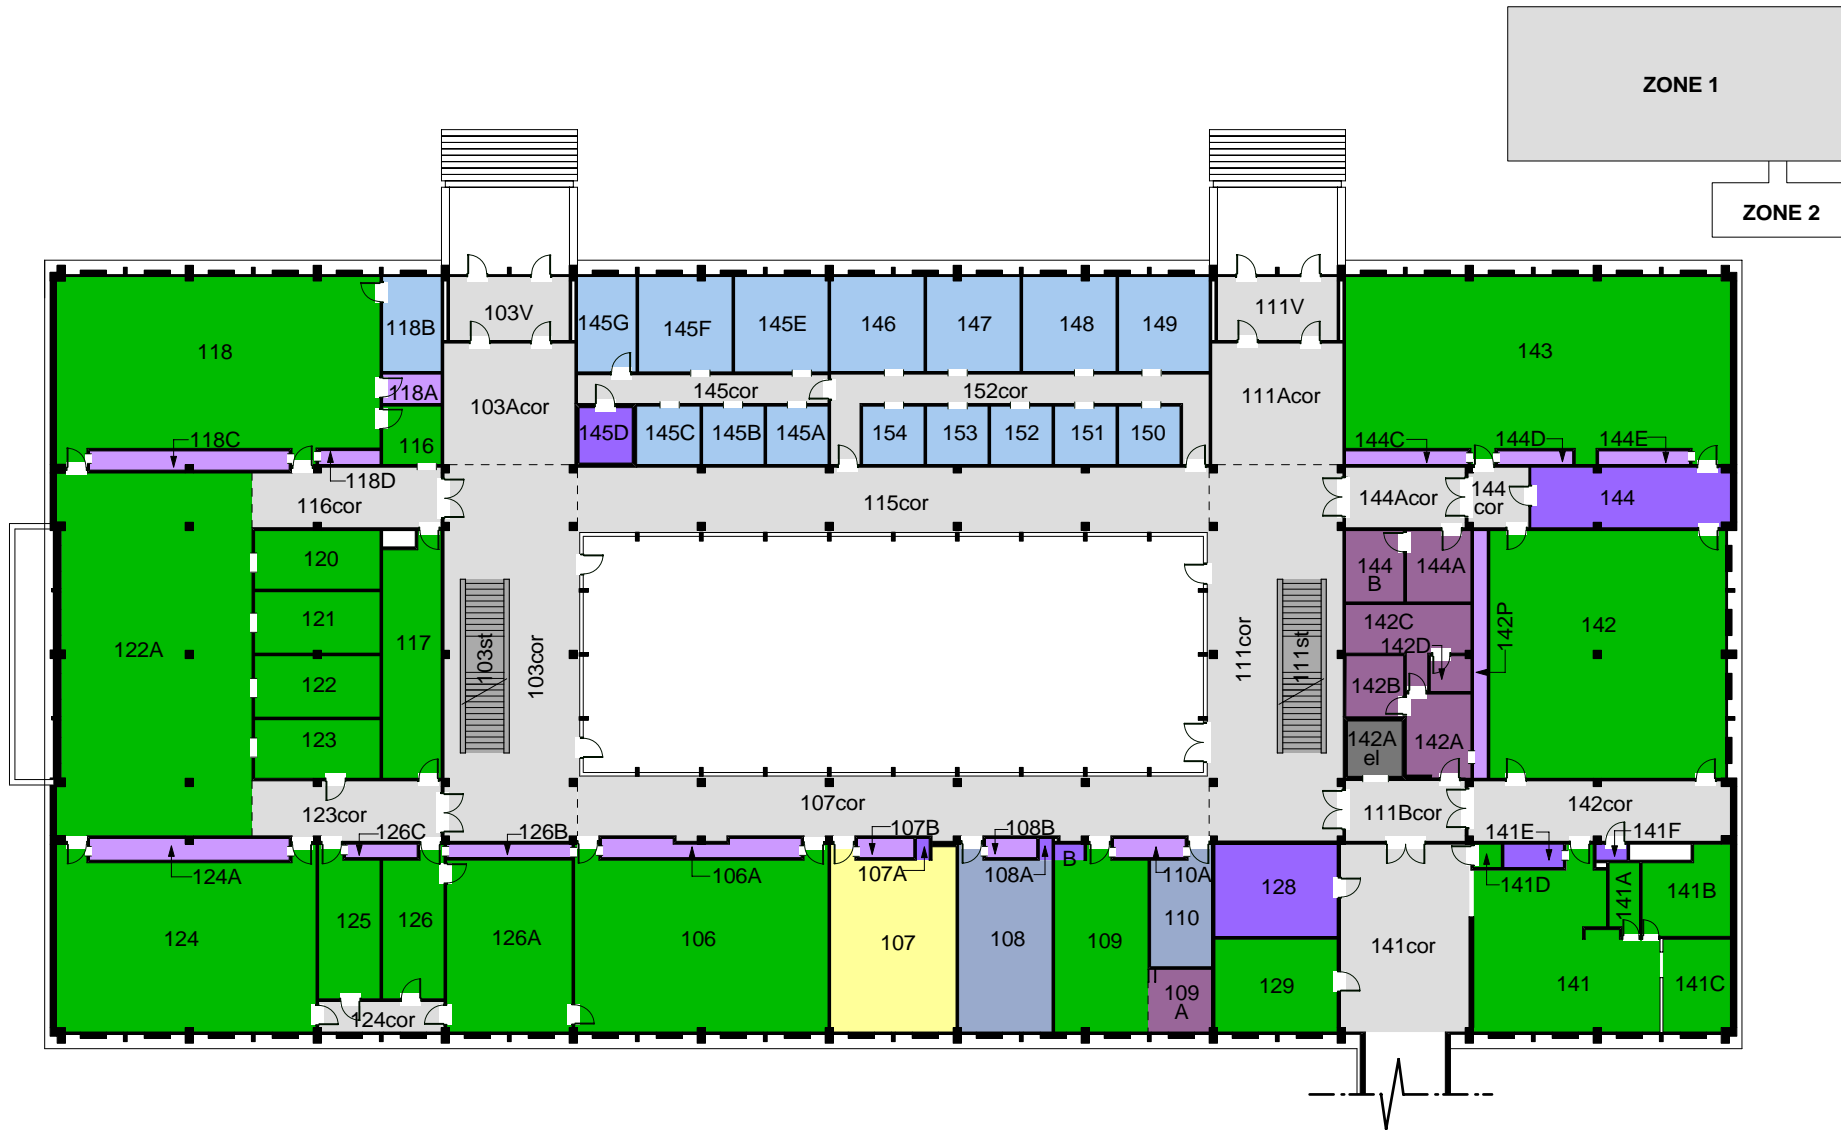

ZONE 2

ANIMAL SCIENCE / ENTOMOLOGY - 015

100 LEVEL - ZONE 1

12 DAFOE ROAD

OCTOBER 8, 2010

ANIMAL SCIENCE / ENTOMOLOGY - 015
100 LEVEL - ZONE 1
 12 DAFOE ROAD

OCTOBER 8, 2010

**ANIMAL SCIENCE / ENTOMOLOGY - 015
200 LEVEL - ZONE 1**

ANIMAL SCIENCE / ENTOMOLOGY - 015

000 LEVEL - ZONE 2

12 DAFOE ROAD

MARCH 1, 2005

ANIMAL SCIENCE / ENTOMOLOGY - 015

100 LEVEL - ZONE 2

12 DAFOE ROAD

MARCH 9, 2005