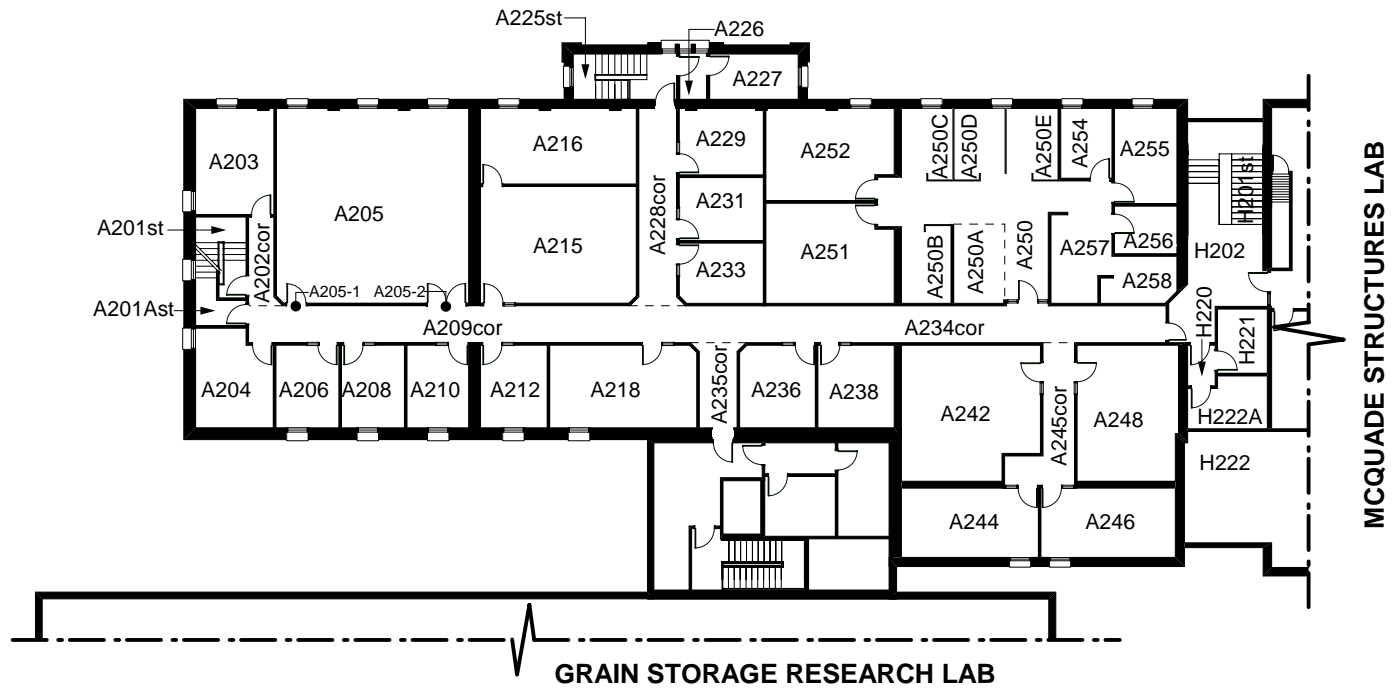

**AGRICULTURAL & CIVIL ENGINEERING BUILDING - 012**

**100 LEVEL**

**96 DAFOE ROAD**

NOVEMBER 1, 2007

**AGRICULTURAL & CIVIL ENGINEERING BUILDING - 012**

**200 LEVEL**

**96 DAFOE ROAD**

MARCH 1, 2005

**AGRICULTURAL & CIVIL ENGINEERING BUILDING - 012**

**300 LEVEL**  
**96 DAFOE ROAD**

SEPTEMBER 30, 2010

**AGRICULTURAL & CIVIL ENGINEERING BUILDING - 012**

**300 LEVEL**

**96 DAFOE ROAD**

SEPTEMBER 30, 2010