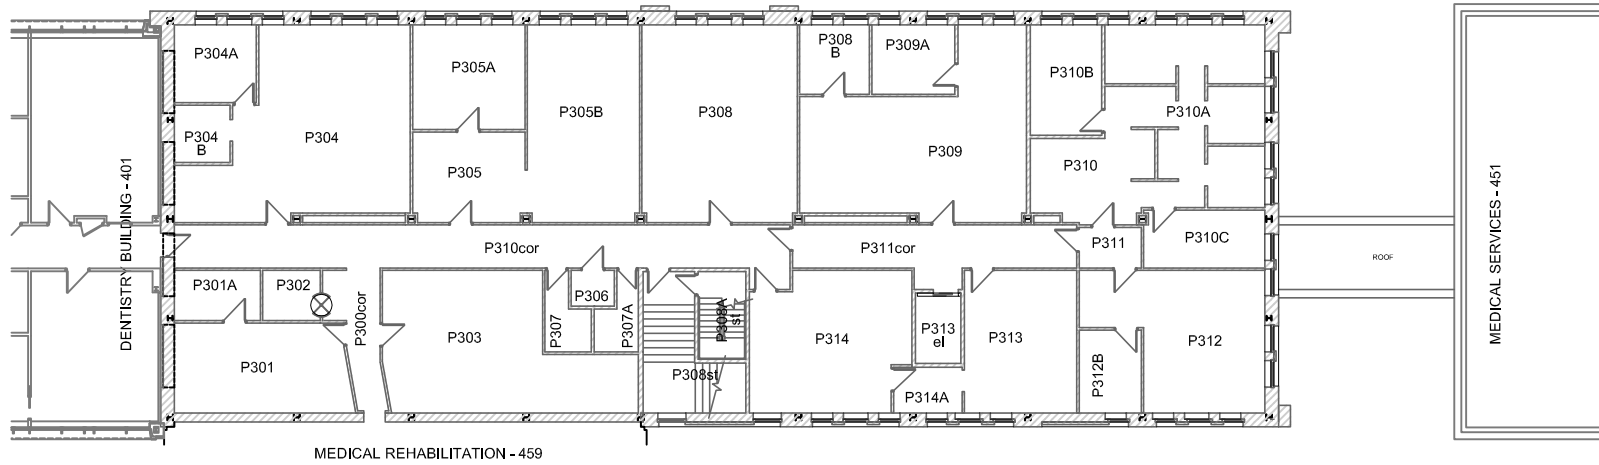

PATHOLOGY BUILDING- 461
000 LEVEL

770 BANNATYNE AVE

DECEMBER 3, 2010

PATHOLOGY BUILDING - 461
100 LEVEL

770 BANNATYNE AVE

MAY 10, 2013

PATHOLOGY BUILDING - 461
200 LEVEL
 770 BANNATYNE AVE

DECEMBER 10, 2010

PATHOLOGY BUILDING - 461
300 LEVEL

770 BANNATYNE AVENUE
 0 (FT) 50

PATHOLOGY BUILDING - 461
400 LEVEL

770 BANNATYNE AVE

NOVEMBER 15, 2008