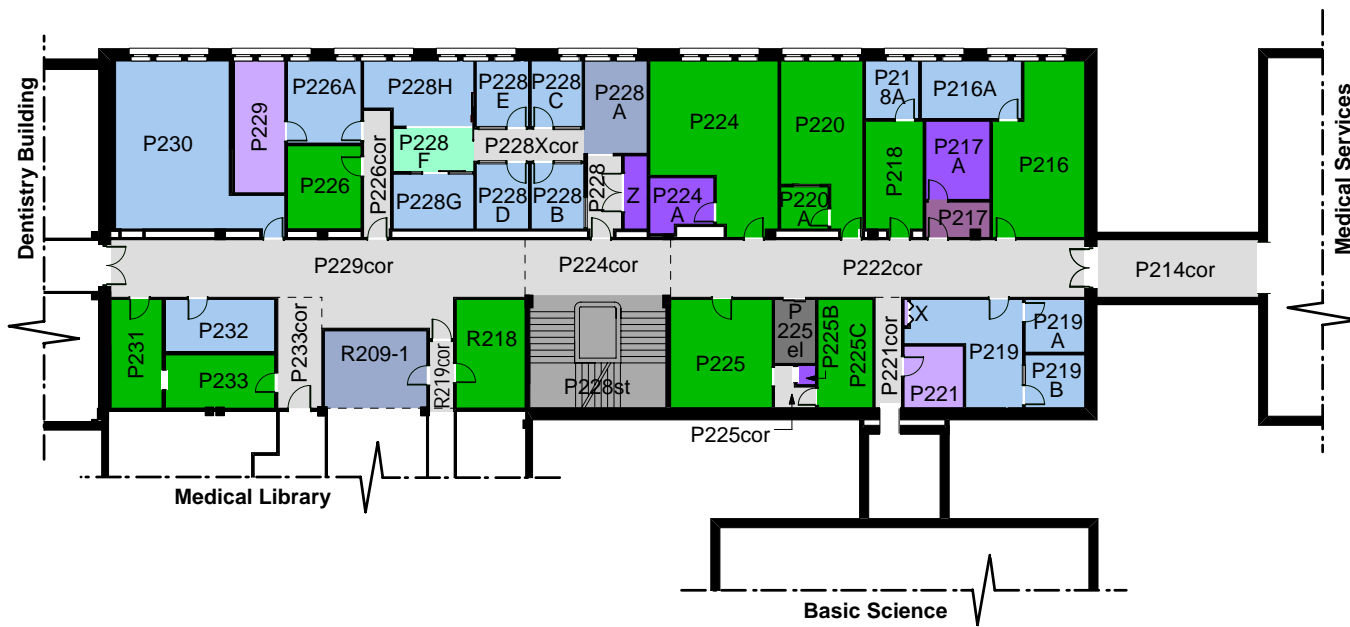

PATHOLOGY BUILDING- 461
000 LEVEL

770 BANNATYNE AVE

DECEMBER 3, 2010

PATHOLOGY BUILDING - 461
100 LEVEL

770 BANNATYNE AVE

MAY 10, 2013

PATHOLOGY BUILDING - 461
200 LEVEL
 770 BANNATYNE AVE

DECEMBER 10, 2010

PATHOLOGY BUILDING - 461
300 LEVEL

770 BANNATYNE AVENUE
 0 (FT) 50

PATHOLOGY BUILDING - 461
400 LEVEL

770 BANNATYNE AVE

NOVEMBER 15, 2008