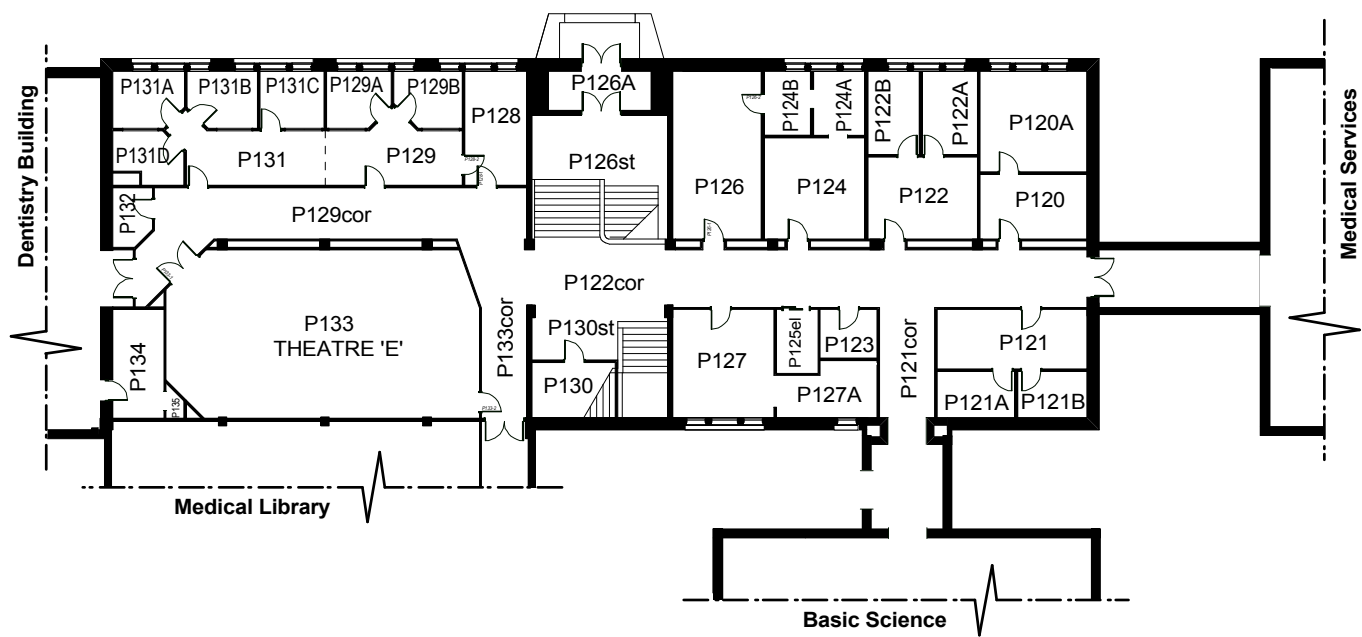

PATHOLOGY BUILDING- 461
000 LEVEL

770 BANNATYNE AVE

DECEMBER 3, 2010

PATHOLOGY BUILDING - 461
100 LEVEL

770 BANNATYNE AVE

MAY 10, 2013

PATHOLOGY BUILDING - 461
200 LEVEL
 770 BANNATYNE AVE

DECEMBER 10, 2010

PATHOLOGY BUILDING - 461
300 LEVEL

770 BANNATYNE AVENUE
 0 (FT) 50

PATHOLOGY BUILDING - 461
400 LEVEL

770 BANNATYNE AVE

NOVEMBER 15, 2008