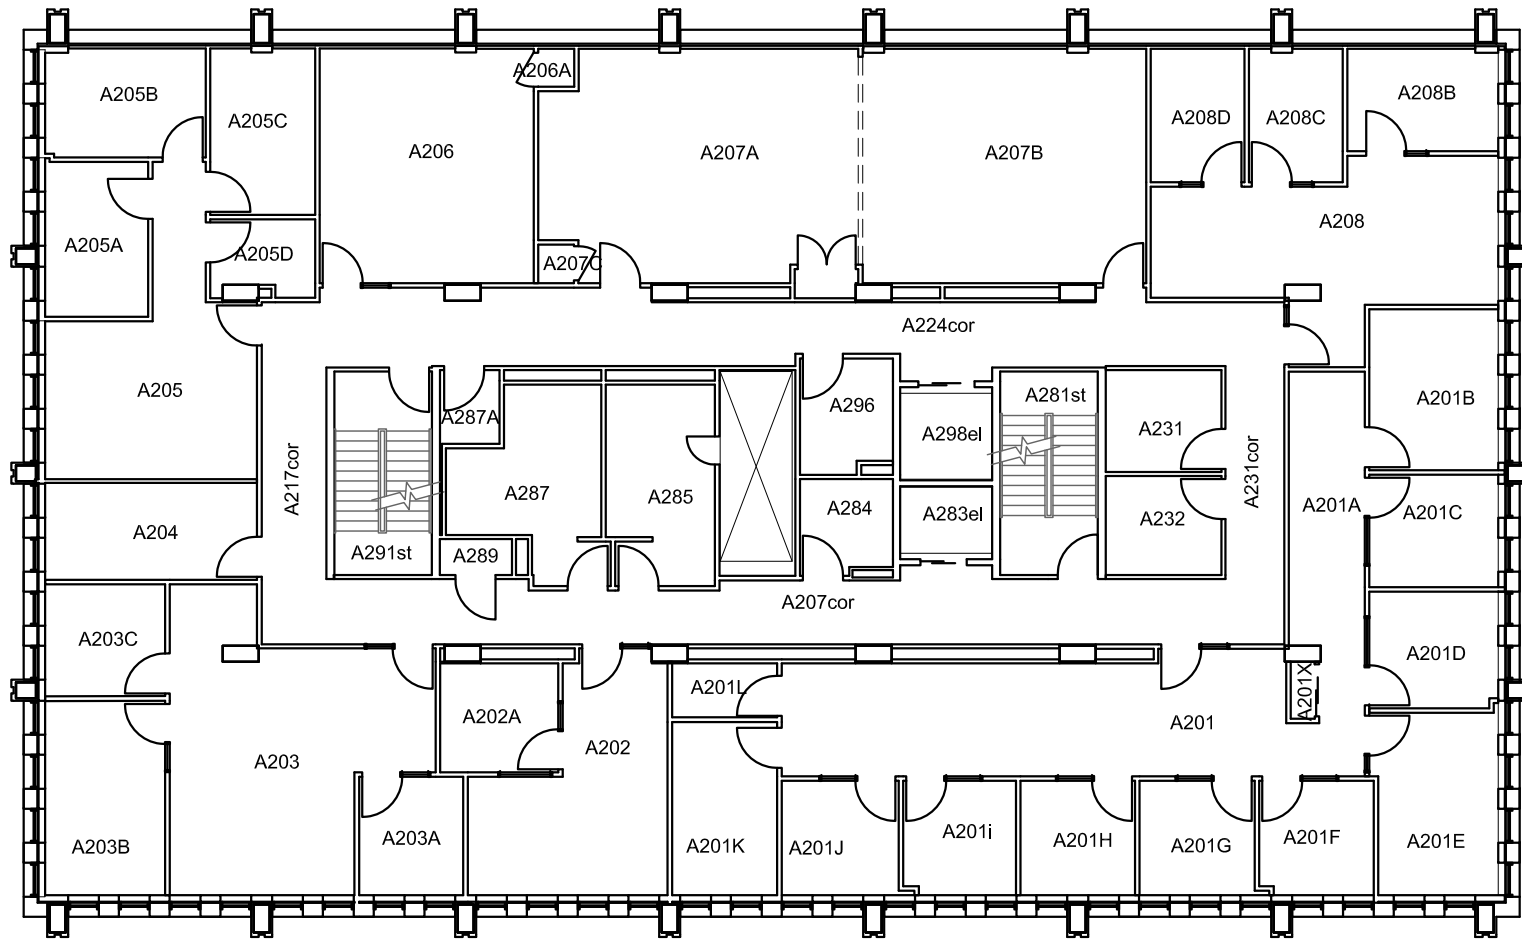

2019/03/26

UNIVERSITY
OF MANITOBA

CHOWN BUILDING - 457
753 McDERMOT AVENUE, WINNIPEG MB
LEVEL 200

Physical Plant Department
89 Freedman Crescent Winnipeg, MB