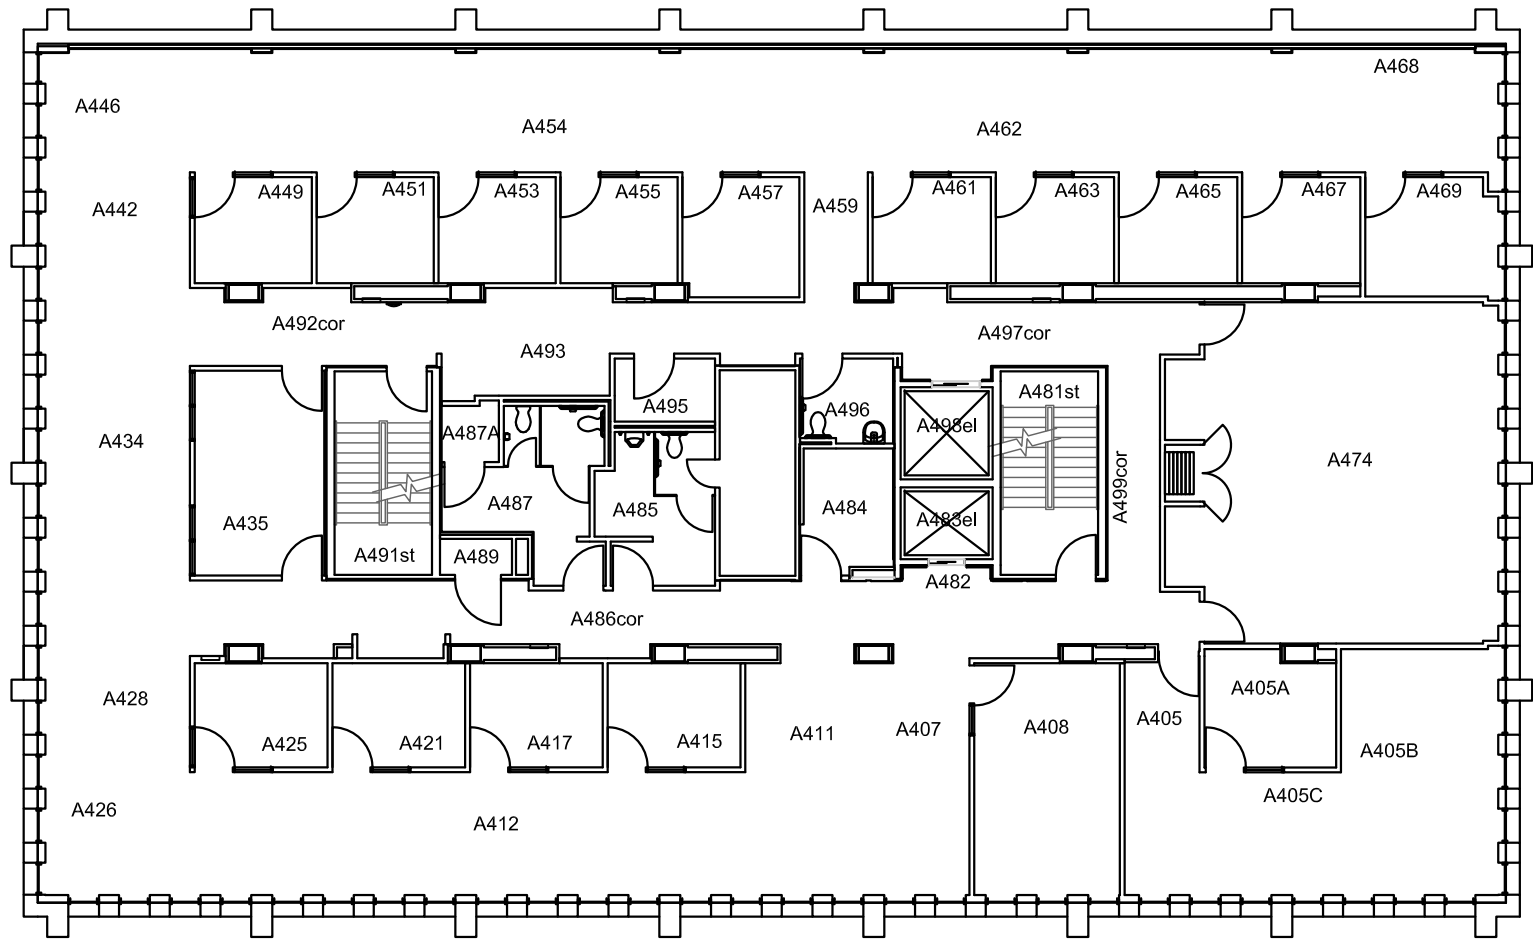

2019/02/11

UNIVERSITY
OF MANITOBA

CHOWN BUILDING - 457
753 McDERMOT AVENUE, WINNIPEG MB
LEVEL 300

Physical Plant Department
89 Freedman Crescent Winnipeg, MB

2019/02/11

UNIVERSITY
OF MANITOBA

CHOWN BUILDING - 457
753 McDERMOT AVENUE, WINNIPEG MB
LEVEL 400