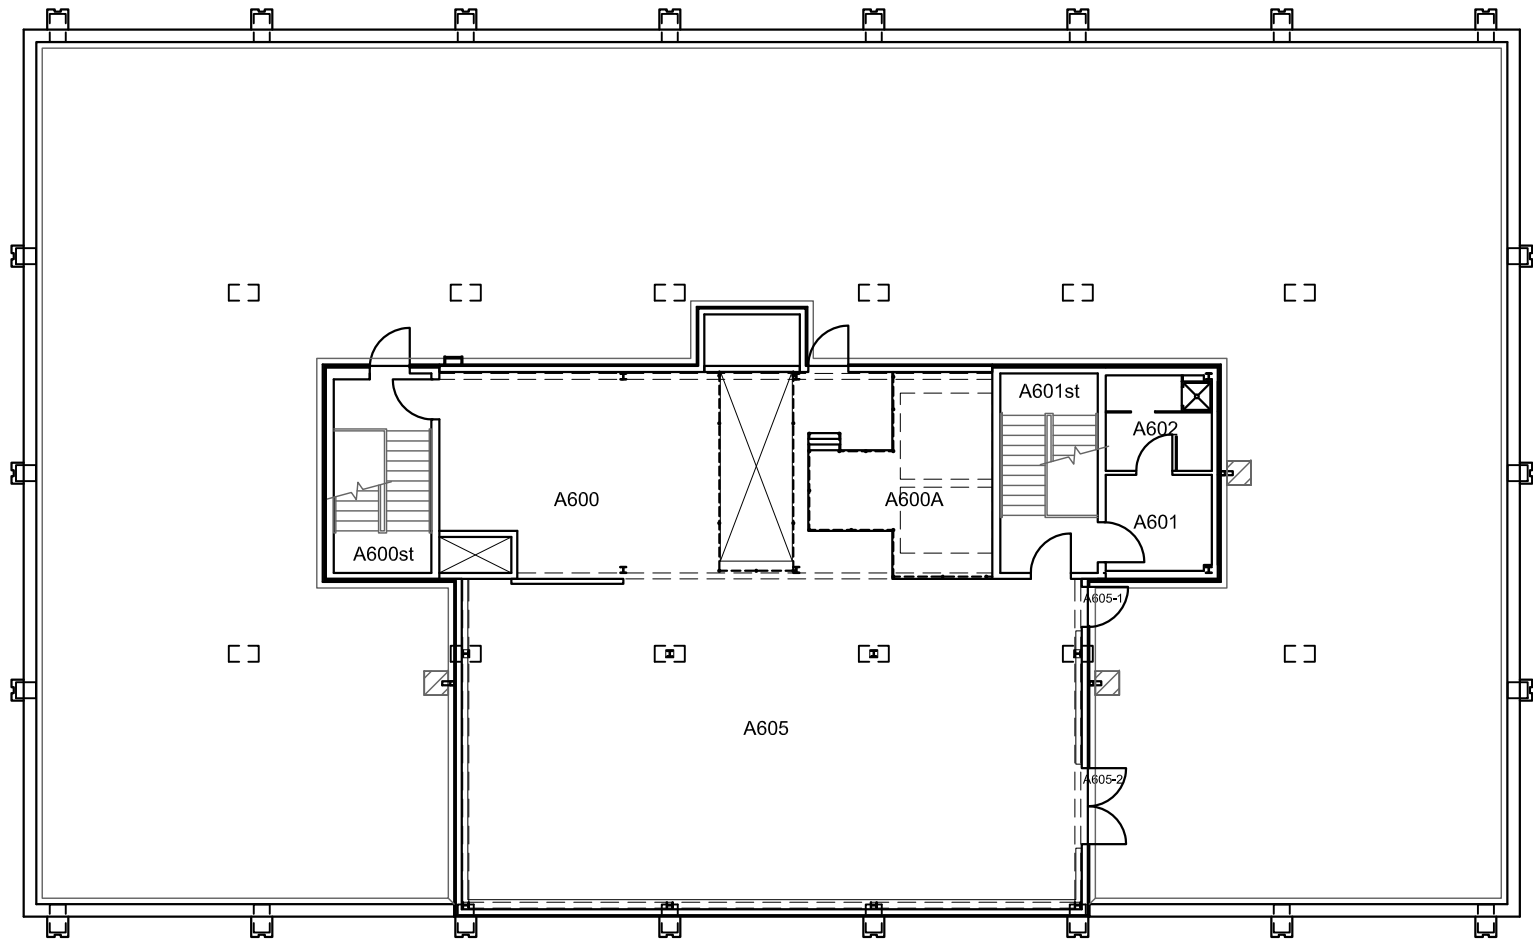

Physical Plant Department
89 Freedman Crescent Winnipeg, MB

2019/02/12

UNIVERSITY
OF MANITOBA

CHOWN BUILDING - 457
753 McDERMOT AVENUE, WINNIPEG MB
LEVEL 500

Physical Plant Department
89 Freedman Crescent Winnipeg, MB