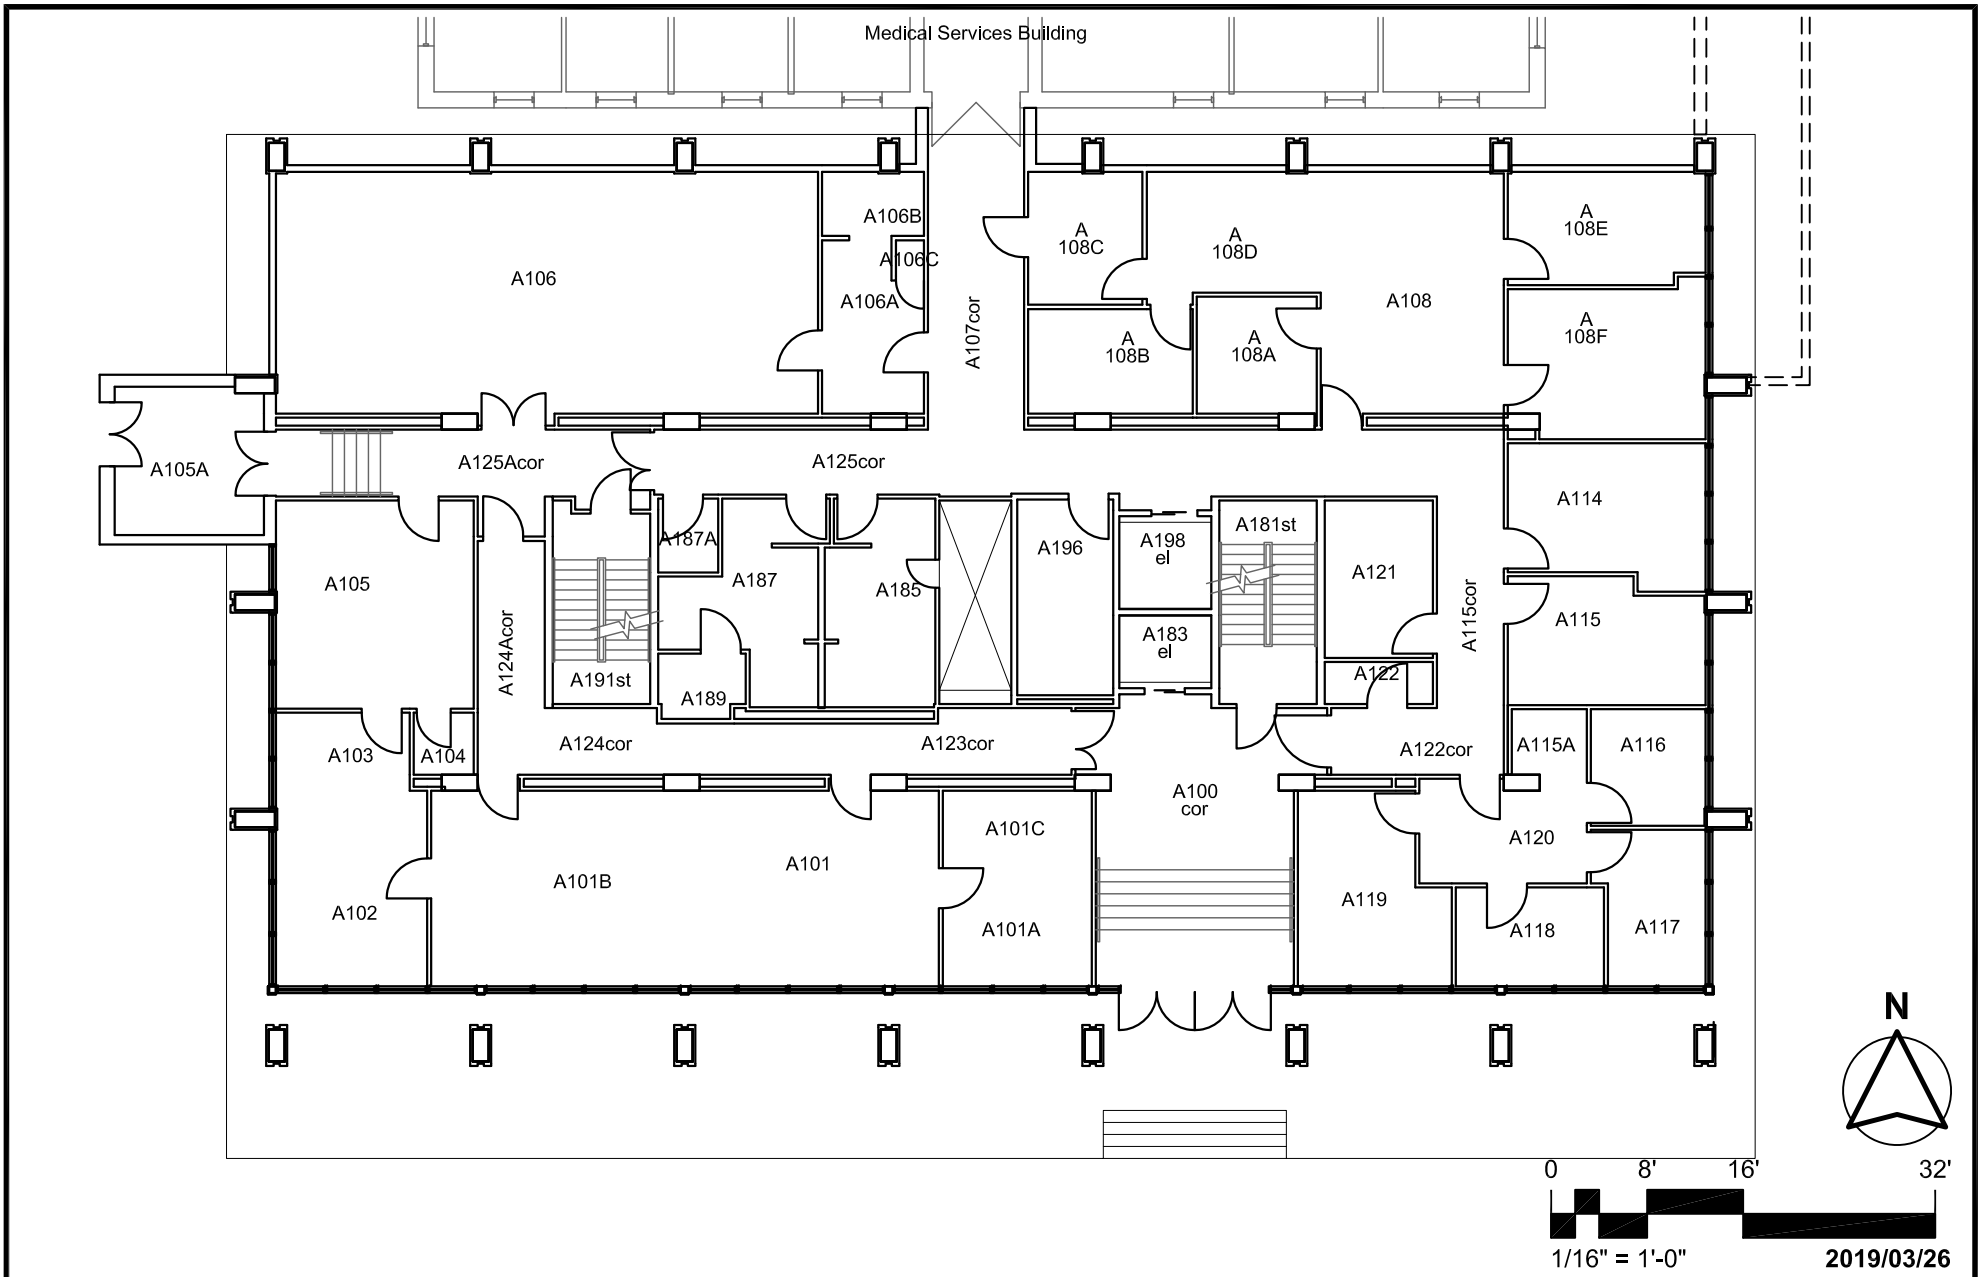

UNIVERSITY
OF MANITOBA

CHOWN BUILDING - 457
753 McDERMOT AVENUE, WINNIPEG MB
LEVEL 000

Physical Plant Department
89 Freedman Crescent Winnipeg, MB

UNIVERSITY
OF MANITOBA

CHOWN BUILDING - 457
753 McDERMOT AVENUE, WINNIPEG MB
LEVEL 100