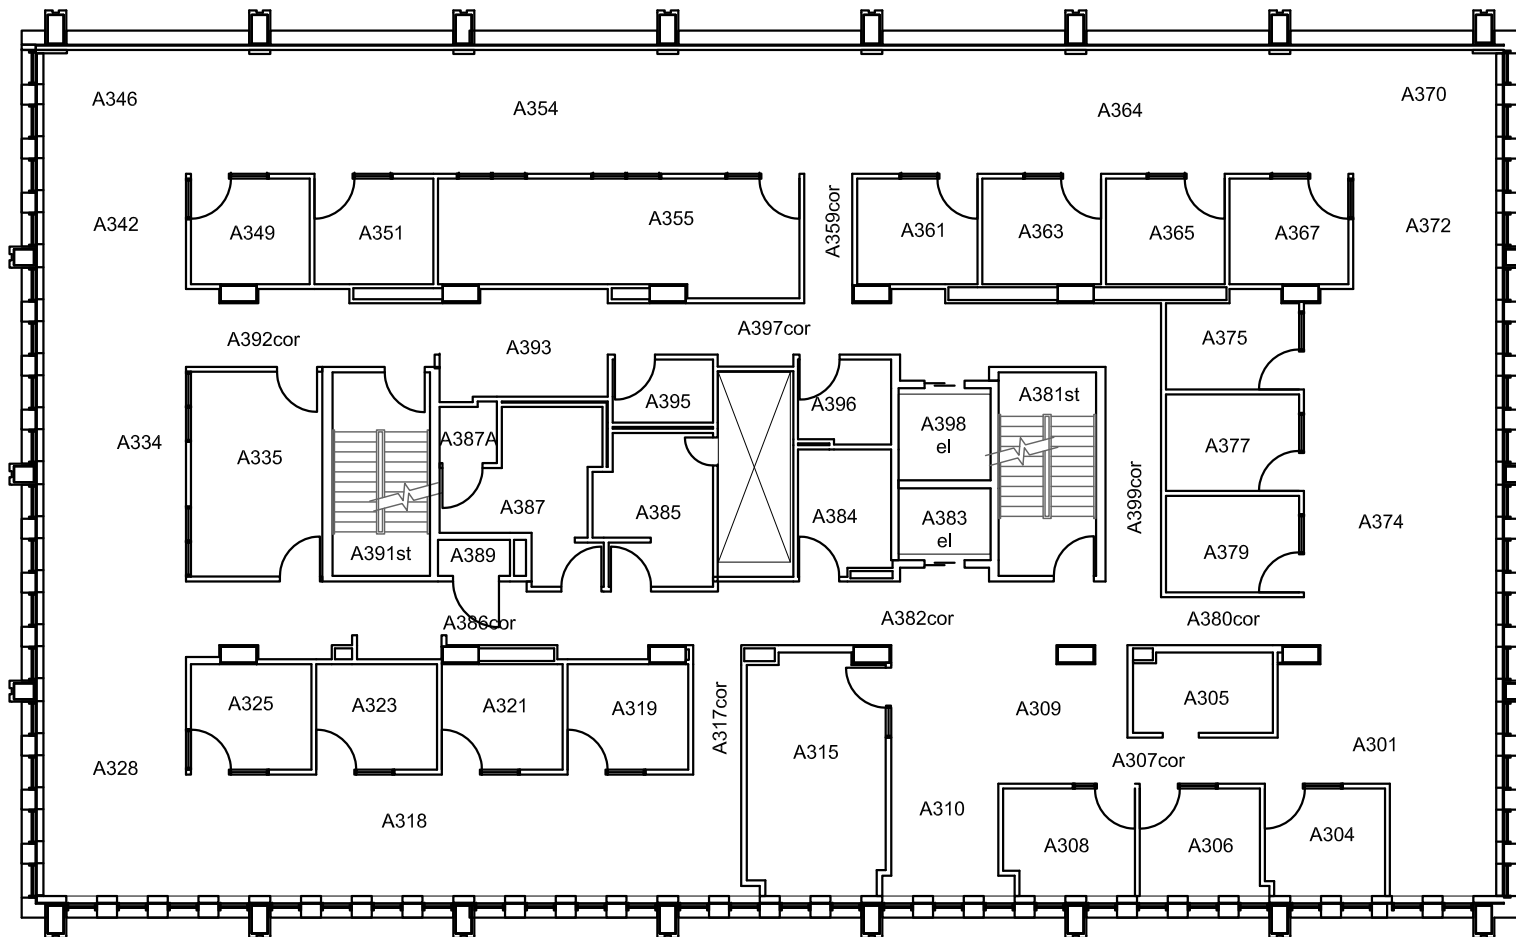

Physical Plant Department
89 Freedman Crescent Winnipeg, MB

2019/03/26

UNIVERSITY
OF MANITOBA

CHOWN BUILDING - 457
753 McDERMOT AVENUE, WINNIPEG MB
LEVEL 200

Physical Plant Department
89 Freedman Crescent Winnipeg, MB