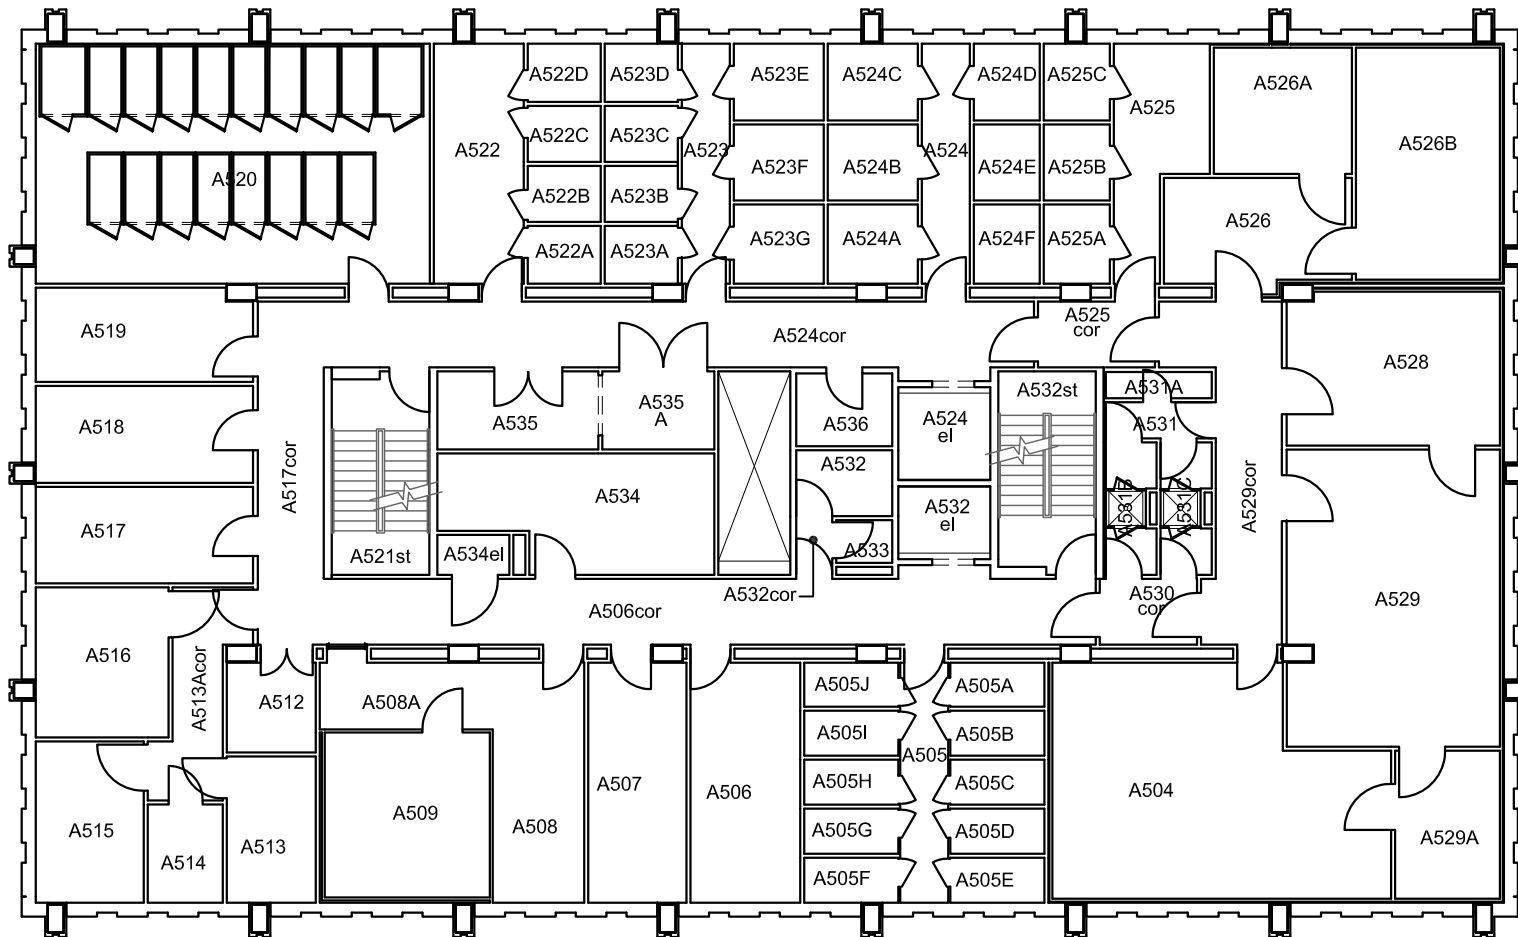

2019/02/12

UNIVERSITY
OF MANITOBA

CHOWN BUILDING - 457
753 McDERMOT AVENUE, WINNIPEG MB
LEVEL 500

Physical Plant Department
89 Freedman Crescent Winnipeg, MB