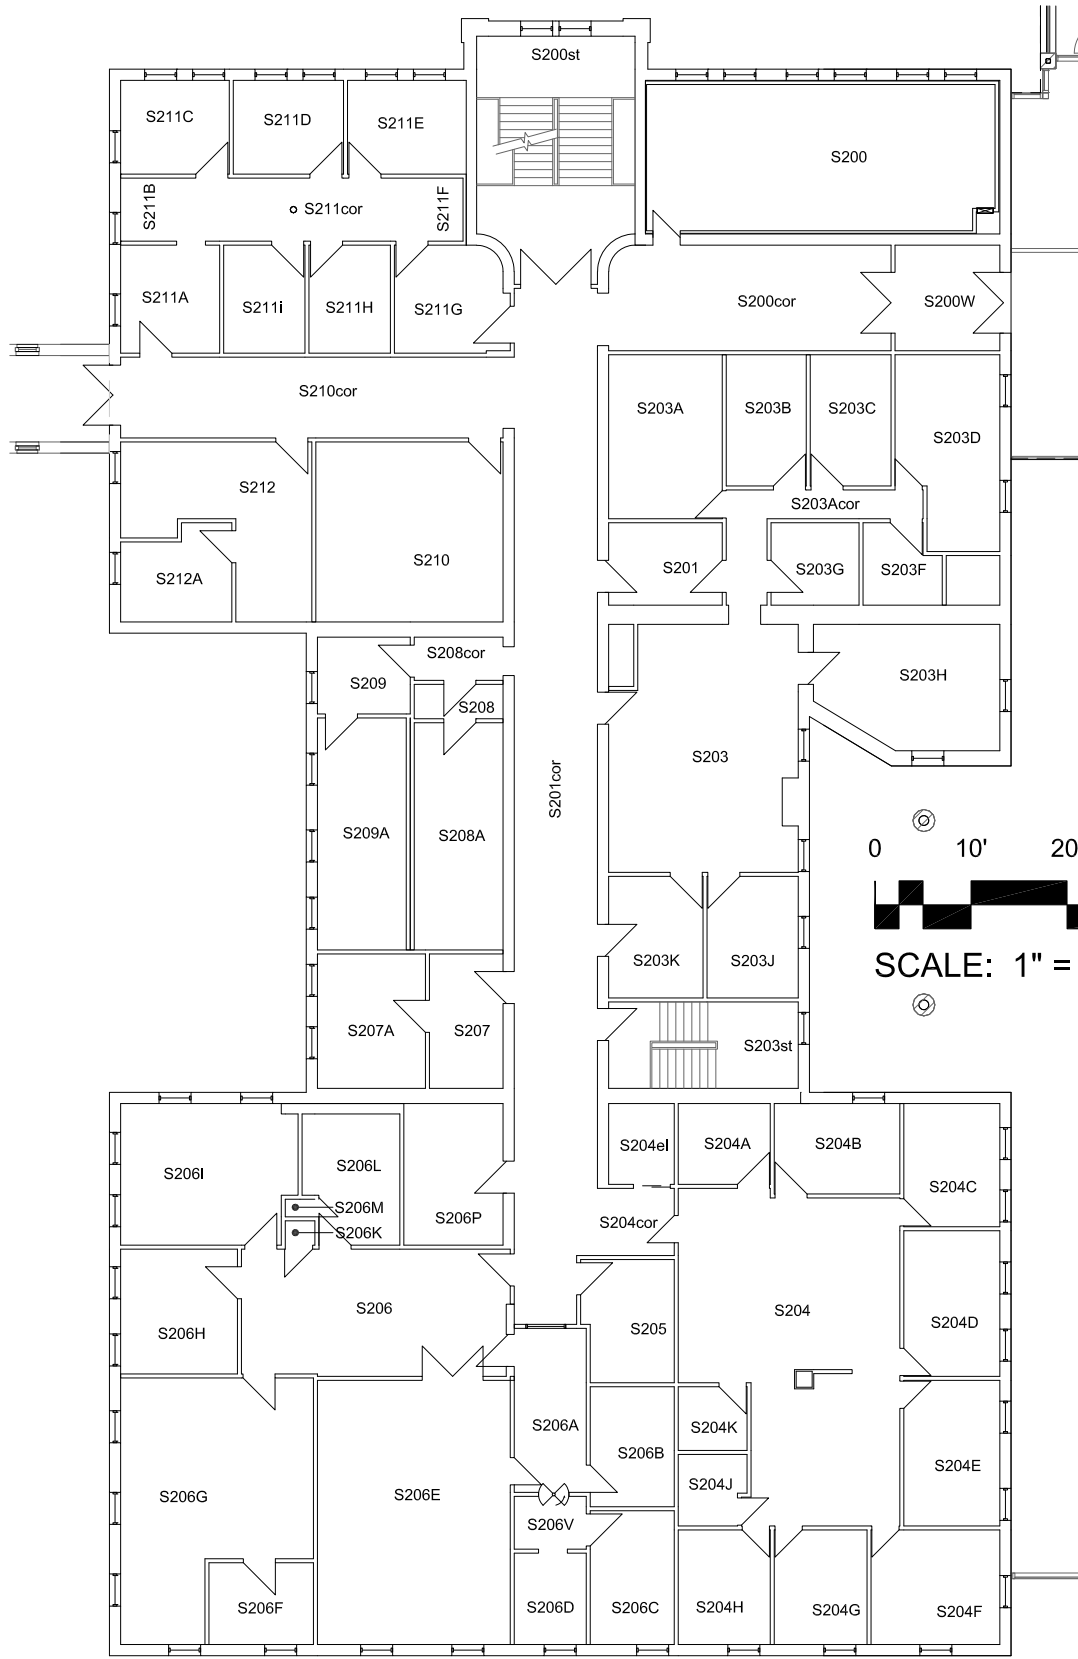

2020/03/03

University of Manitoba | Physical Plant Department
Architectural and Engineering Services

MEDICAL SERVICES - 451
750 BANNATYNE AVENUE, WINNIPEG, MB
LEVEL 200