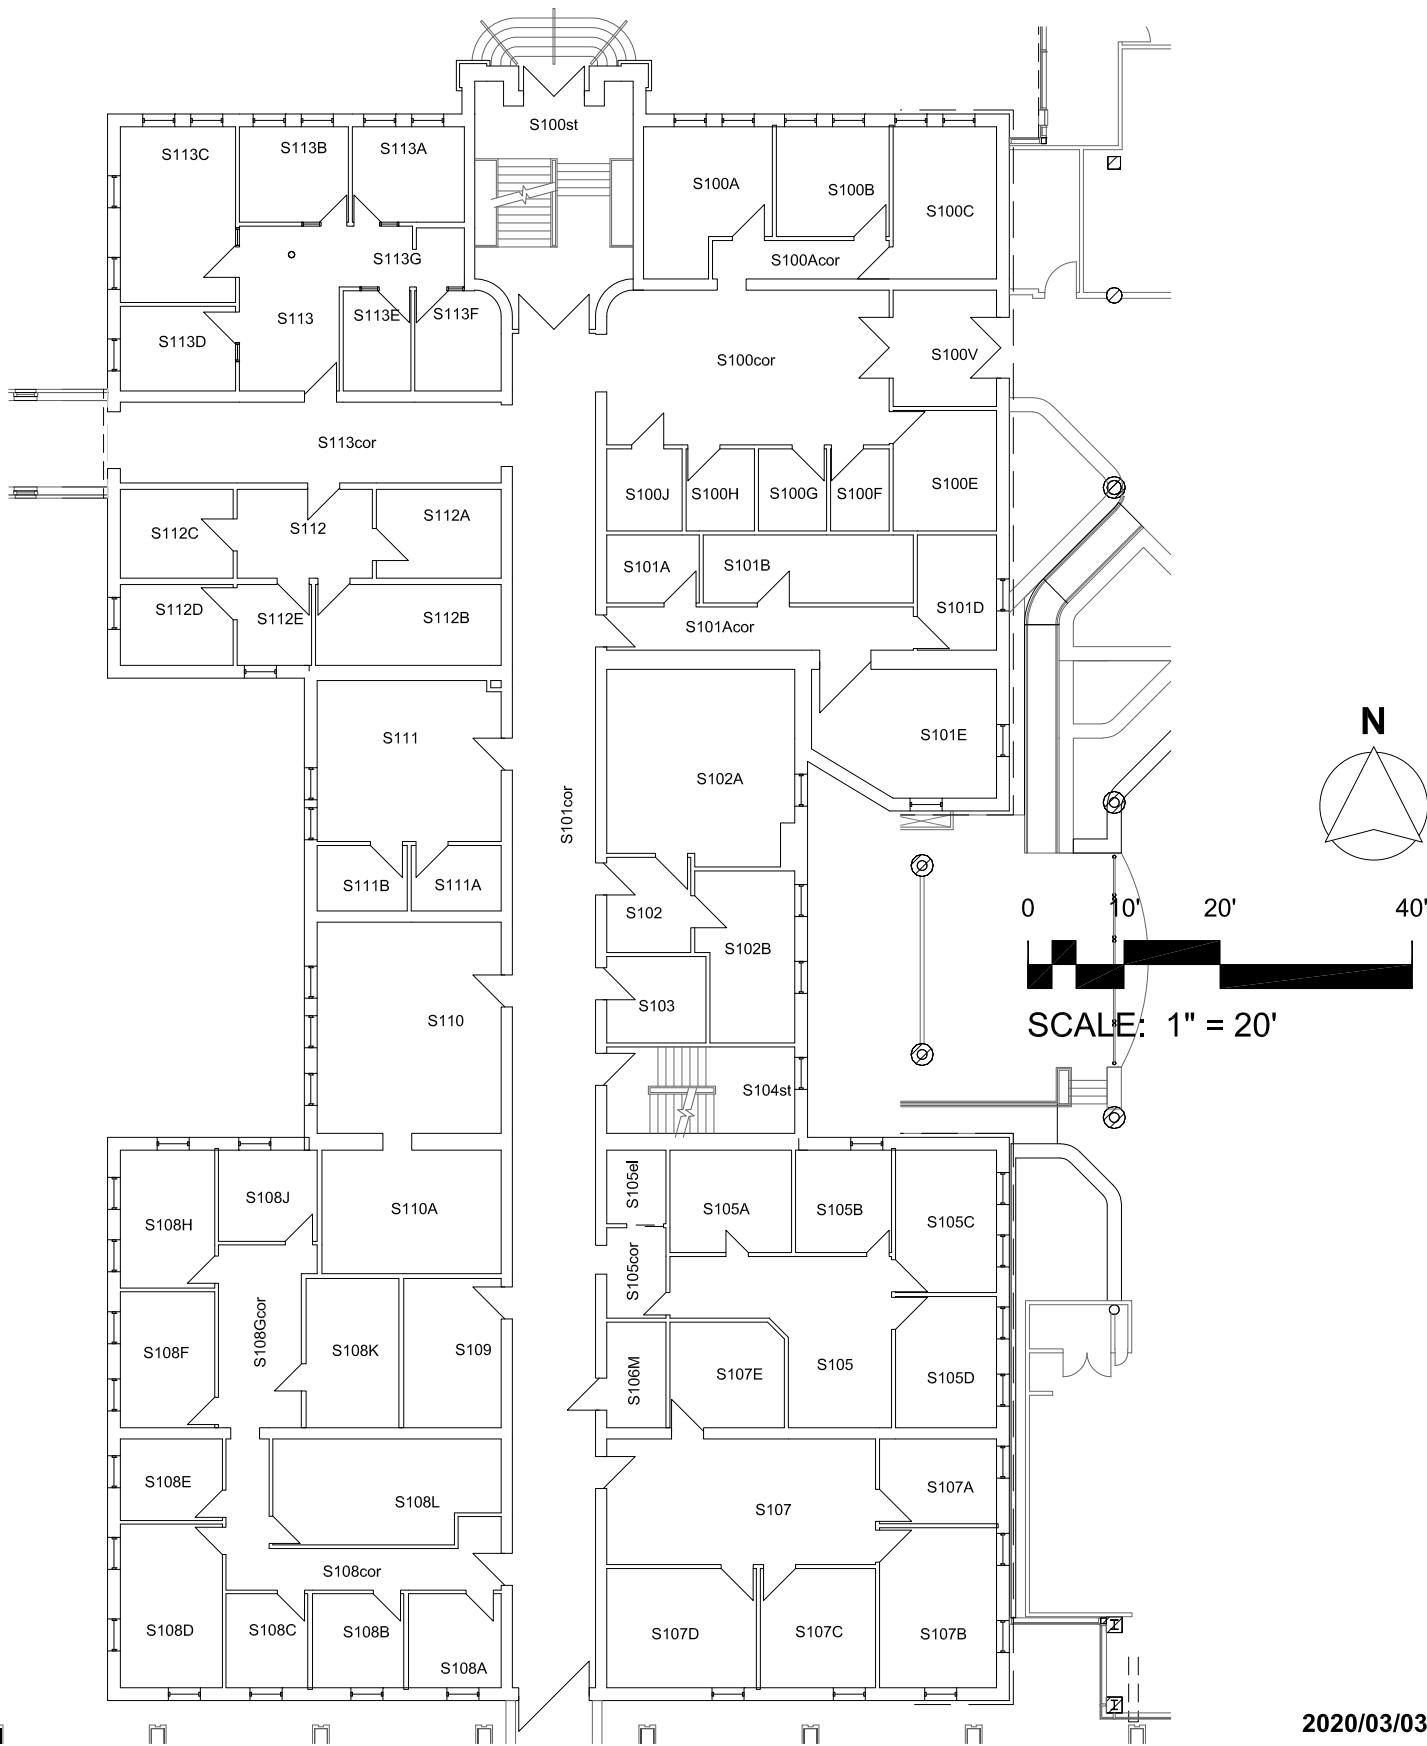

2020/03/03

**University  
of Manitoba**

Physical Plant Department  
Architectural and Engineering Services

**MEDICAL SERVICES - 451**  
750 BANNATYNE AVENUE, WINNIPEG, MB  
**LEVEL 000**

2020/03/03

**University  
of Manitoba**