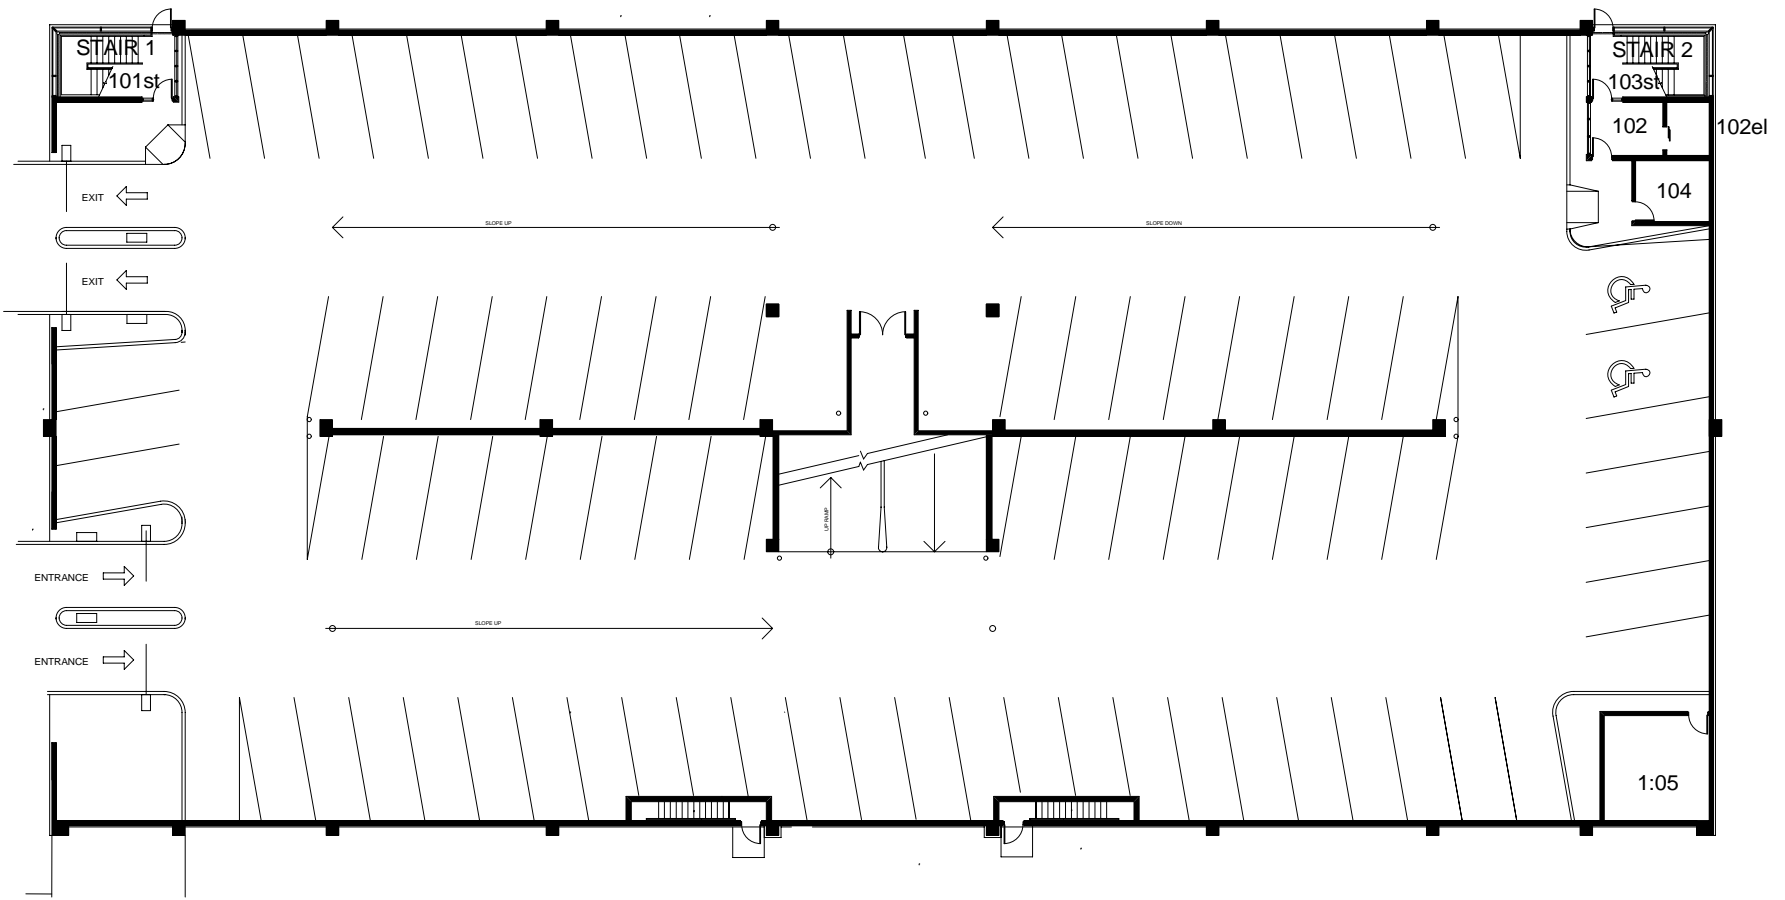

**BANNATYNE PARKADE - 424**  
**000 LEVEL**

95 TECUMSEH AVE

MARCH 13, 2007

**BANNATYNE PARKADE - 424**  
**100 LEVEL**  
**95 TECUMSEH AVE**

MARCH 13, 2007

**BANNATYNE PARKADE - 424**  
**200 LEVEL**

95 TECUMSEH AVE

MARCH 13, 2007

**BANNATYNE PARKADE - 424**  
**300 LEVEL**  
**95 TECUMSEH AVE**

MARCH 13, 2007