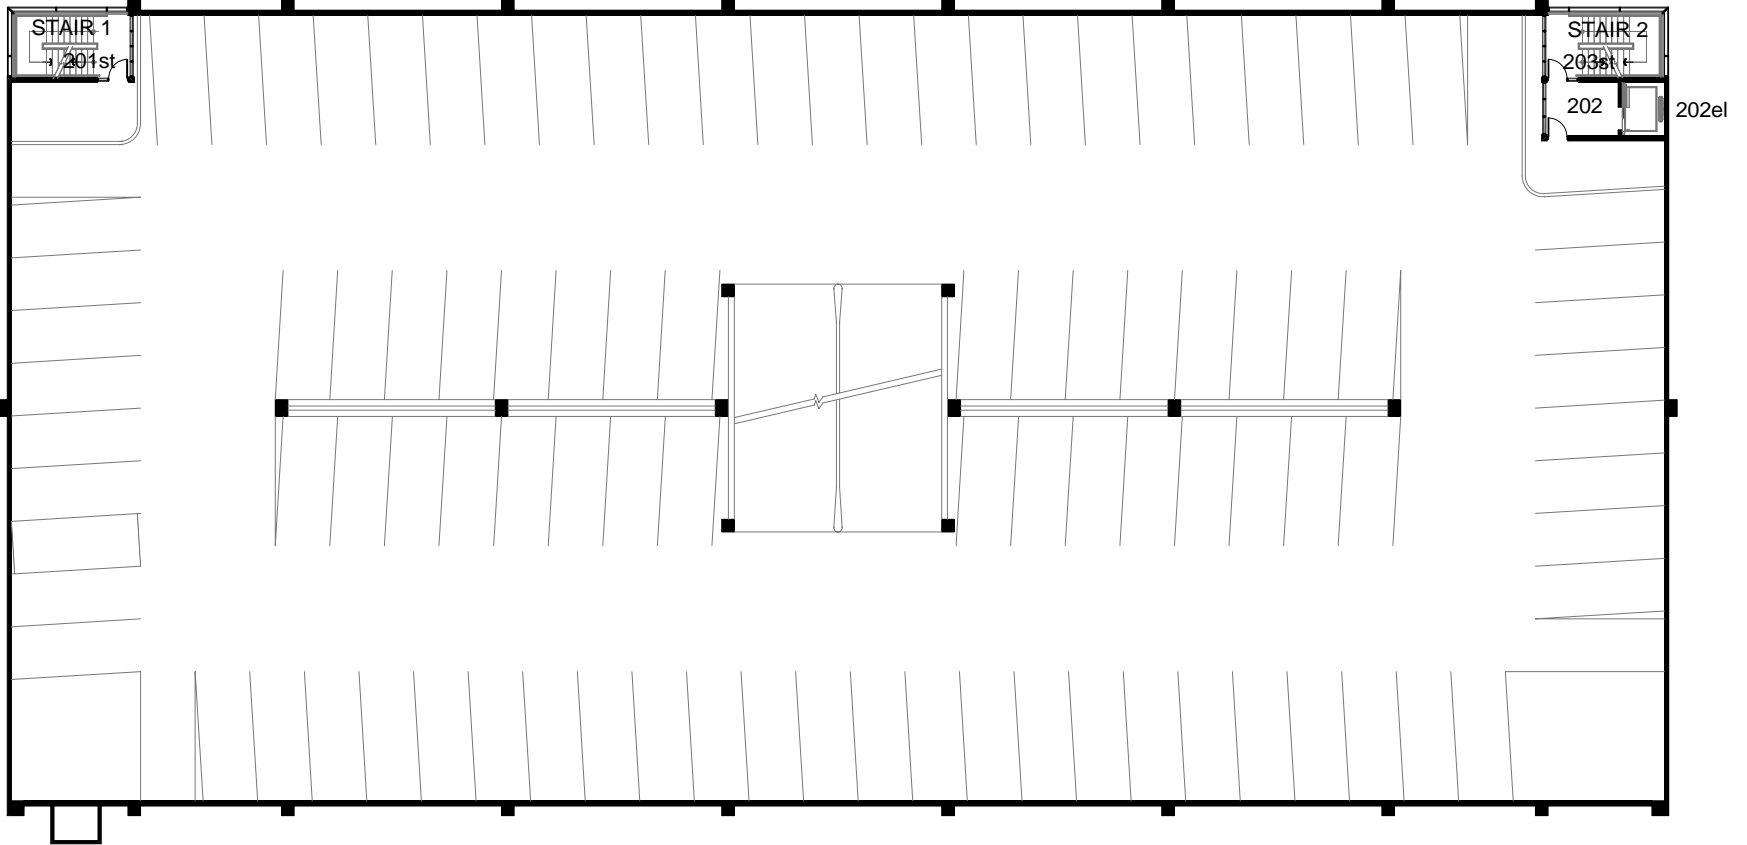

**BANNATYNE PARKADE - 424**  
**000 LEVEL**

95 TECUMSEH AVE

MARCH 13, 2007

**BANNATYNE PARKADE - 424**  
**100 LEVEL**  
**95 TECUMSEH AVE**

MARCH 13, 2007

**BANNATYNE PARKADE - 424**  
**200 LEVEL**

95 TECUMSEH AVE

MARCH 13, 2007

**BANNATYNE PARKADE - 424**  
**300 LEVEL**  
**95 TECUMSEH AVE**

MARCH 13, 2007