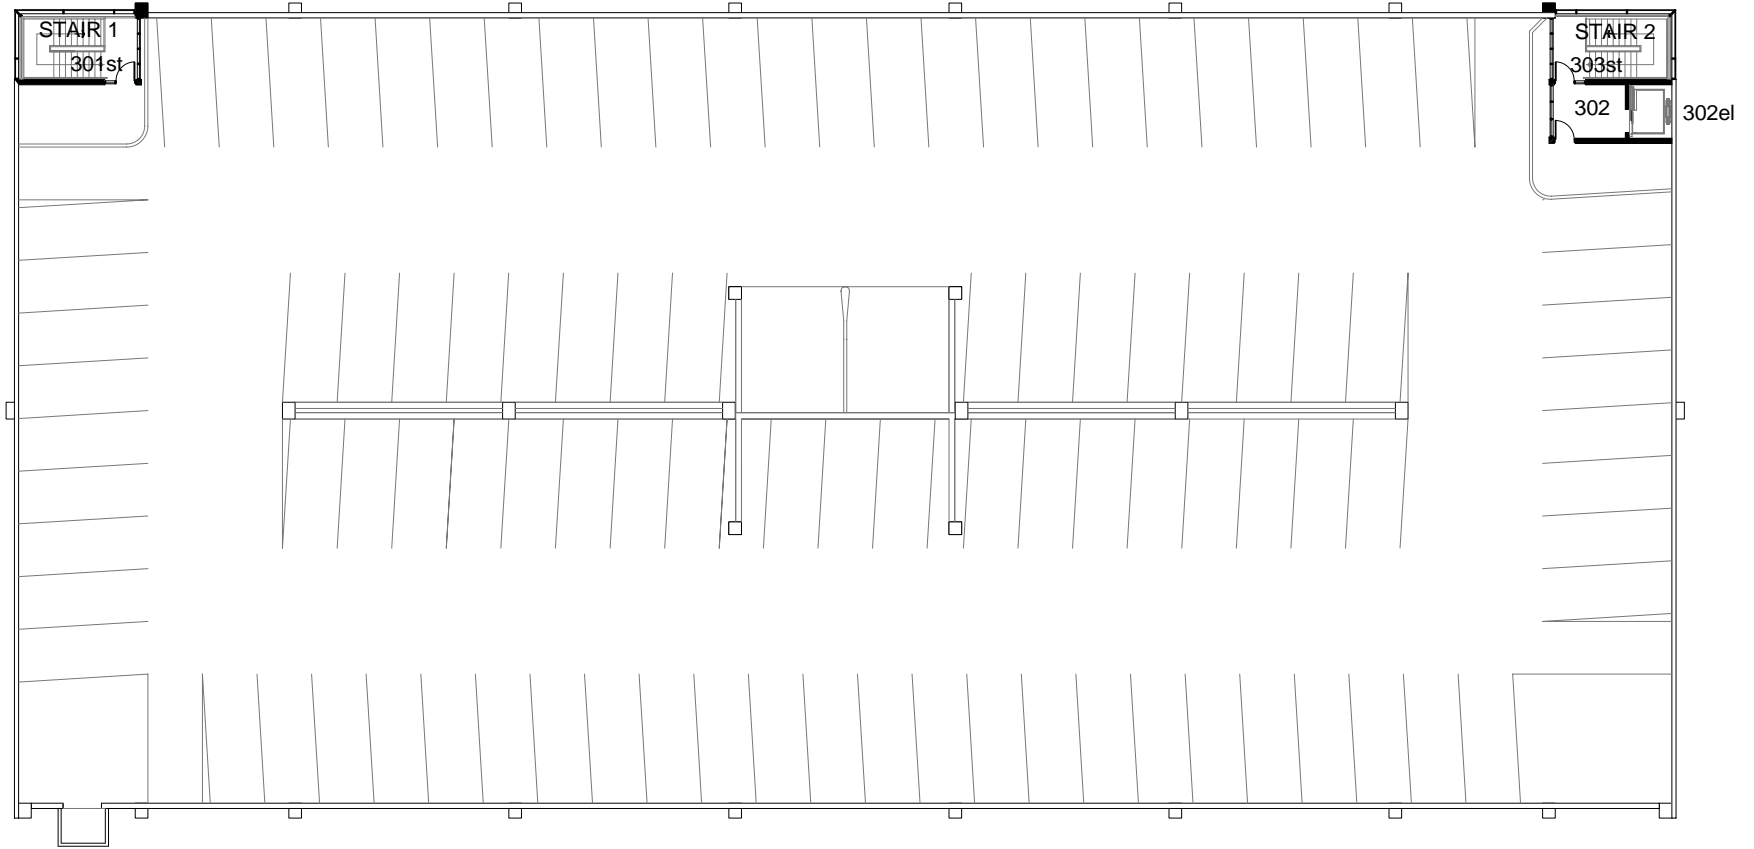

**BANNATYNE PARKADE - 424**  
**000 LEVEL**

95 TECUMSEH AVE

MARCH 13, 2007

**BANNATYNE PARKADE - 424**  
**100 LEVEL**  
**95 TECUMSEH AVE**

MARCH 13, 2007

**BANNATYNE PARKADE - 424**  
**200 LEVEL**

95 TECUMSEH AVE

MARCH 13, 2007

**BANNATYNE PARKADE - 424**  
**300 LEVEL**  
**95 TECUMSEH AVE**

MARCH 13, 2007