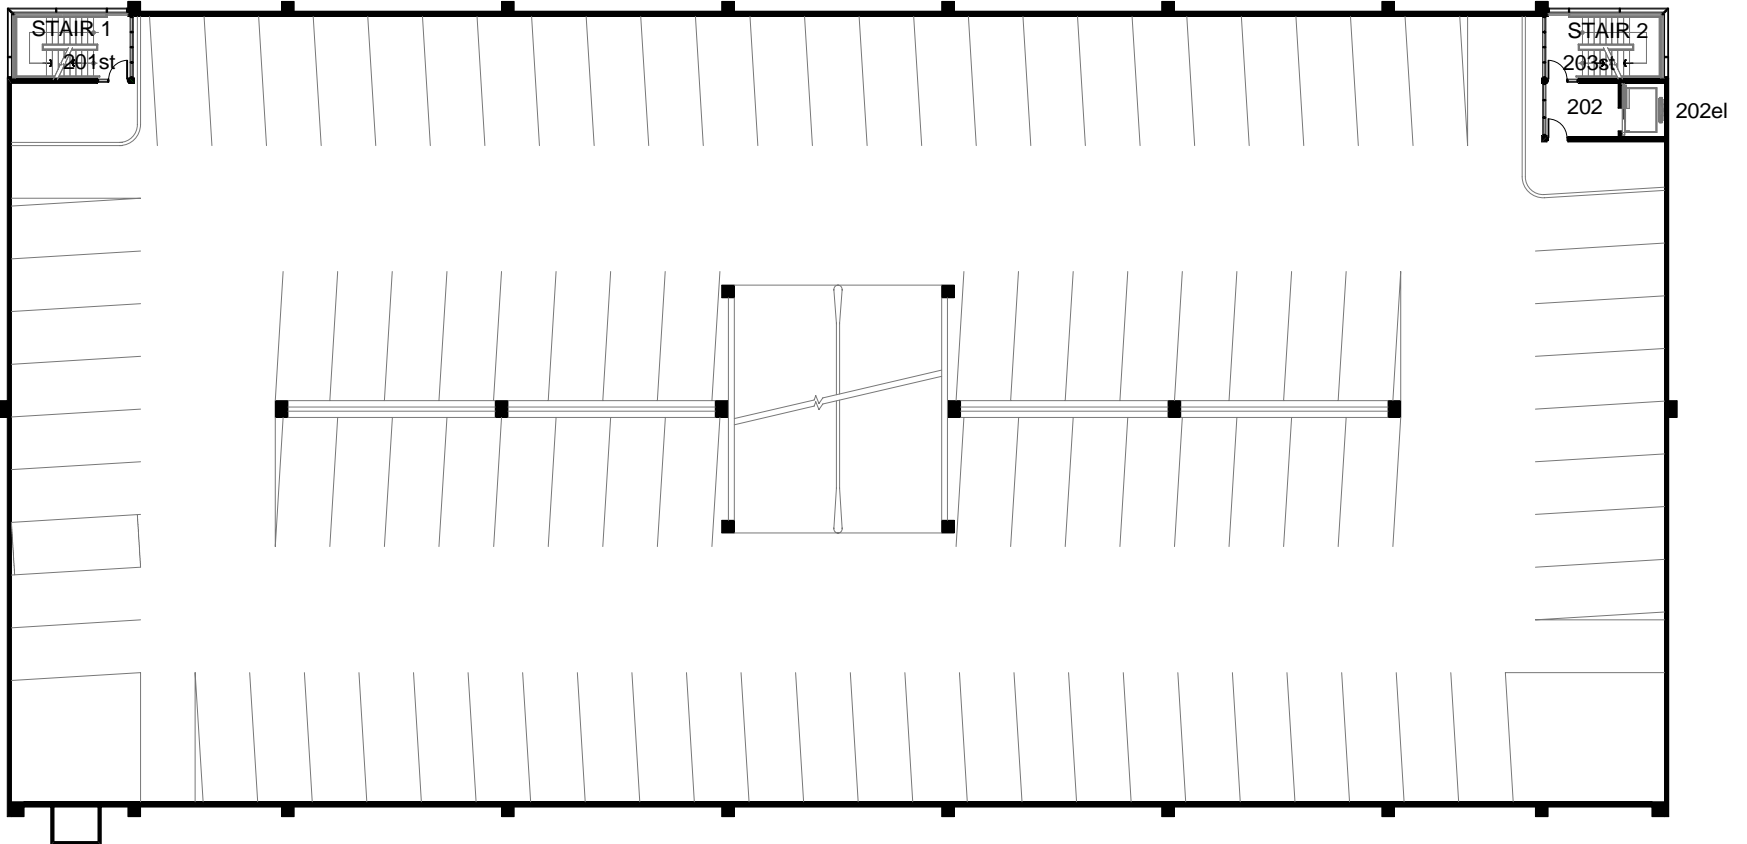

BANNATYNE PARKADE - 424
000 LEVEL

95 TECUMSEH AVE

MARCH 13, 2007

BANNATYNE PARKADE - 424
100 LEVEL
95 TECUMSEH AVE

MARCH 13, 2007

BANNATYNE PARKADE - 424
200 LEVEL

95 TECUMSEH AVE

MARCH 13, 2007

BANNATYNE PARKADE - 424

300 LEVEL

95 TECUMSEH AVE

MARCH 13, 2007