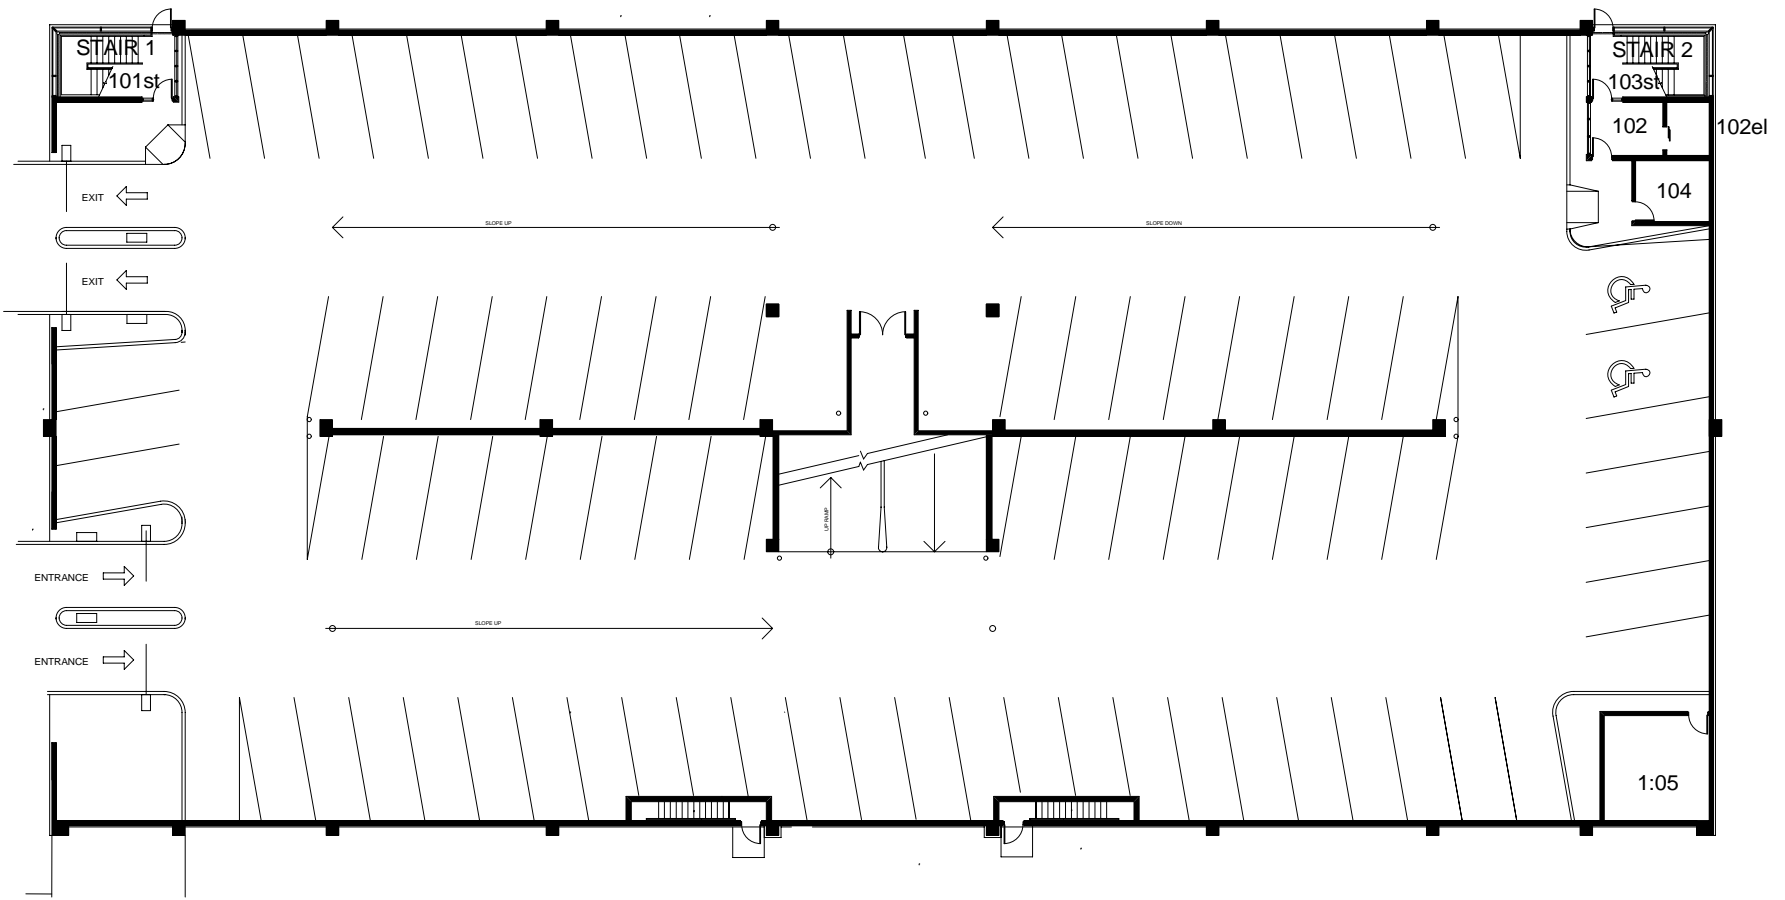

BANNATYNE PARKADE - 424
000 LEVEL

95 TECUMSEH AVE

MARCH 13, 2007

BANNATYNE PARKADE - 424
100 LEVEL
95 TECUMSEH AVE

MARCH 13, 2007

BANNATYNE PARKADE - 424
200 LEVEL

95 TECUMSEH AVE

MARCH 13, 2007

BANNATYNE PARKADE - 424

300 LEVEL

95 TECUMSEH AVE

MARCH 13, 2007