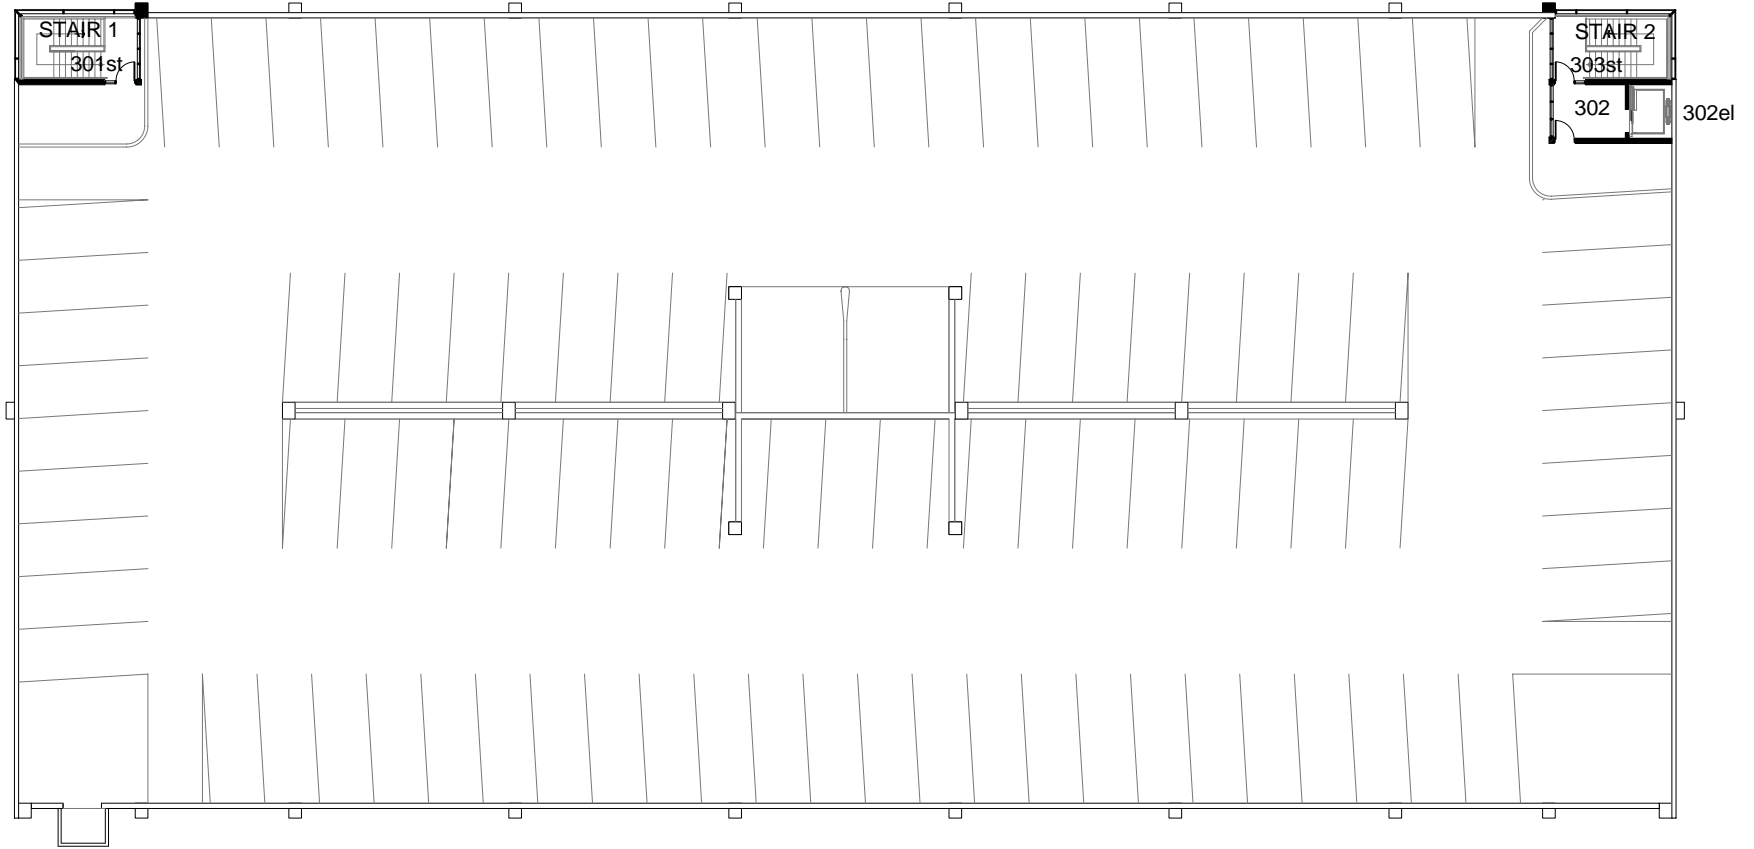

BANNATYNE PARKADE - 424
000 LEVEL

95 TECUMSEH AVE

MARCH 13, 2007

BANNATYNE PARKADE - 424
100 LEVEL
95 TECUMSEH AVE

MARCH 13, 2007

BANNATYNE PARKADE - 424
200 LEVEL

95 TECUMSEH AVE

MARCH 13, 2007

BANNATYNE PARKADE - 424

300 LEVEL

95 TECUMSEH AVE

MARCH 13, 2007