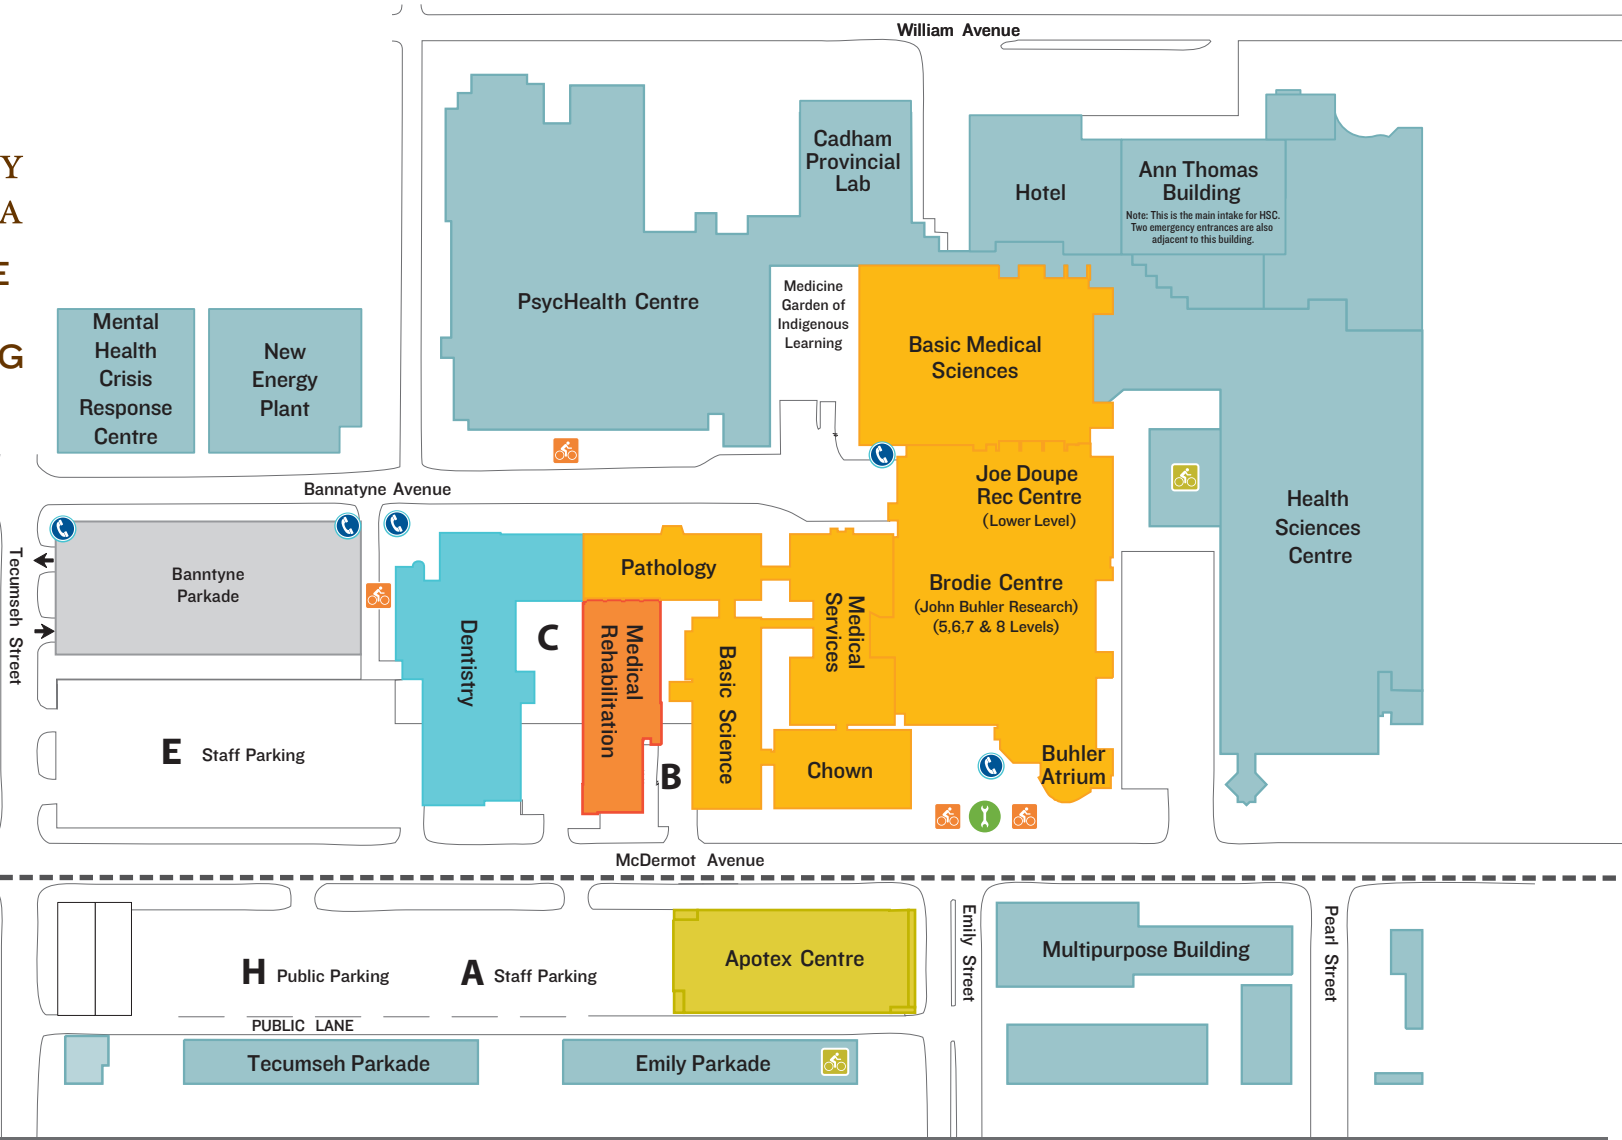

UNIVERSITY OF MANITOBA

BANNATYNE CAMPUS BIKE PARKING MAP

- Max Rady College of Medicine
- College of Pharmacy
- College of Dentistry and the School of Dental Hygiene
- College of Rehabilitation Sciences
- Bike Racks
- Indoor Bike Lock Up
- Emergency Code Blue Phones
- Bike Repair Station
- Major Bike Routes