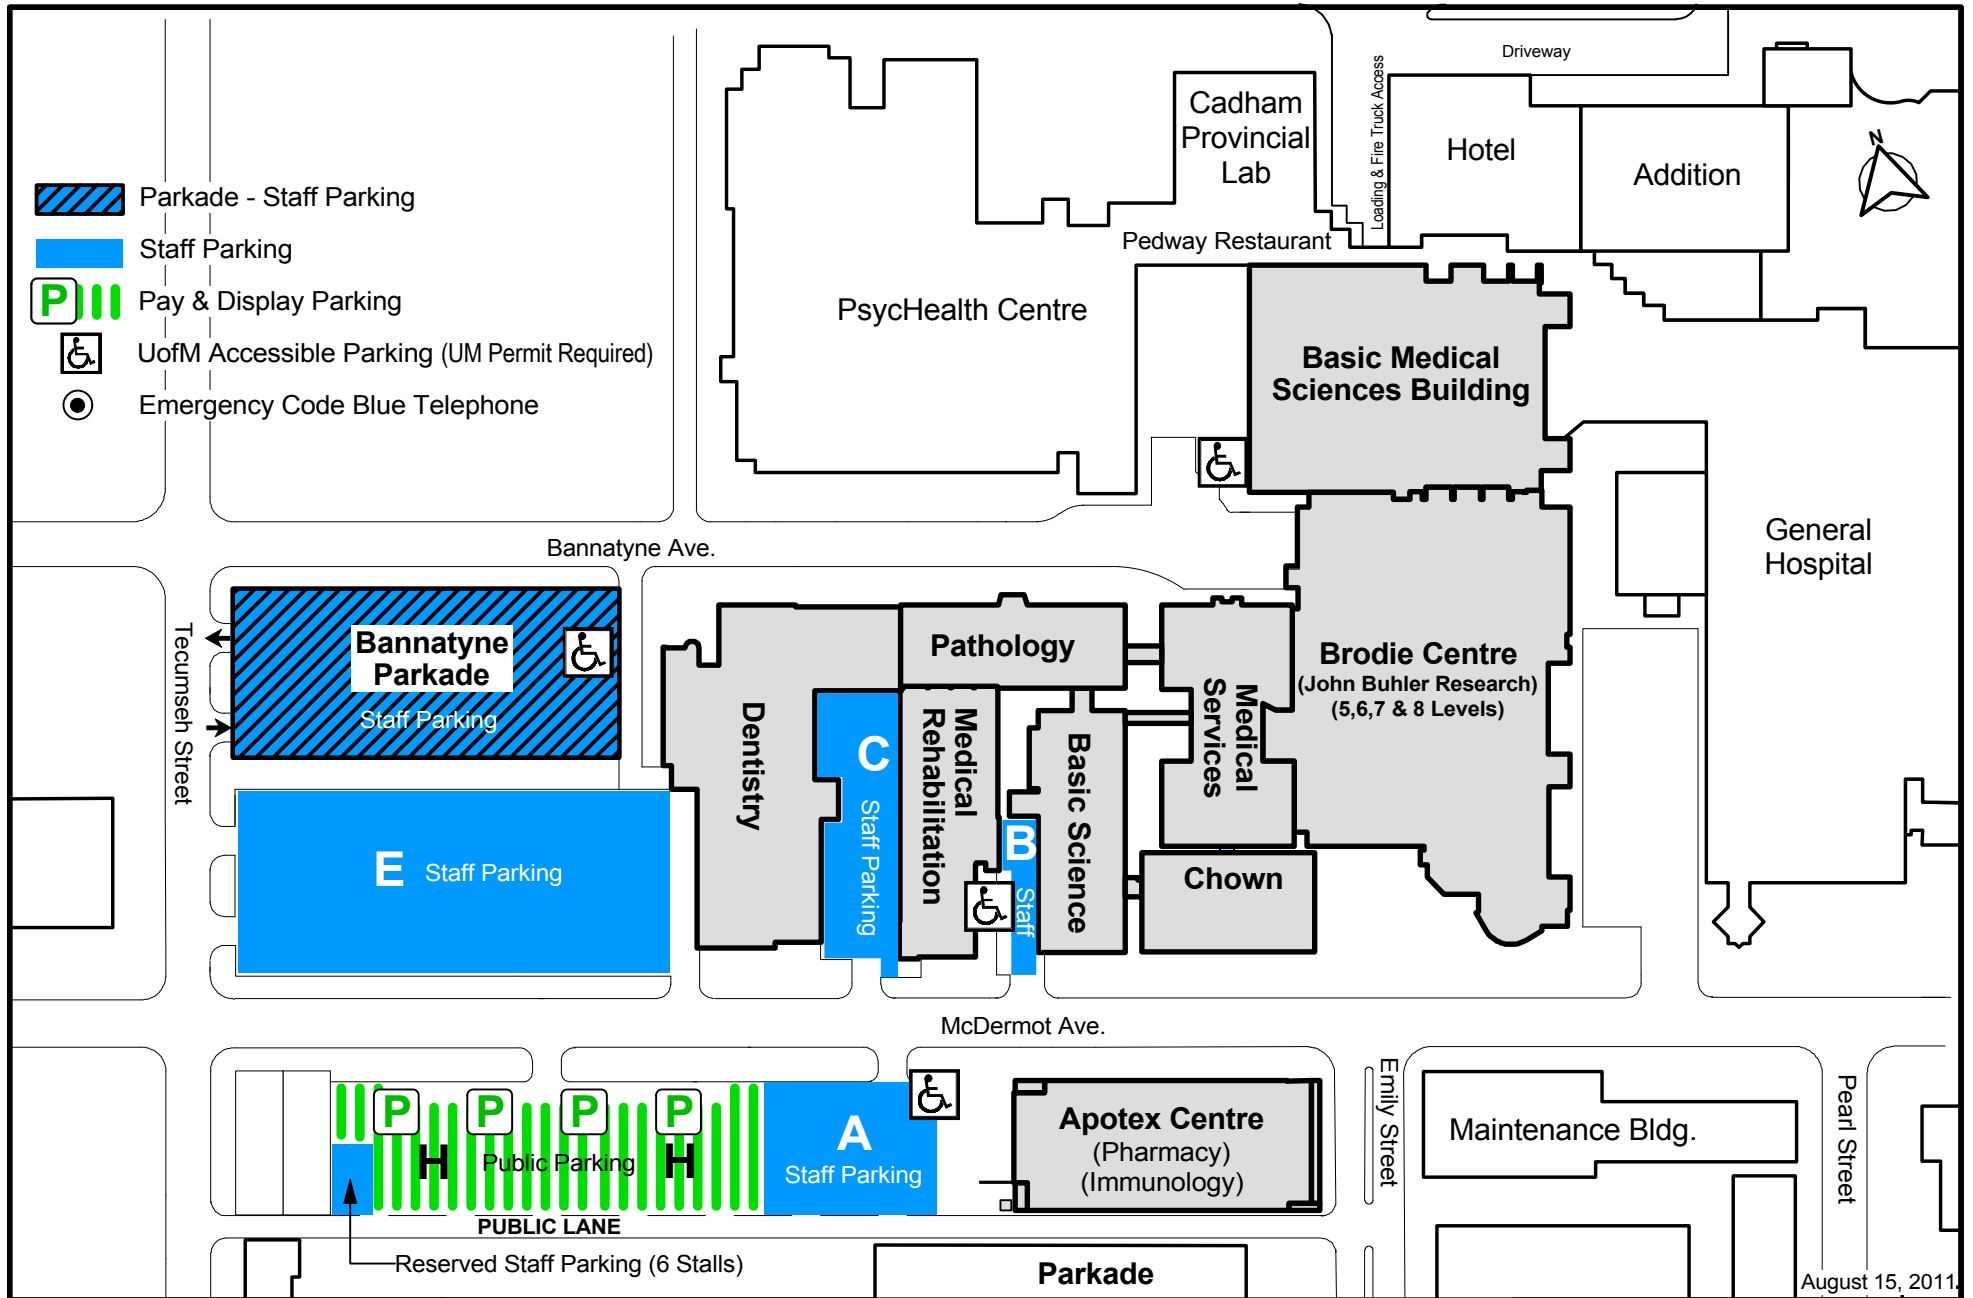

William Ave.

William Ave.

-  Parkade - Staff Parking
-  Staff Parking
-  Pay & Display Parking
-  UofM Accessible Parking (UM Permit Required)
-  Emergency Code Blue Telephone

August 15, 2011.

Bannatyne Campus