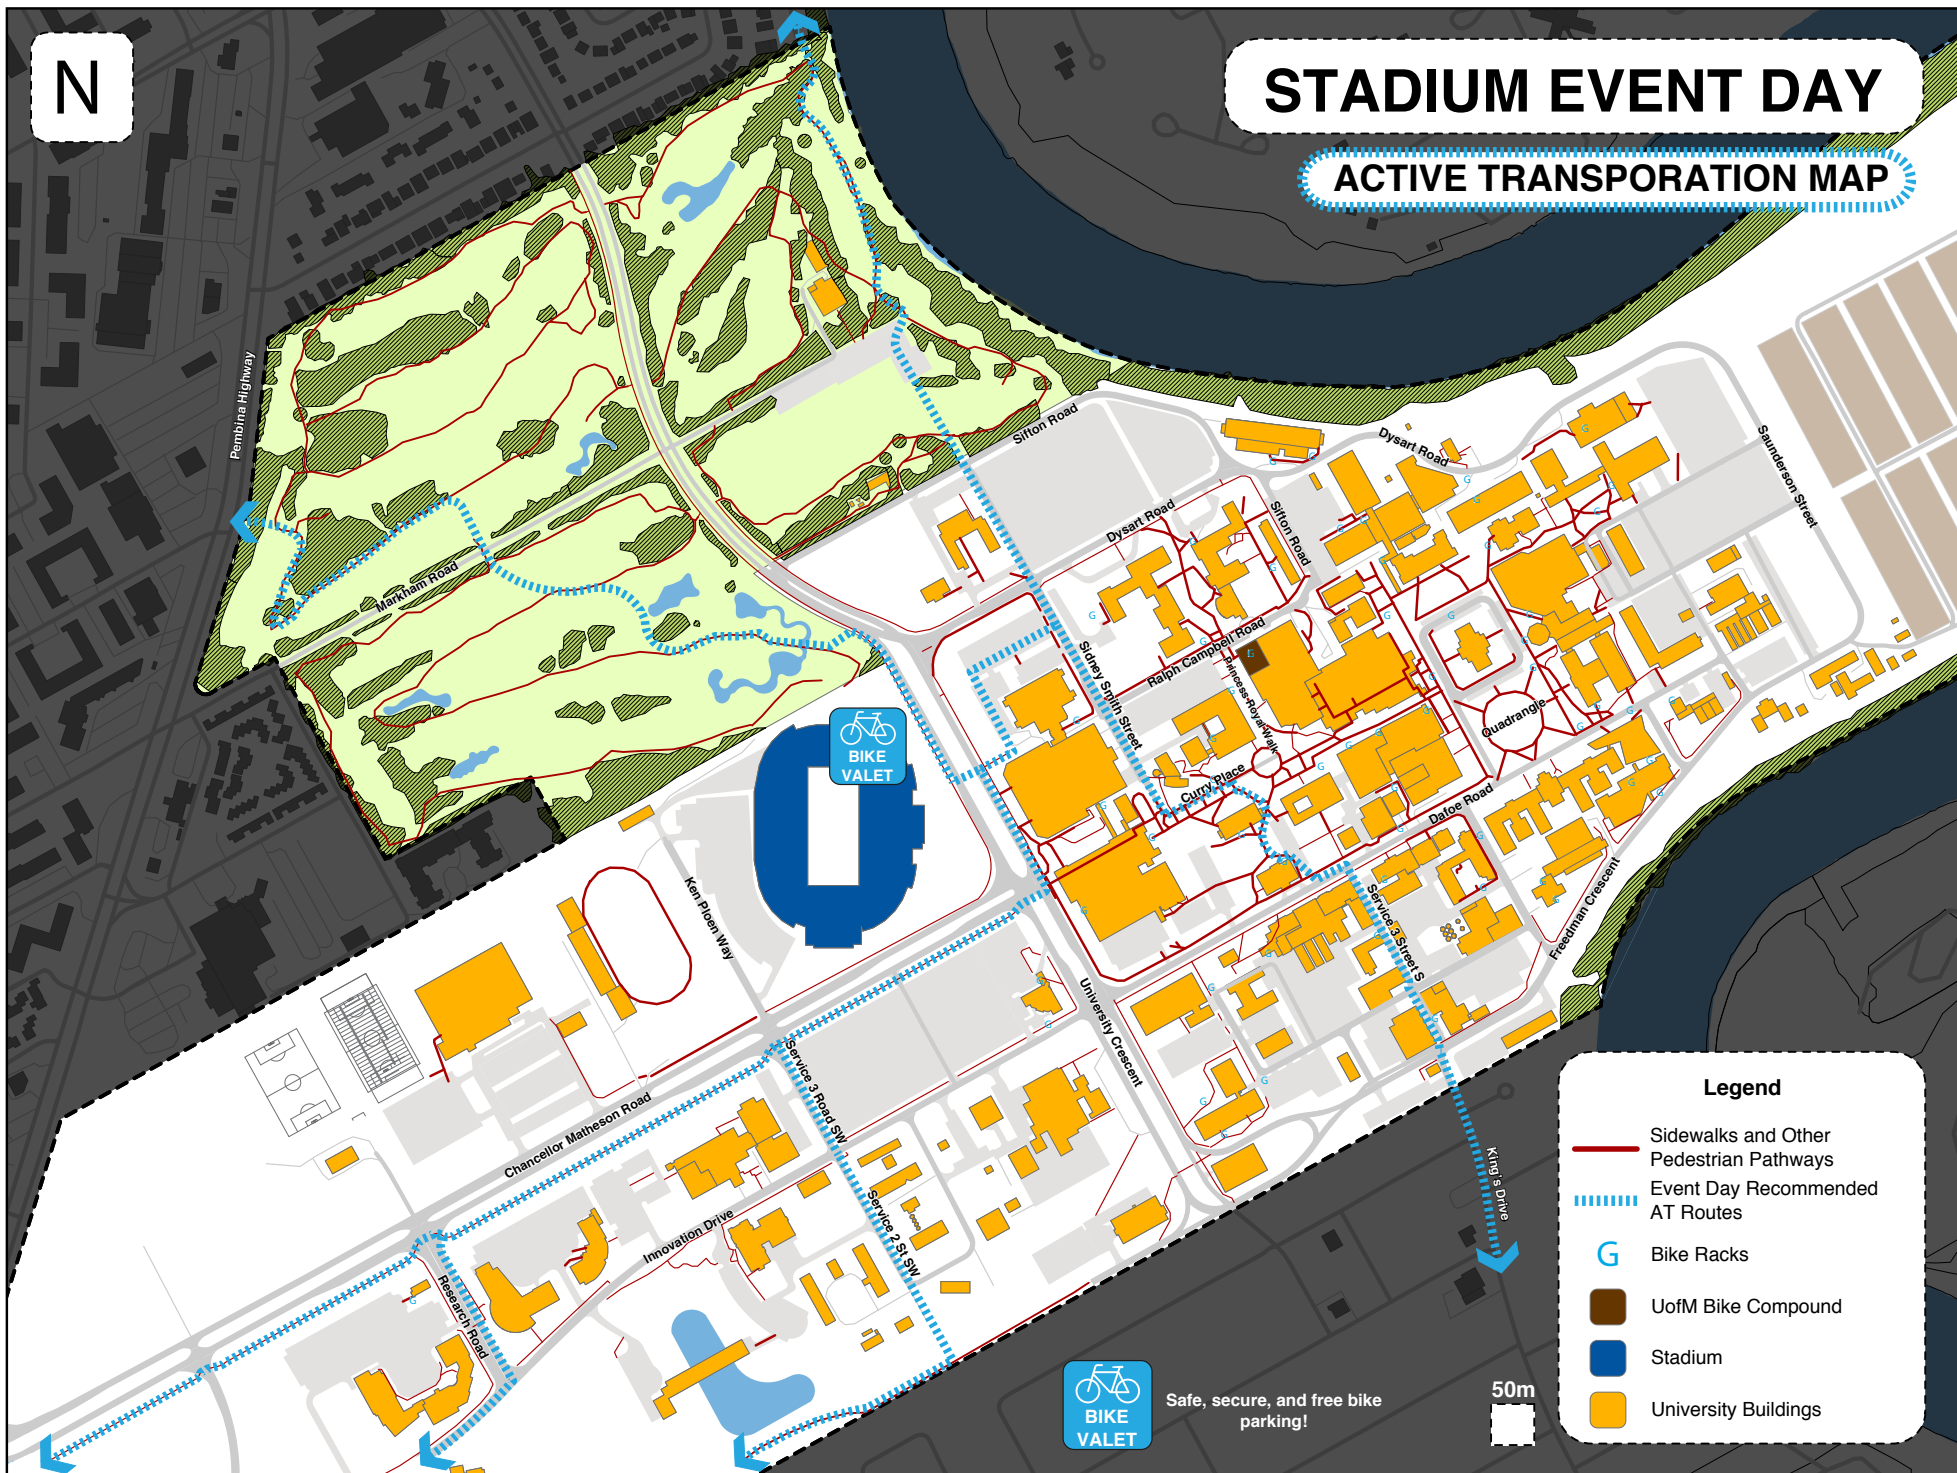

N

STADIUM EVENT DAY

ACTIVE TRANSPORTATION MAP

Legend

- Sidewalks and Other Pedestrian Pathways
- Event Day Recommended AT Routes
- Bike Racks
- UofM Bike Compound
- Stadium
- University Buildings

BIKE VALET
Safe, secure, and free bike parking!