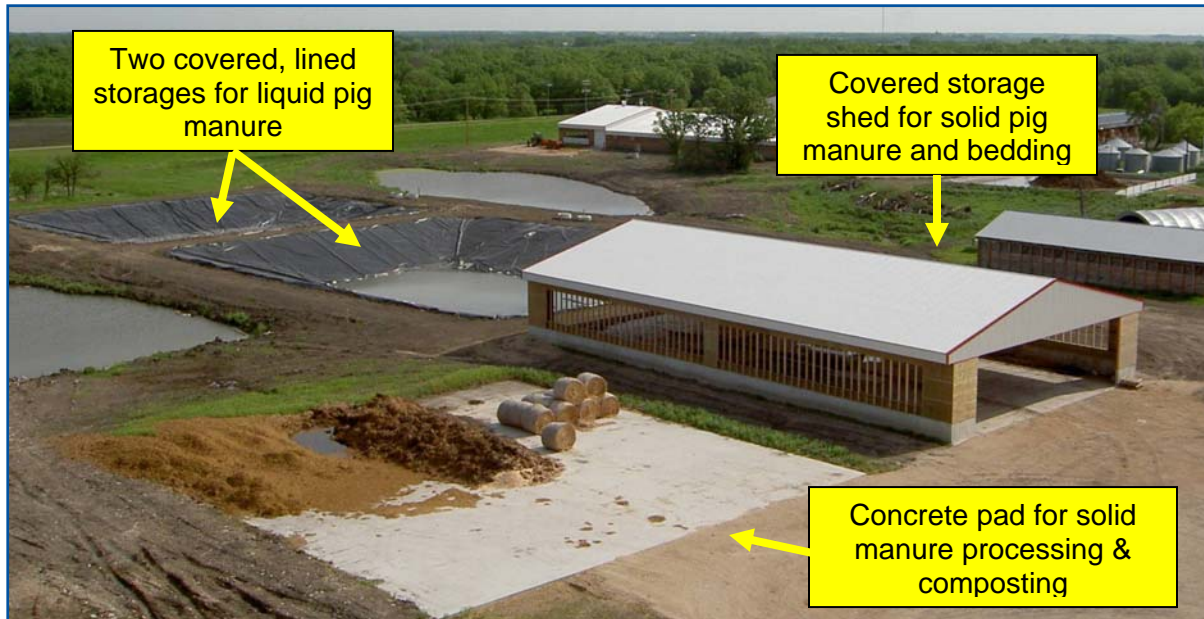

National Centre for Livestock and the Environment (NCLE)

New Facilities for Manure Storage and Handling at the Glenlea Research Station

New Equipment for Manure Application

liquid manure tank with digital flow meters, GPS tracking, electronic load cells for calibration ... plus injection toolbar for subsurface placement

solid manure spreader for solid pig and dairy cattle manure and straw bedding