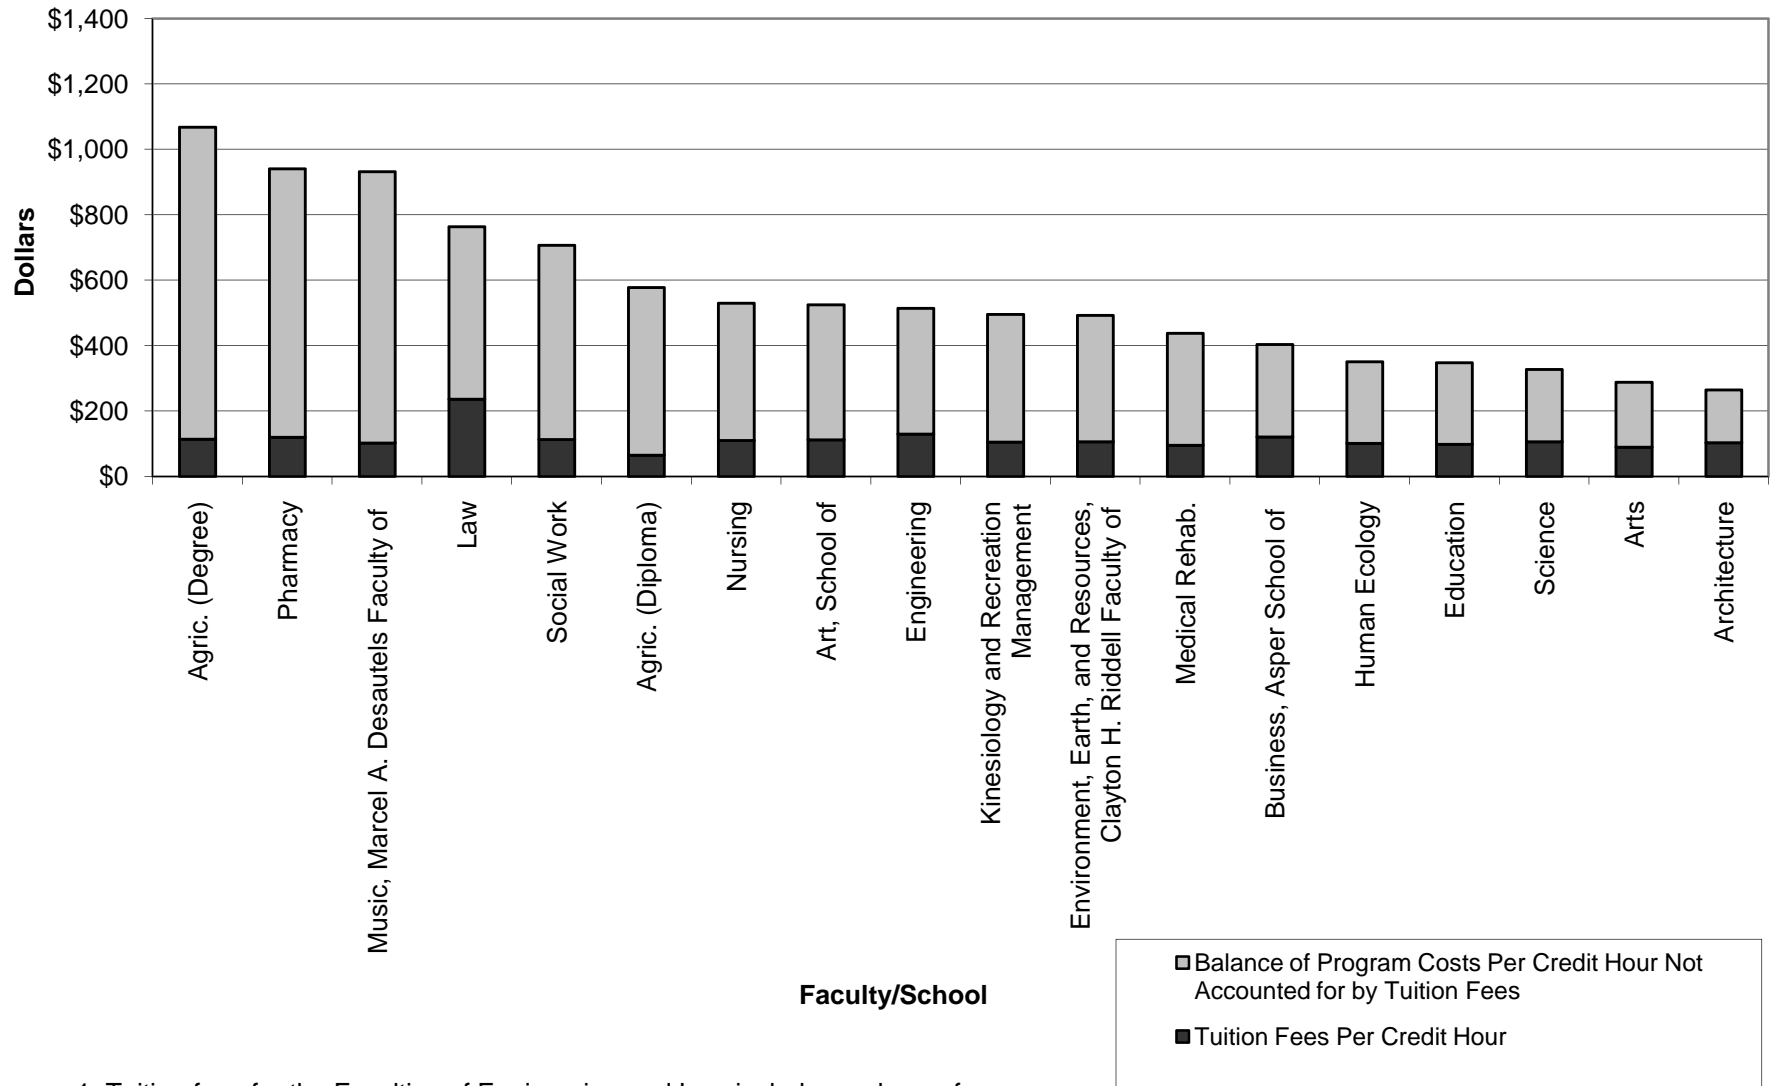

REBATED TUITION FEES AS COMPARED TO PROGRAM COSTS PER CREDIT HOUR¹
2008-2009

1. Tuition fees for the Faculties of Engineering and Law include surcharge fees.