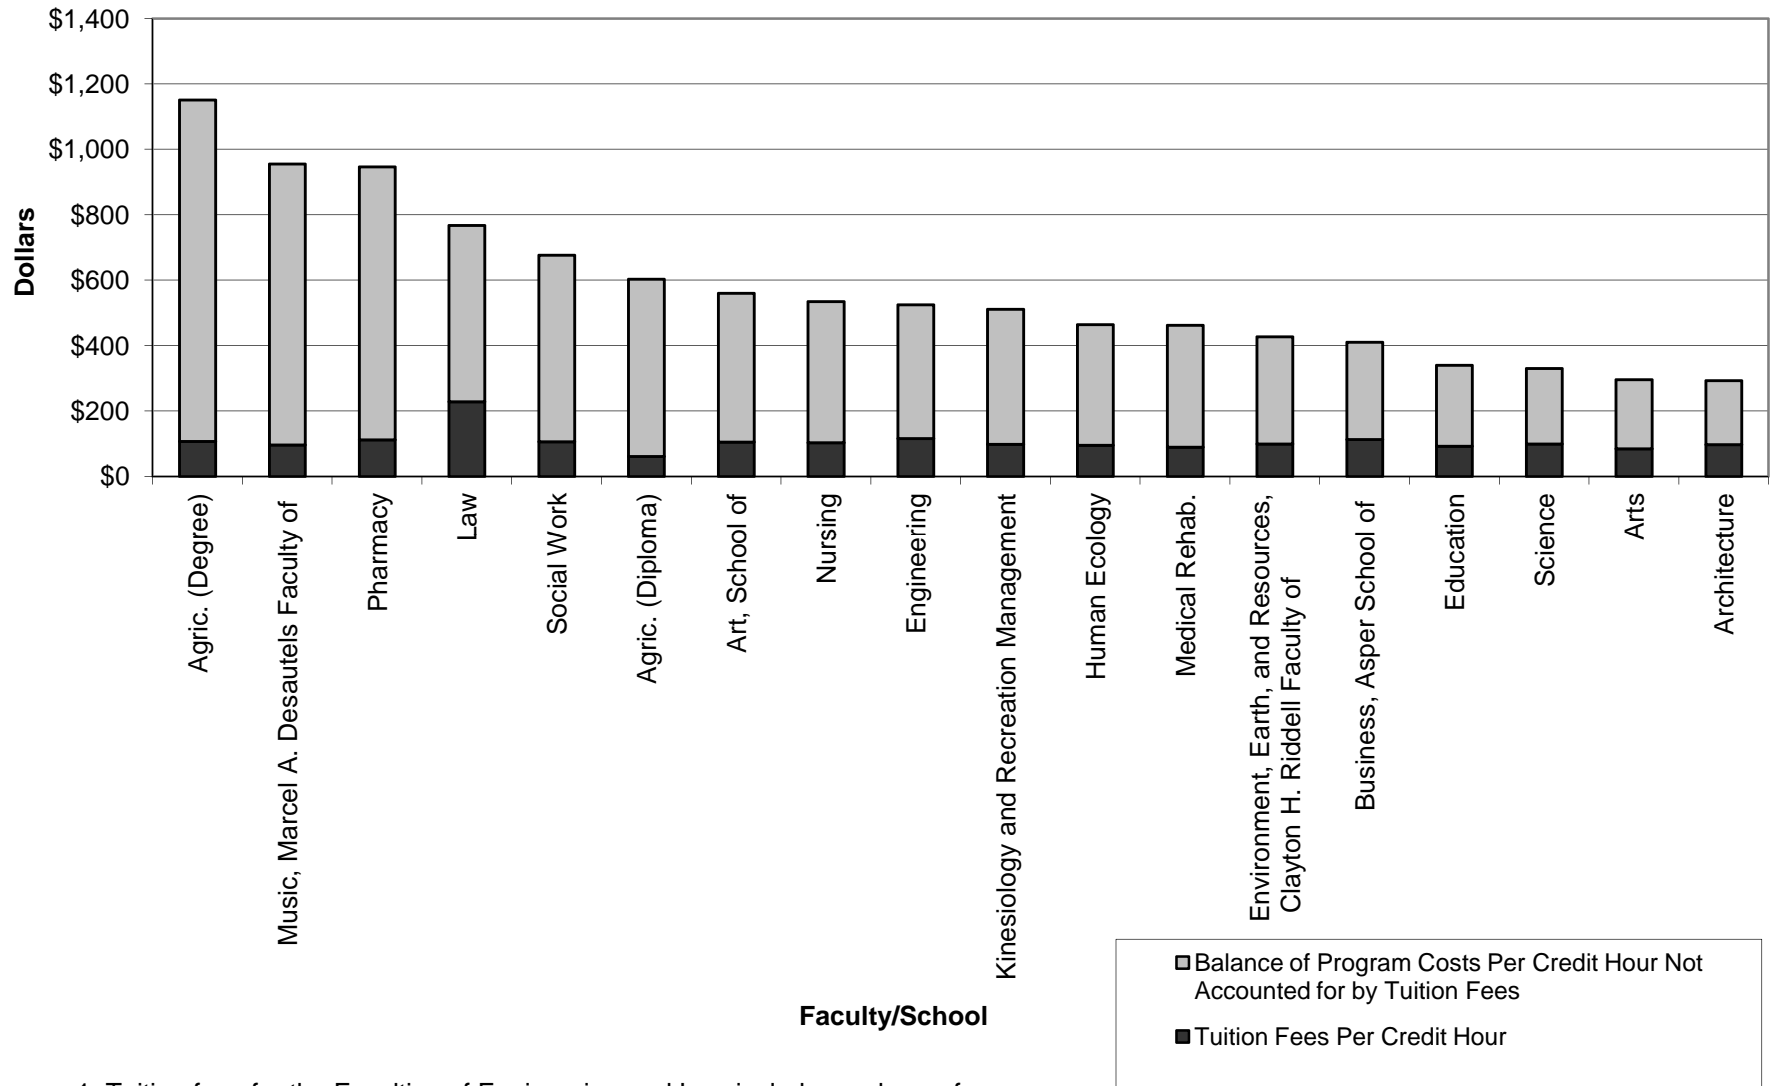

**TUITION FEES AS COMPARED TO PROGRAM COSTS PER CREDIT HOUR<sup>1</sup>**  
**2009-2010**

1. Tuition fees for the Faculties of Engineering and Law include surcharge fees.