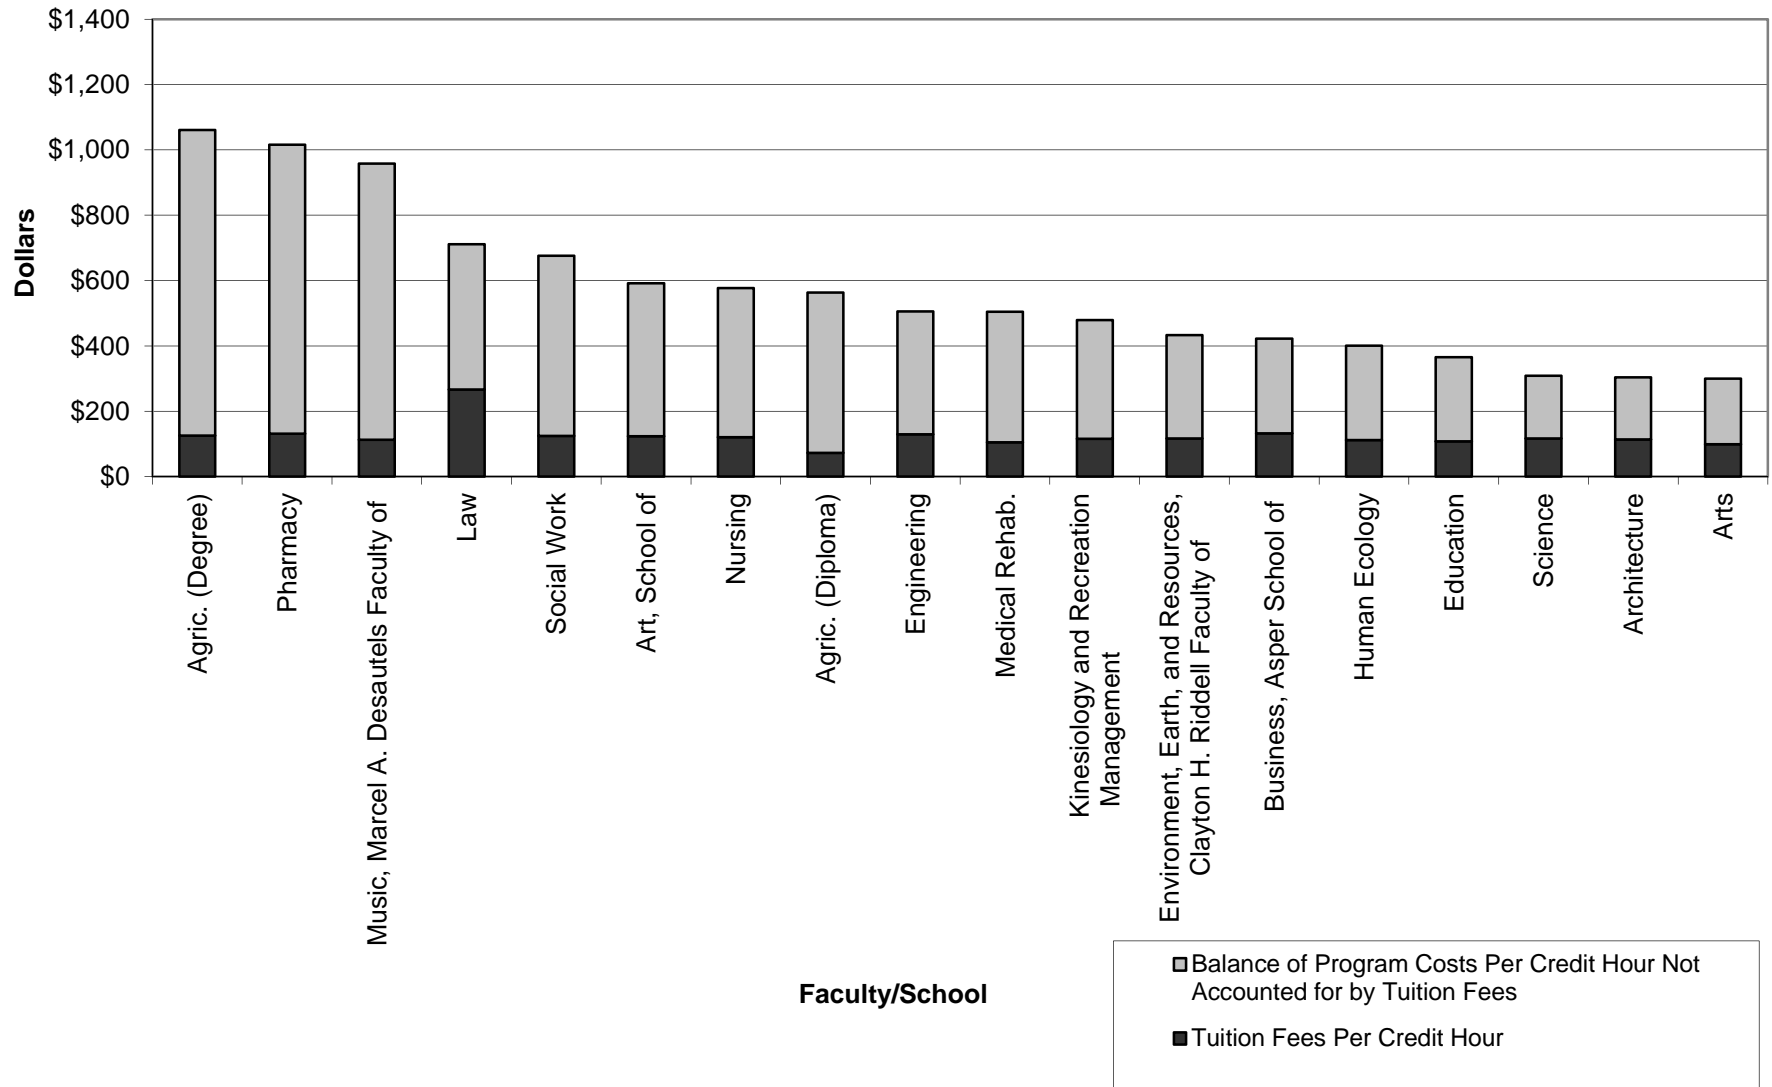

TUITION FEES AS COMPARED TO PROGRAM COSTS PER CREDIT HOUR¹
2010-2011

1. Tuition fees for the Faculties of Engineering and Law include surcharge fees.