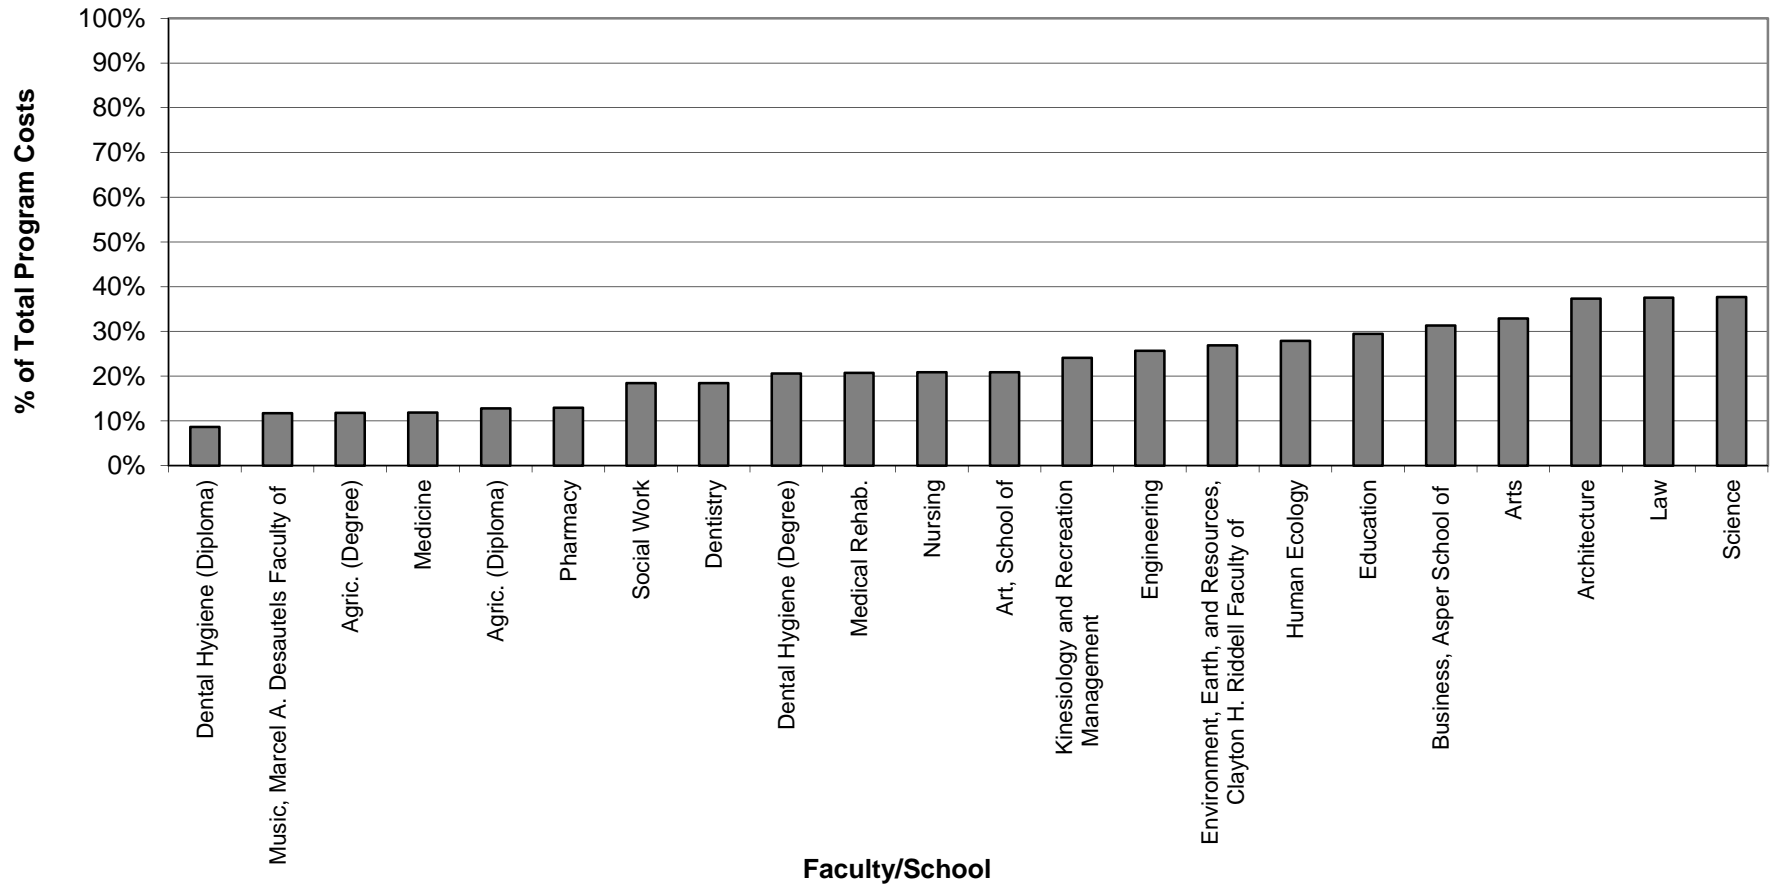

TUITION FEES AS A PERCENTAGE OF TOTAL PROGRAM COSTS^{1,2,3}
2010-2011

1. Program Fees and Total Program Costs are used for the Faculties of Dentistry and Medicine, and for the School of Dental Hygiene.
2. Tuition fees for the Faculties of Engineering and Law include surcharge fees.
3. Dental Hygiene (Degree) program new in 2010. The Bachelor of Science in Dental Hygiene is a degree completion program available to Dental Hygiene Diploma graduates only.