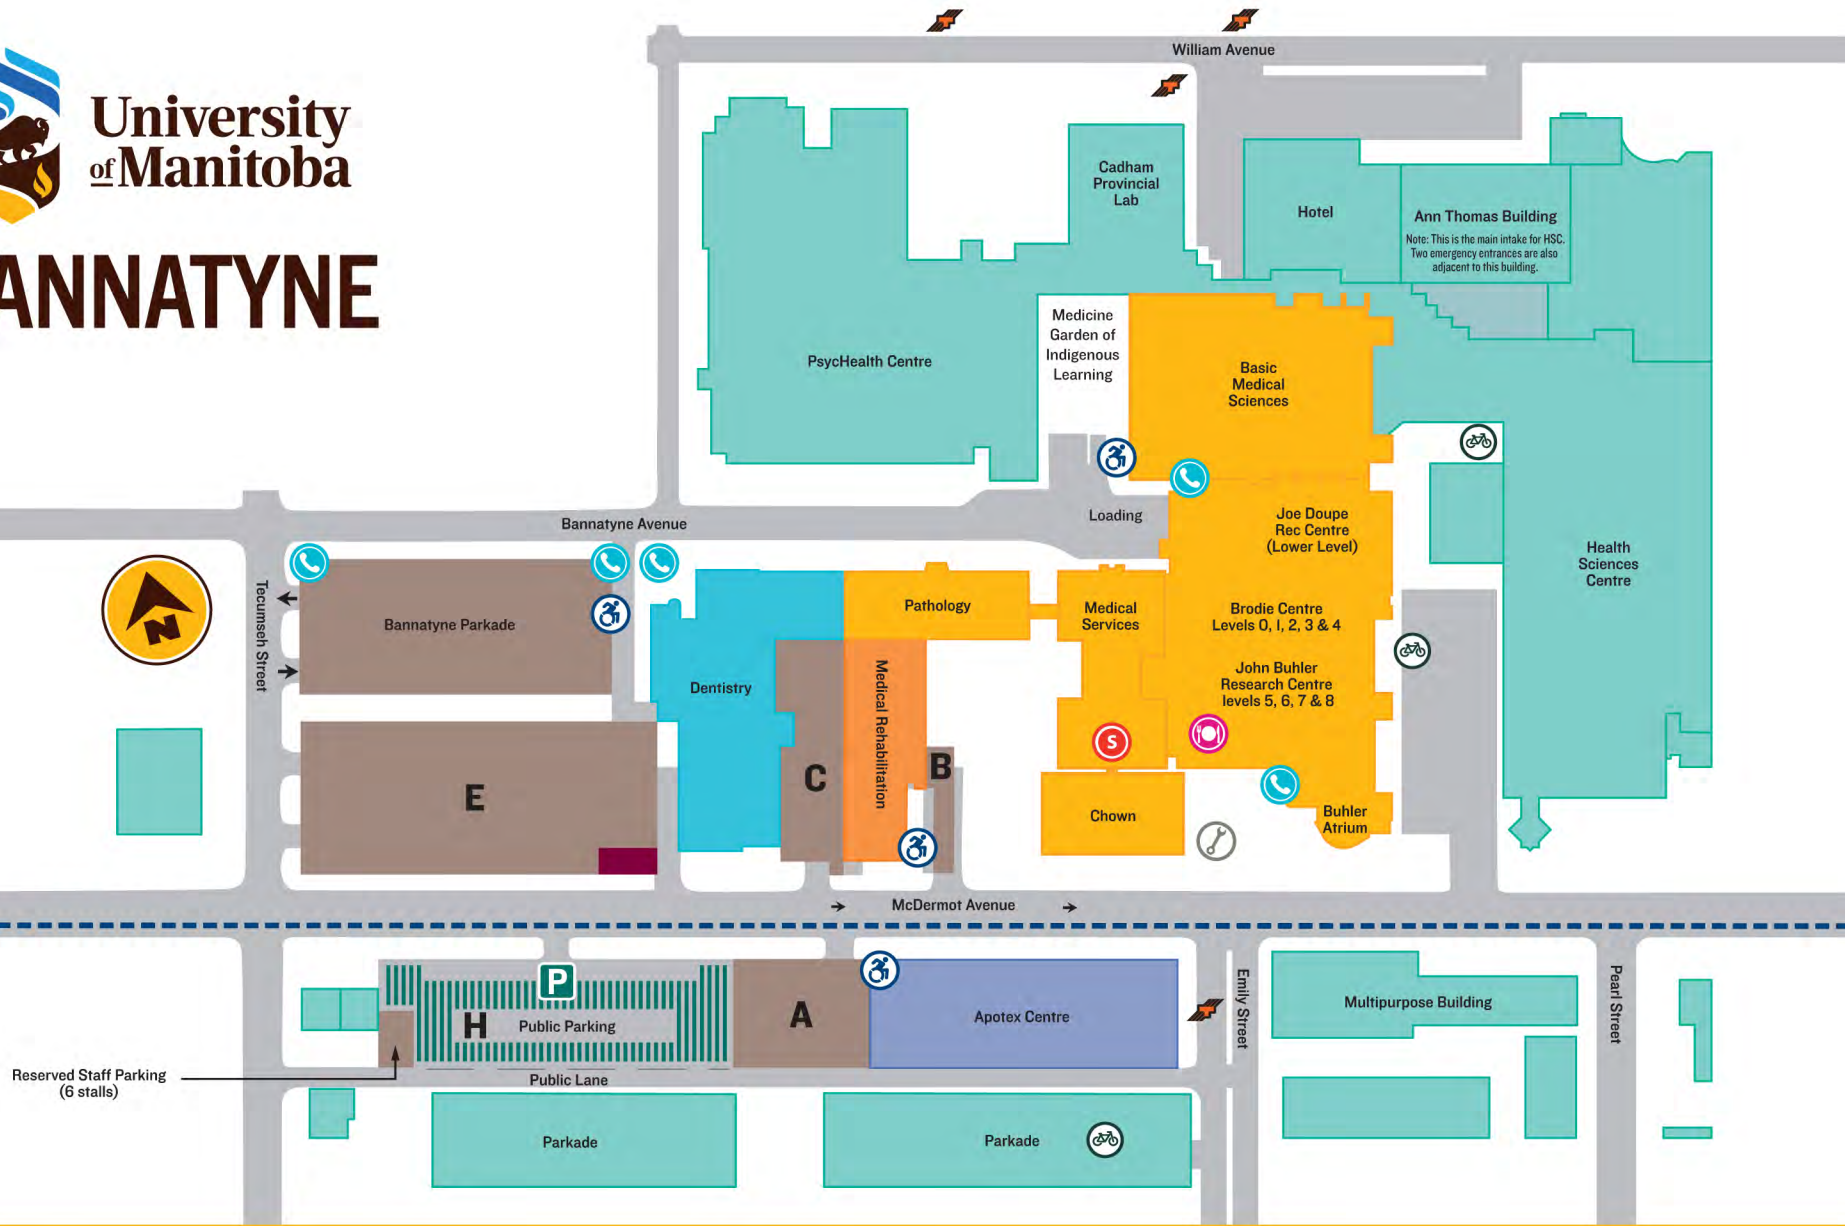

University
of Manitoba

BANNATYNE

- Dr. Gerald Niznick College of Dentistry/ School of Dental Hygiene
- Max Rady College of Medicine
- College of Pharmacy
- College of Rehabilitation Sciences
- Non-University Buildings

- A-Z** Reserved Parking Areas
- Staff Parking (U of M Permit required)
- Carpool Parking
- Public Parking (Pay & Display)
- Accessible Parking
- Bike Repair Station

- Bike Parking
- Bike Route
- Transit Bus Stops
- Food Services
- Campus Security
- Emergency Code Blue Phones

The Rady Faculty of Health Sciences is comprised of the Max Rady College of Medicine, the Dr. Gerald Niznick College of Dentistry and the Colleges of Nursing, Pharmacy, and Rehabilitation Sciences.

For more information visit:
umanitoba.ca/healthsciences