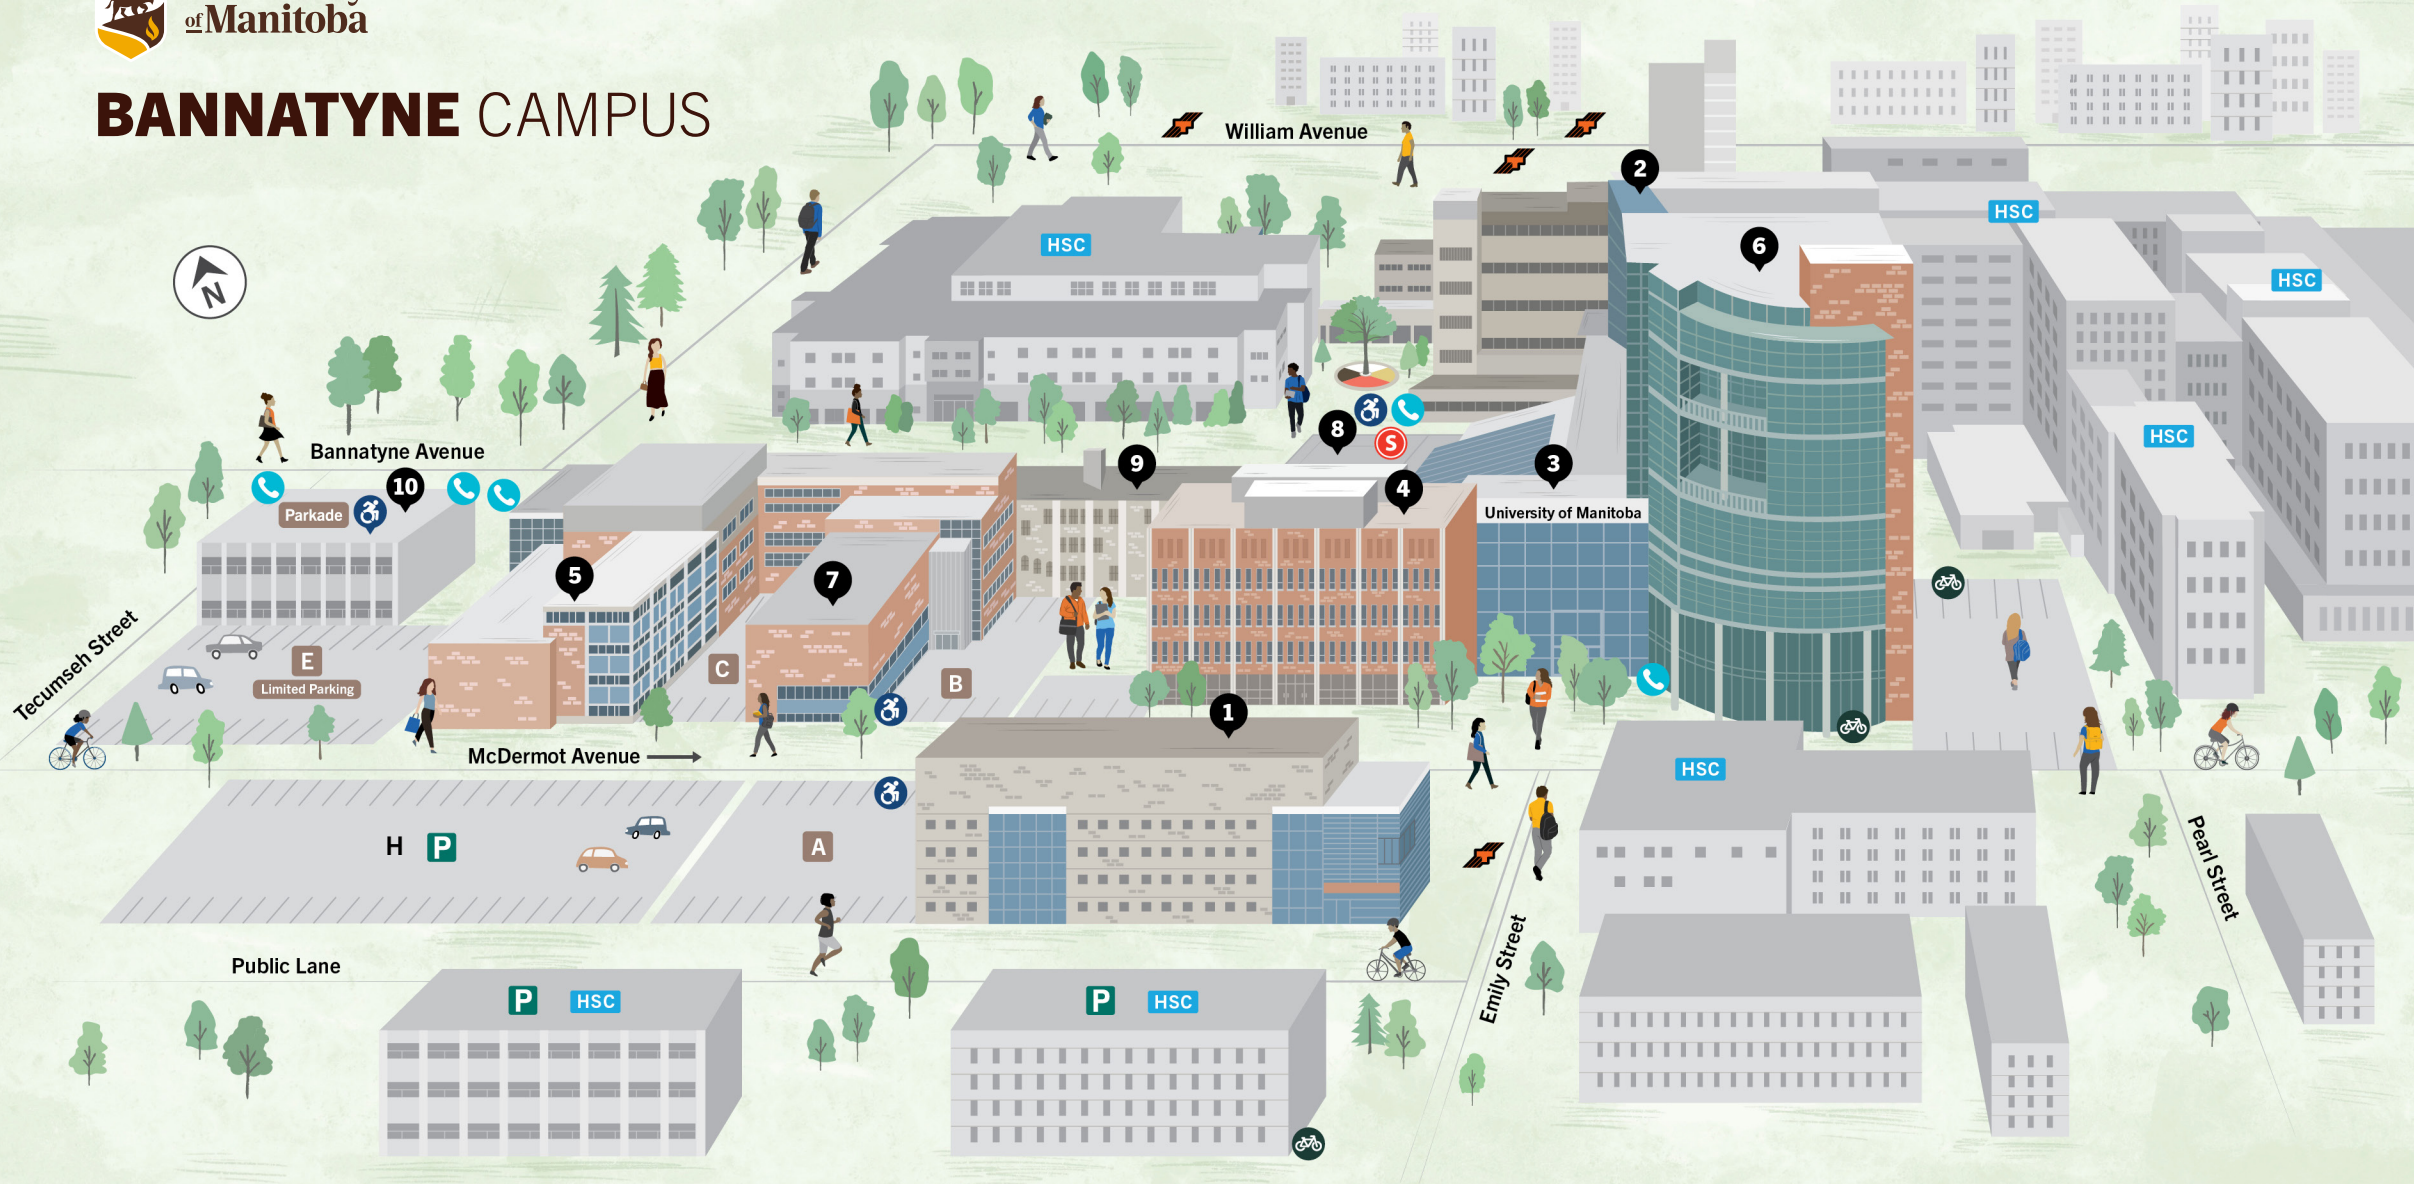

# BANNATYNE CAMPUS

- 1 Apotex Centre
- 2 Basic Medical Sciences
- 3 Brodie Centre
- 4 Chown
- 5 Dentistry
- 6 John Buhler Research Centre
- 7 Medical Rehabilitation
- 8 Medical Services
- 9 Pathology
- 10 UM staff parkade

- S Campus security
- Emergency code blue phones
- HSC Health Sciences Centre
- A-Z Reserved parking areas
- Staff parking
- P Public parking (park and pay)
- Accessible parking
- Bike parking
- Transit bus stops

The Rady Faculty of Health Sciences comprises Dr. Gerald Niznick College of Dentistry and School of Dental Hygiene, Max Rady College of Medicine, College of Nursing, College of Pharmacy and College of Rehabilitation Sciences.